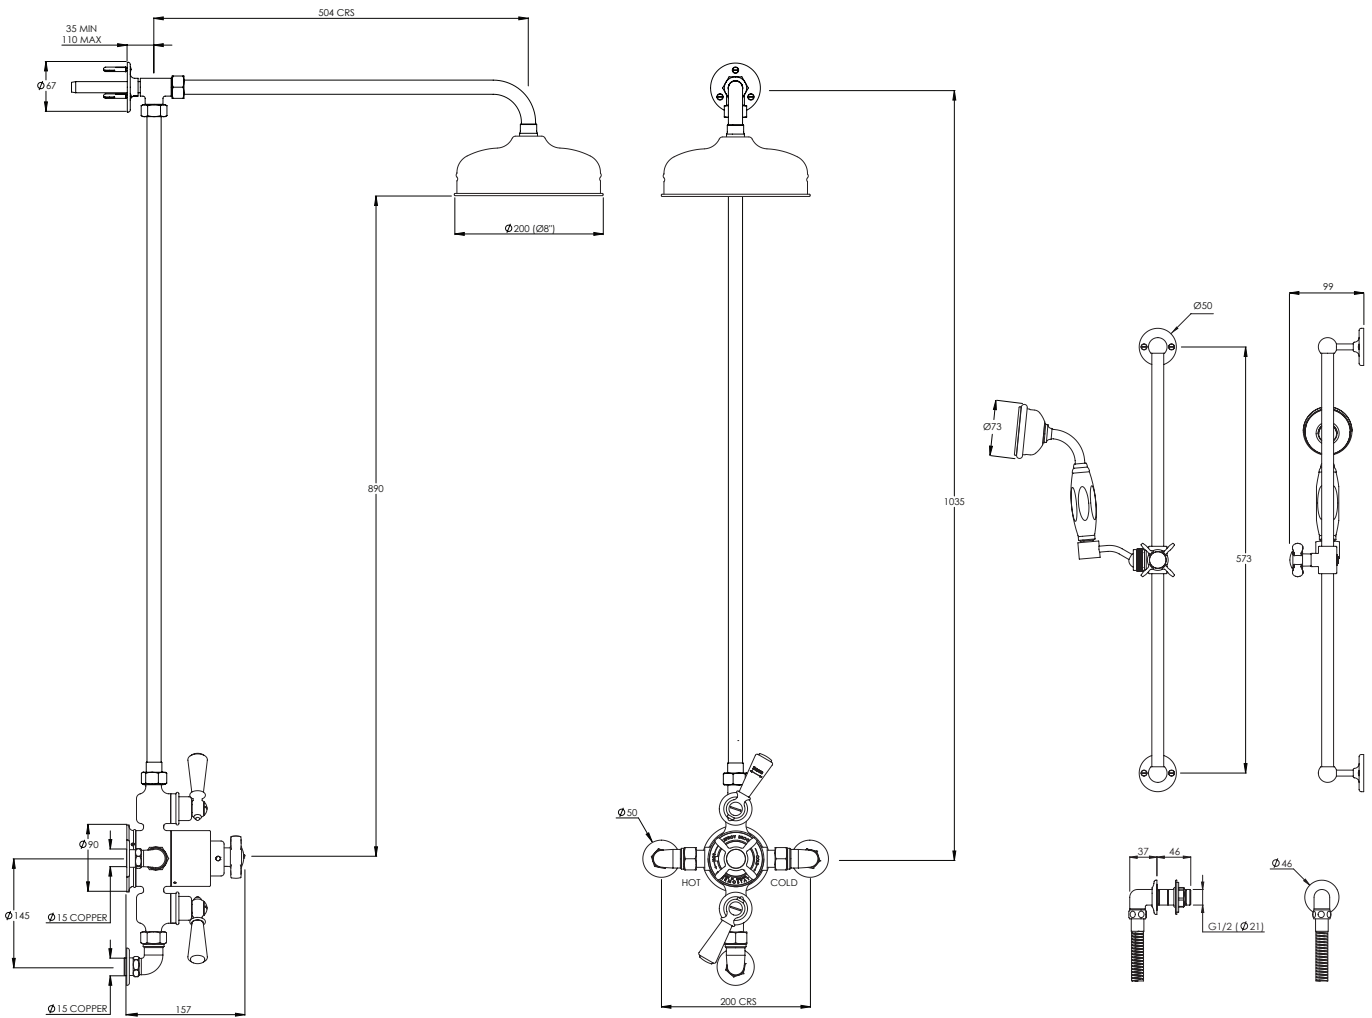

LEFROY BROOKS

IBROC HOUSE ESSEX ROAD
HODDESDON HERTS EN11 0QS UK
T: +44 (0)1992 708 316 F: +44 (0)1992 708 317

GD8749

CLASSIC EXPOSED DUAL CONTROL THERMOSTATIC
VALVE, 8" ROSE, SLIDING RAIL, HANDSET & SHOWER
KIT.

DIMENSIONAL DATA SHEET

DATE: 11/08/2020

REVISION: A

COPYRIGHT © LBIP LTD. ALL RIGHTS RESERVED

DIMENSIONS IN MILLIMETRES

WHILST EVERY EFFORT IS MADE TO ENSURE THE ACCURACY OF THESE DATA SHEETS THEY ARE SUBJECT TO CHANGE WITHOUT NOTICE AS PART OF THE COMPANY'S PRODUCT DEVELOPMENT PROCESS