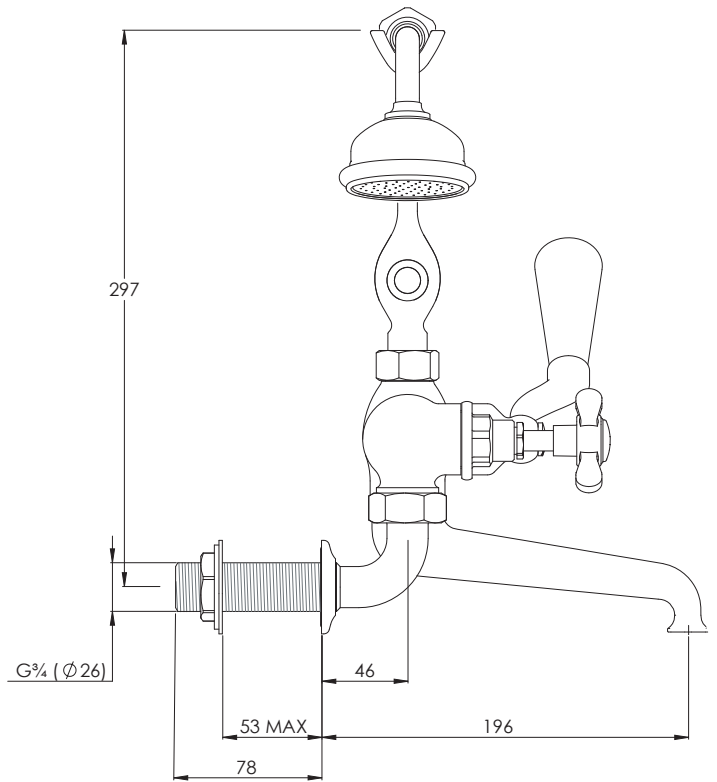

LEFROY BROOKS

IBROC HOUSE ESSEX ROAD
HODDESDON HERTS EN11 0QS UK
T: +44 (0)1992 708 316 F: +44 (0)1992 708 317

LB1166

CLASSIC WALL MOUNTED BATH
SHOWER MIXER

DIMENSIONAL DATA SHEET

DATE: 25/03/19

REVISION: A

COPYRIGHT © LBIP LTD. ALL RIGHTS RESERVED

DIMENSIONS IN MILLIMETRES

WHILST EVERY EFFORT IS MADE TO ENSURE THE ACCURACY OF THESE DATA SHEETS THEY ARE SUBJECT TO CHANGE WITHOUT NOTICE AS PART OF THE COMPANY'S PRODUCT DEVELOPMENT PROCESS