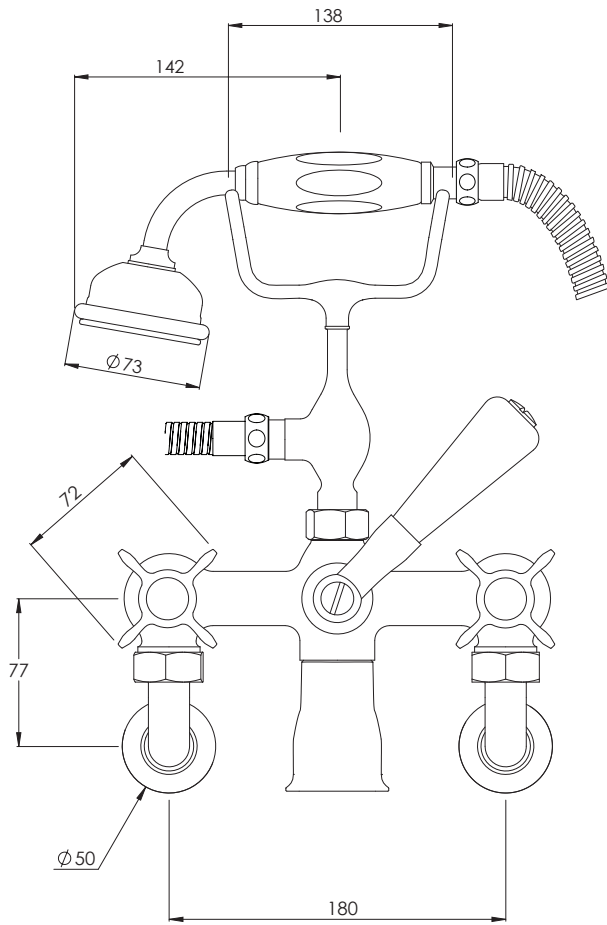

LEFROY BROOKS

IBROC HOUSE ESSEX ROAD
HODDESDON HERTS EN11 0QS UK
T: +44 (0)1992 708 316 F: +44 (0)1992 708 317

LB1166

CLASSIC WALL MOUNTED BATH
SHOWER MIXER

DIMENSIONAL DATA SHEET

DATE: 25/03/19

REVISION: A

COPYRIGHT © LBIP LTD. ALL RIGHTS RESERVED

DIMENSIONS IN MILLIMETRES

WHILST EVERY EFFORT IS MADE TO ENSURE THE ACCURACY OF THESE DATA SHEETS THEY ARE SUBJECT TO CHANGE WITHOUT NOTICE AS PART OF THE COMPANY'S PRODUCT DEVELOPMENT PROCESS