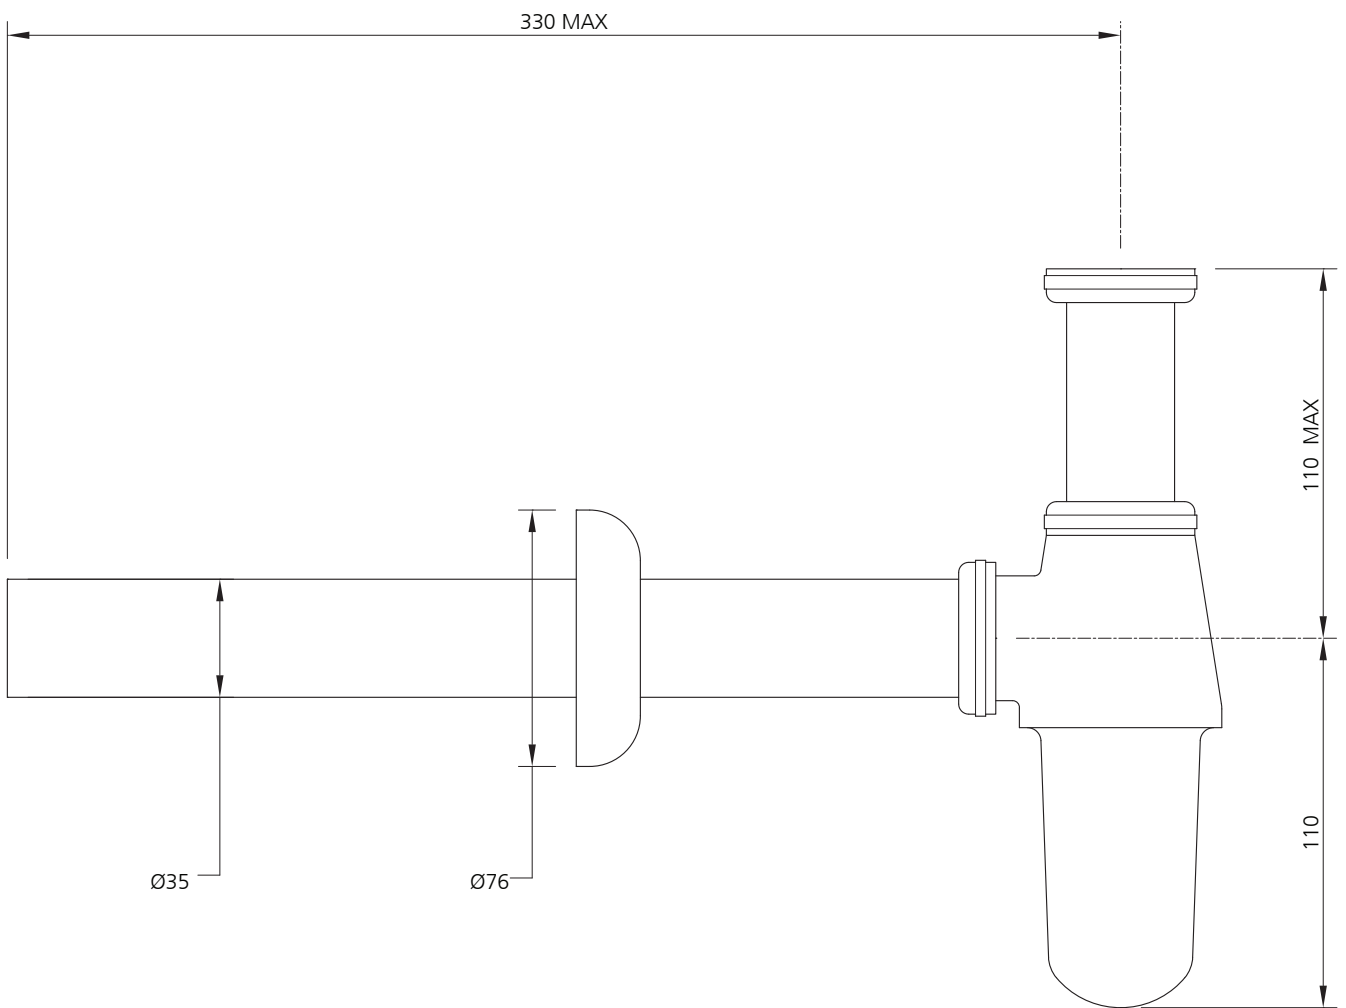

LEFROY BROOKS

IBROC HOUSE ESSEX ROAD
HODDESDON HERTS EN11 OQS UK
T: +44 (0)1992 708 316 F: +44 (0)1992 708 317

LB-1302

BASIN BOTTLE TRAP (1¼")
WITH 190mm EXTENSION TUBE

DIMENSIONAL DATA SHEET

DATE: 18 June 2010

ISSUE: 047

©COPYRIGHT 2010. CHRISTO LEFROY BROOKS. ALL RIGHTS RESERVED.

DIMENSIONS IN MILLIMETRES

WHILST EVERY EFFORT IS MADE TO ENSURE THE ACCURACY OF THESE DATA SHEETS THEY ARE SUBJECT TO CHANGE WITHOUT NOTICE AS PART OF THE COMPANY'S PRODUCT DEVELOPMENT PROCESS