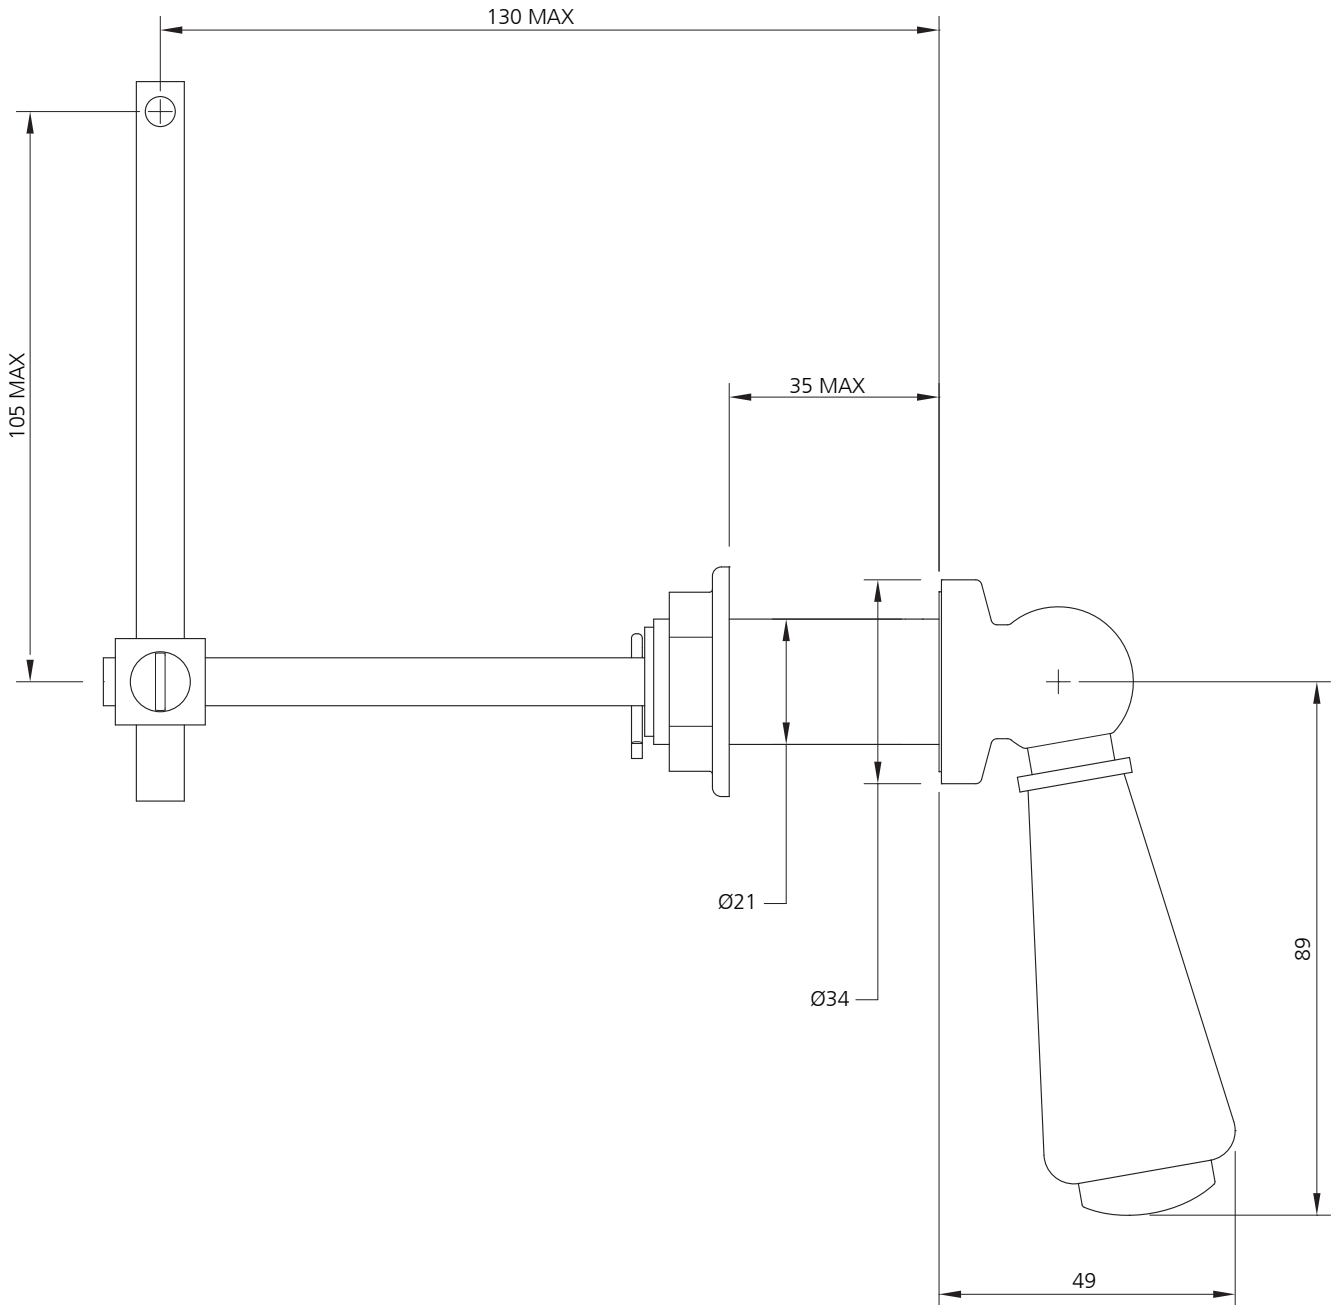

LEFROY BROOKS

IBROC HOUSE ESSEX ROAD
HODDESDON HERTS EN11 OQS UK
T: +44 (0)1992 708 316 F: +44 (0)1992 708 317

LB-1307

EDWARDIAN CISTERN LEVER CERAMIC HANDLE
(COMPLETE)

DIMENSIONAL DATA SHEET

DATE: 21 June 2010

ISSUE: 040

©COPYRIGHT 2010. CHRISTO LEFROY BROOKS. ALL RIGHTS RESERVED.

DIMENSIONS IN MILLIMETRES

WHILST EVERY EFFORT IS MADE TO ENSURE THE ACCURACY OF THESE DATA SHEETS THEY ARE SUBJECT TO CHANGE WITHOUT NOTICE AS PART OF THE COMPANY'S PRODUCT DEVELOPMENT PROCESS