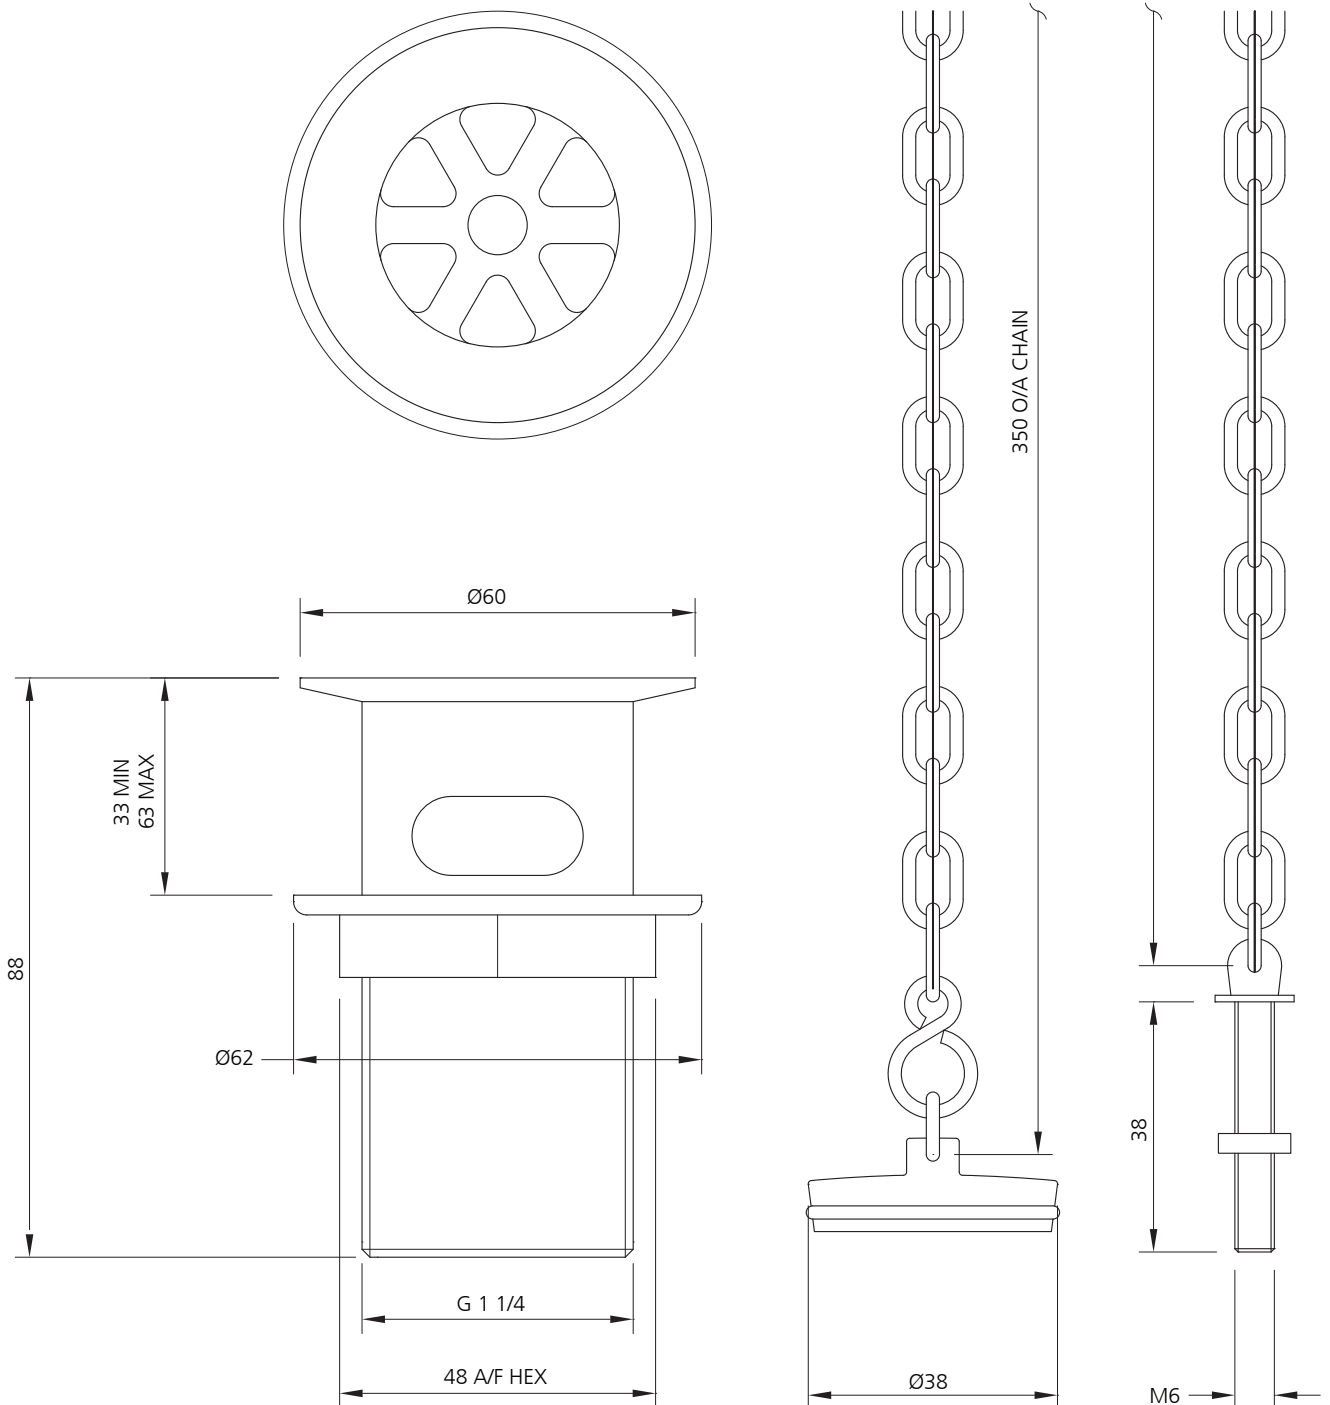

LEFROY BROOKS

IBROC HOUSE ESSEX ROAD
HODDESDON HERTS EN11 0QS UK
T: +44 (0)1992 708 316 F: +44 (0)1992 708 317

LB-1327

BASIN WASTE KIT WITH BRASS PLUG
AND OVAL CHAIN

DIMENSIONAL DATA SHEET

DATE: 24 June 2010

ISSUE: 054 C

©COPYRIGHT 2010. CHRISTO LEFROY BROOKS. ALL RIGHTS RESERVED.

DIMENSIONS IN MILLIMETRES

WHILST EVERY EFFORT IS MADE TO ENSURE THE ACCURACY OF THESE DATA SHEETS THEY ARE SUBJECT TO CHANGE WITHOUT NOTICE AS PART OF THE COMPANY'S PRODUCT DEVELOPMENT PROCESS