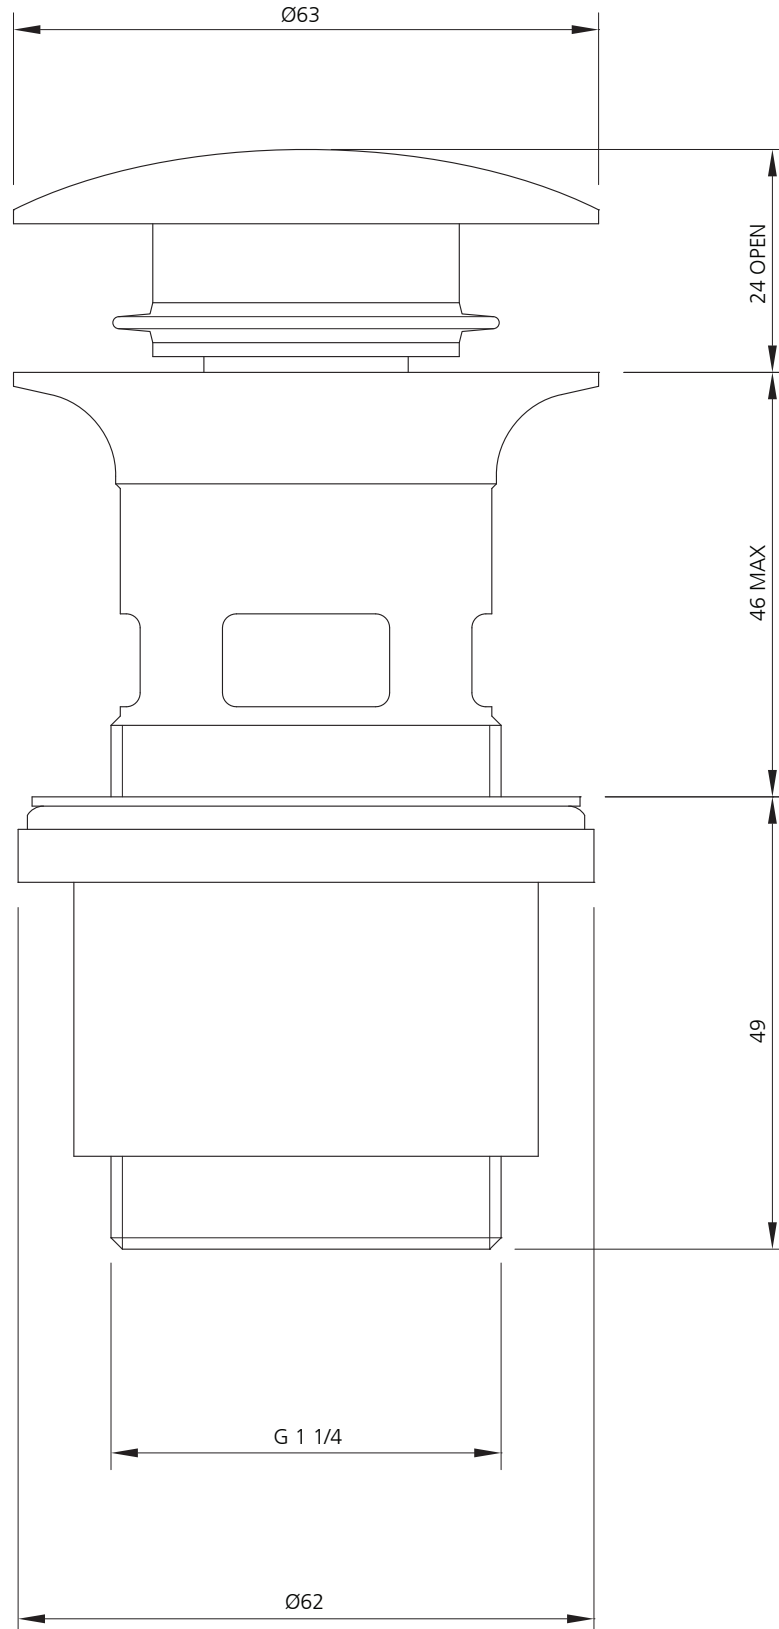

**LEFROY BROOKS**

IBROC HOUSE ESSEX ROAD  
HODDESDON HERTS EN11 OQS UK  
T: +44 (0)1992 708 316 F: +44 (0)1992 708 317

**LB-1328**

CLICK-UP BASIN WASTE

**DIMENSIONAL DATA SHEET**

DATE: 24 June 2010

ISSUE: 045

©COPYRIGHT 2010. CHRISTO LEFROY BROOKS. ALL RIGHTS RESERVED.

DIMENSIONS IN MILLIMETRES

WHILST EVERY EFFORT IS MADE TO ENSURE THE ACCURACY OF THESE DATA SHEETS THEY ARE SUBJECT TO CHANGE WITHOUT NOTICE AS PART OF THE COMPANY'S PRODUCT DEVELOPMENT PROCESS