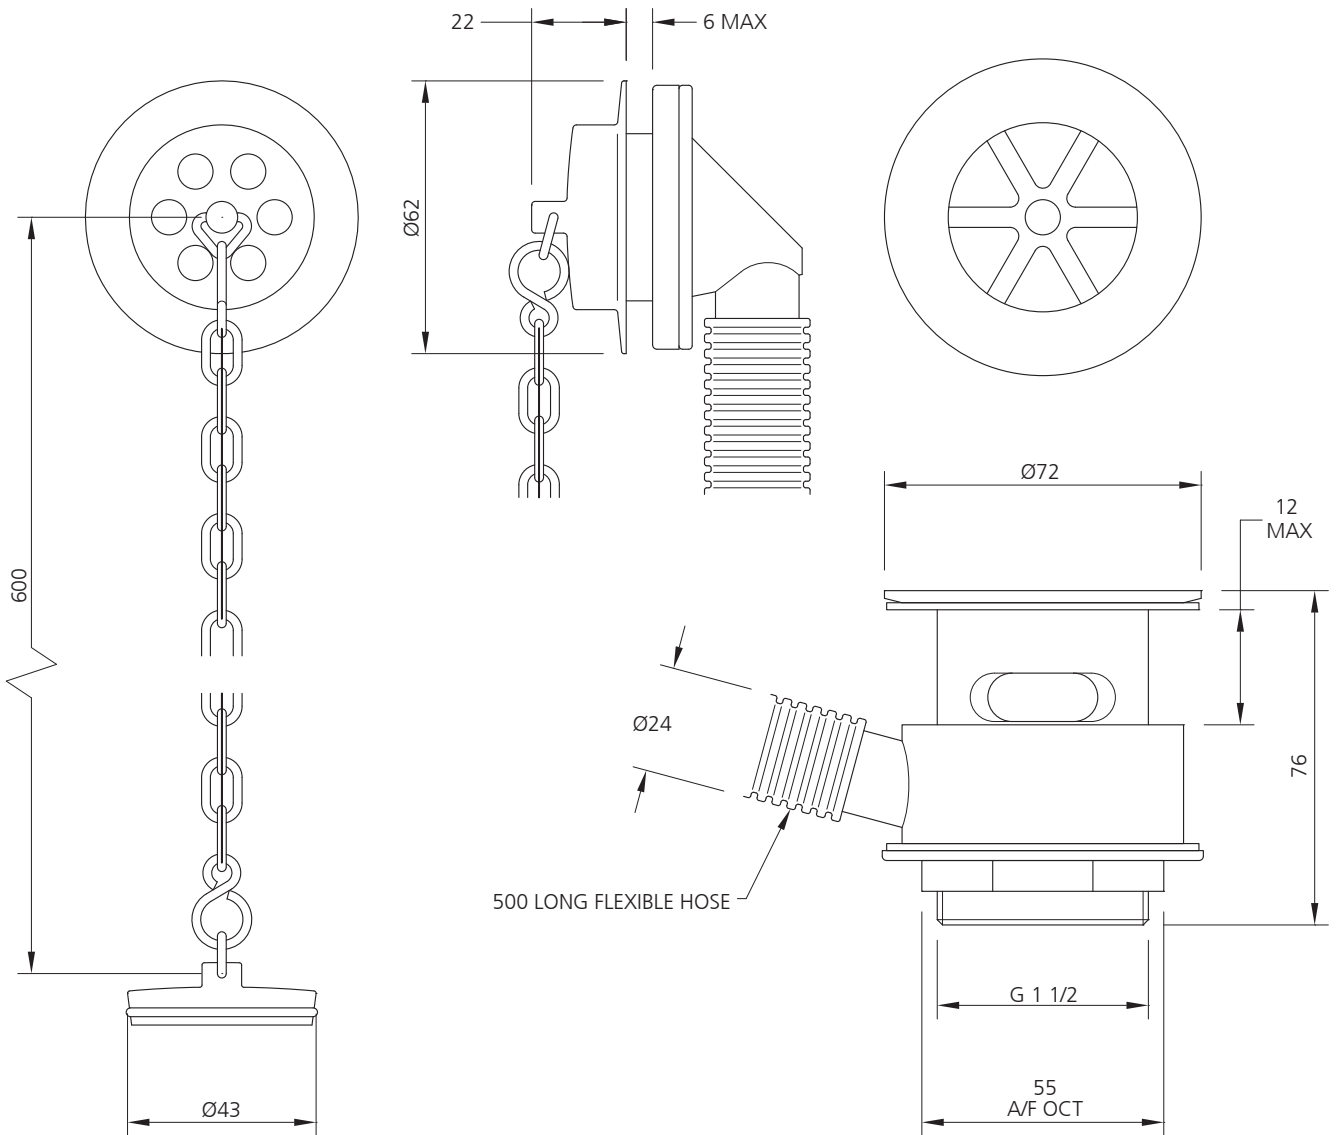

LEFROY BROOKS

IBROC HOUSE ESSEX ROAD
HODDESDON HERTS EN11 0QS UK
T: +44 (0)1992 708 316 F: +44 (0)1992 708 317

LB-1370

CLASSIC BATH WASTE KIT WITH BRASS OVERFLOW,
BRASS PLUG AND OVAL CHAIN

DIMENSIONAL DATA SHEET

DATE: 25 June 2010

ISSUE: 001

©COPYRIGHT 2010. CHRISTO LEFROY BROOKS. ALL RIGHTS RESERVED.

DIMENSIONS IN MILLIMETRES

WHILST EVERY EFFORT IS MADE TO ENSURE THE ACCURACY OF THESE DATA SHEETS THEY ARE SUBJECT TO CHANGE WITHOUT NOTICE AS PART OF THE COMPANY'S PRODUCT DEVELOPMENT PROCESS