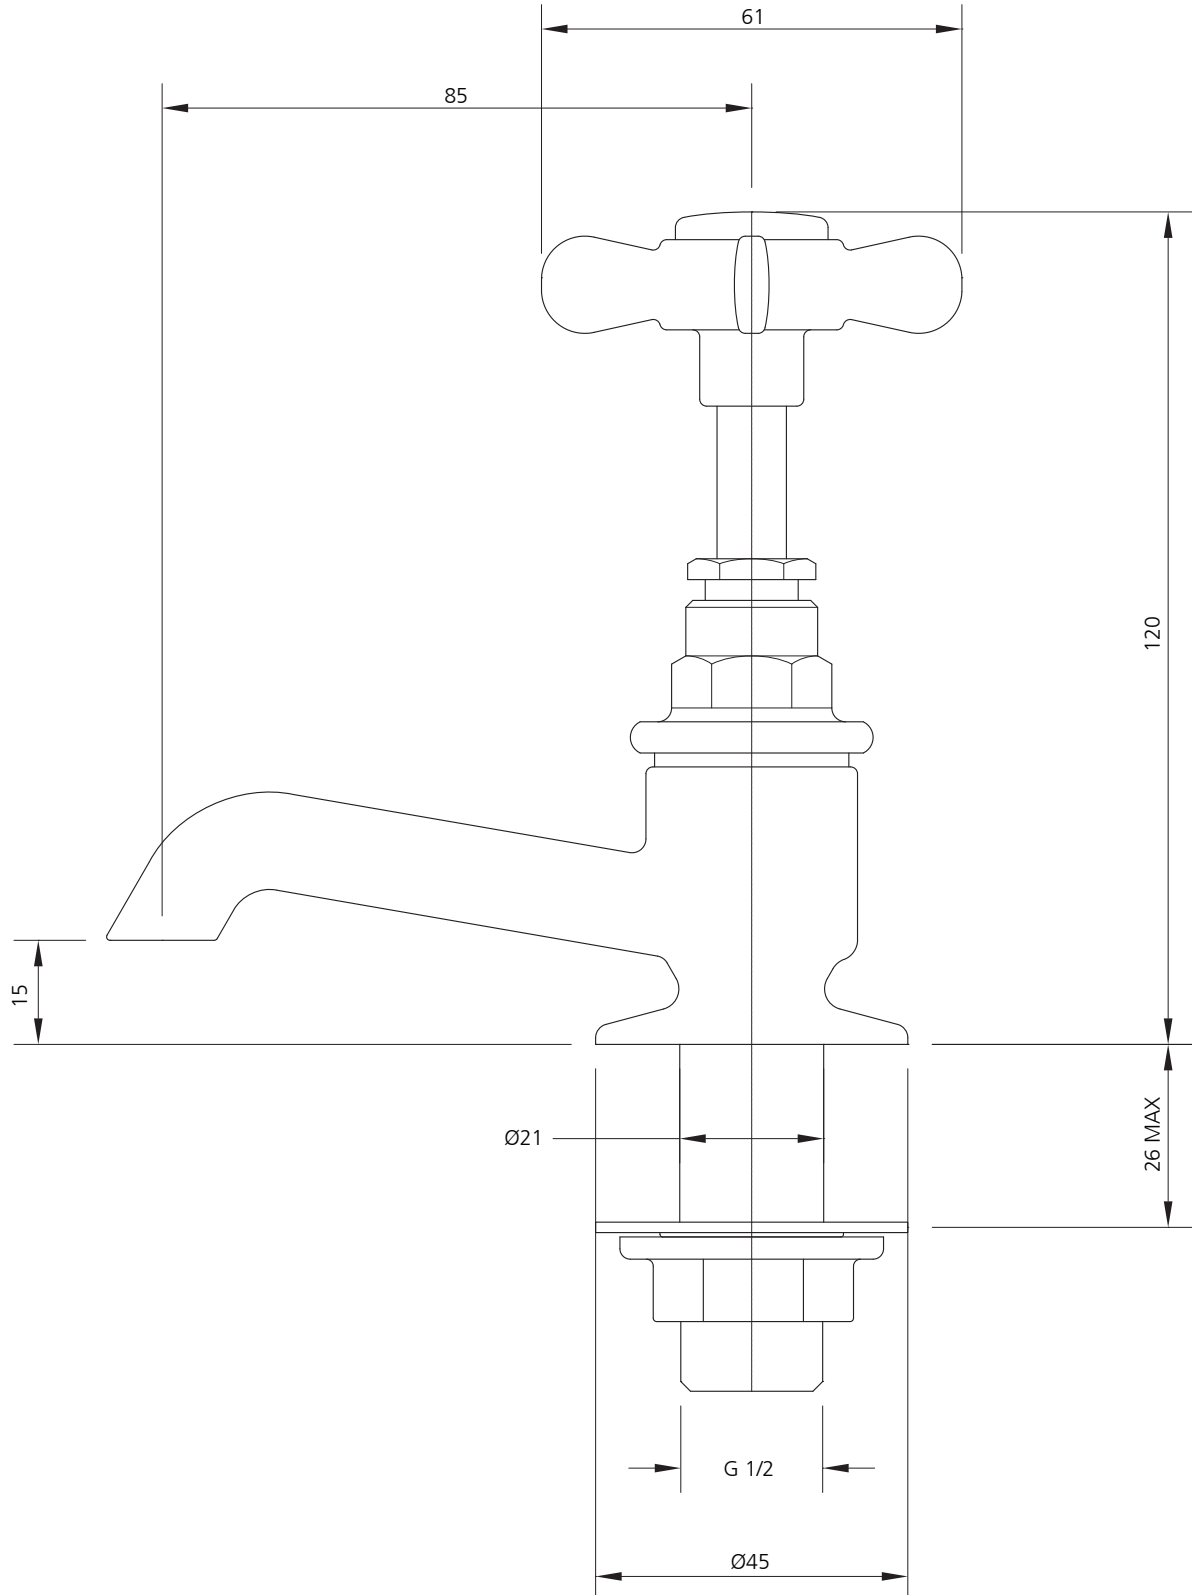

**LEFROY BROOKS**

IBROC HOUSE ESSEX ROAD  
HODDESDON HERTS EN11 OQS UK  
T: +44 (0)1992 708 316 F: +44 (0)1992 708 317

**LB-1422**

CLASSIC BASIN PILLAR TAPS  
(1 PAIR)

**DIMENSIONAL DATA SHEET**

DATE: 25 June 2010

ISSUE: 007 B

©COPYRIGHT 2010. CHRISTO LEFROY BROOKS. ALL RIGHTS RESERVED.

DIMENSIONS IN MILLIMETRES

WHILST EVERY EFFORT IS MADE TO ENSURE THE ACCURACY OF THESE DATA SHEETS THEY ARE SUBJECT TO CHANGE WITHOUT NOTICE AS PART OF THE COMPANY'S PRODUCT DEVELOPMENT PROCESS