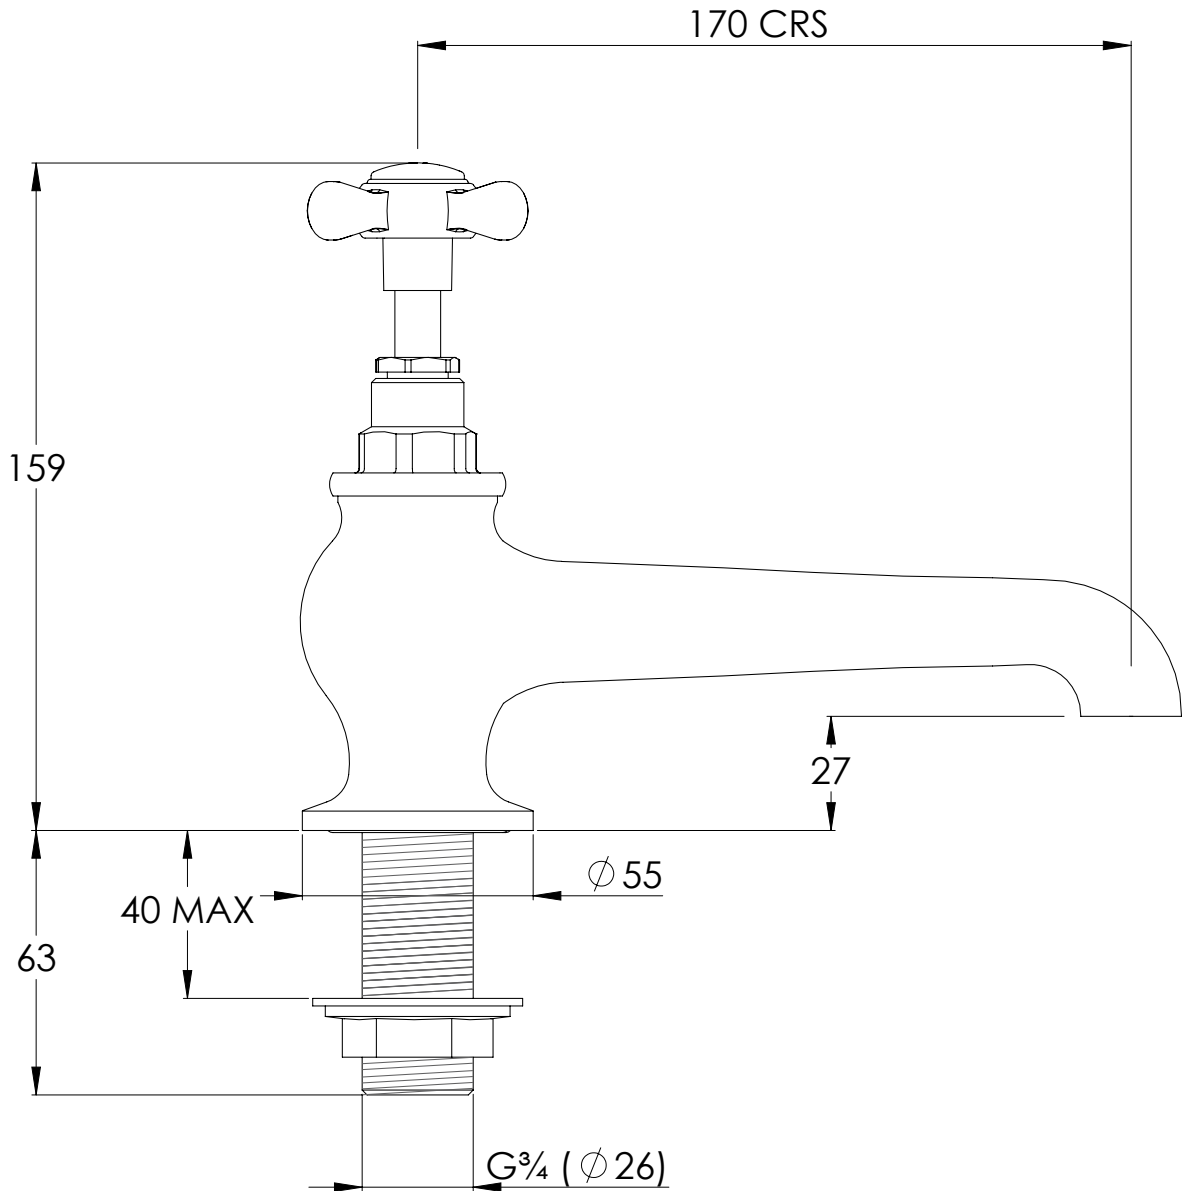

LEFROY BROOKS

IBROC HOUSE ESSEX ROAD
HODDESDON HERTS EN11 0QS UK
T: +44 (0)1992 708 316 F: +44 (0)1992 708 317

LB1450

LONG NOSE BATH PILLAR TAPS (1 PAIR), $\frac{3}{4}$

DIMENSIONAL DATA SHEET

DATE: 03/06/2019

REVISION: B

COPYRIGHT © LBIP LTD. ALL RIGHTS RESERVED

DIMENSIONS IN MILLIMETRES

WHILST EVERY EFFORT IS MADE TO ENSURE THE ACCURACY OF THESE DATA SHEETS THEY ARE SUBJECT TO CHANGE WITHOUT NOTICE AS PART OF THE COMPANY'S PRODUCT DEVELOPMENT PROCESS