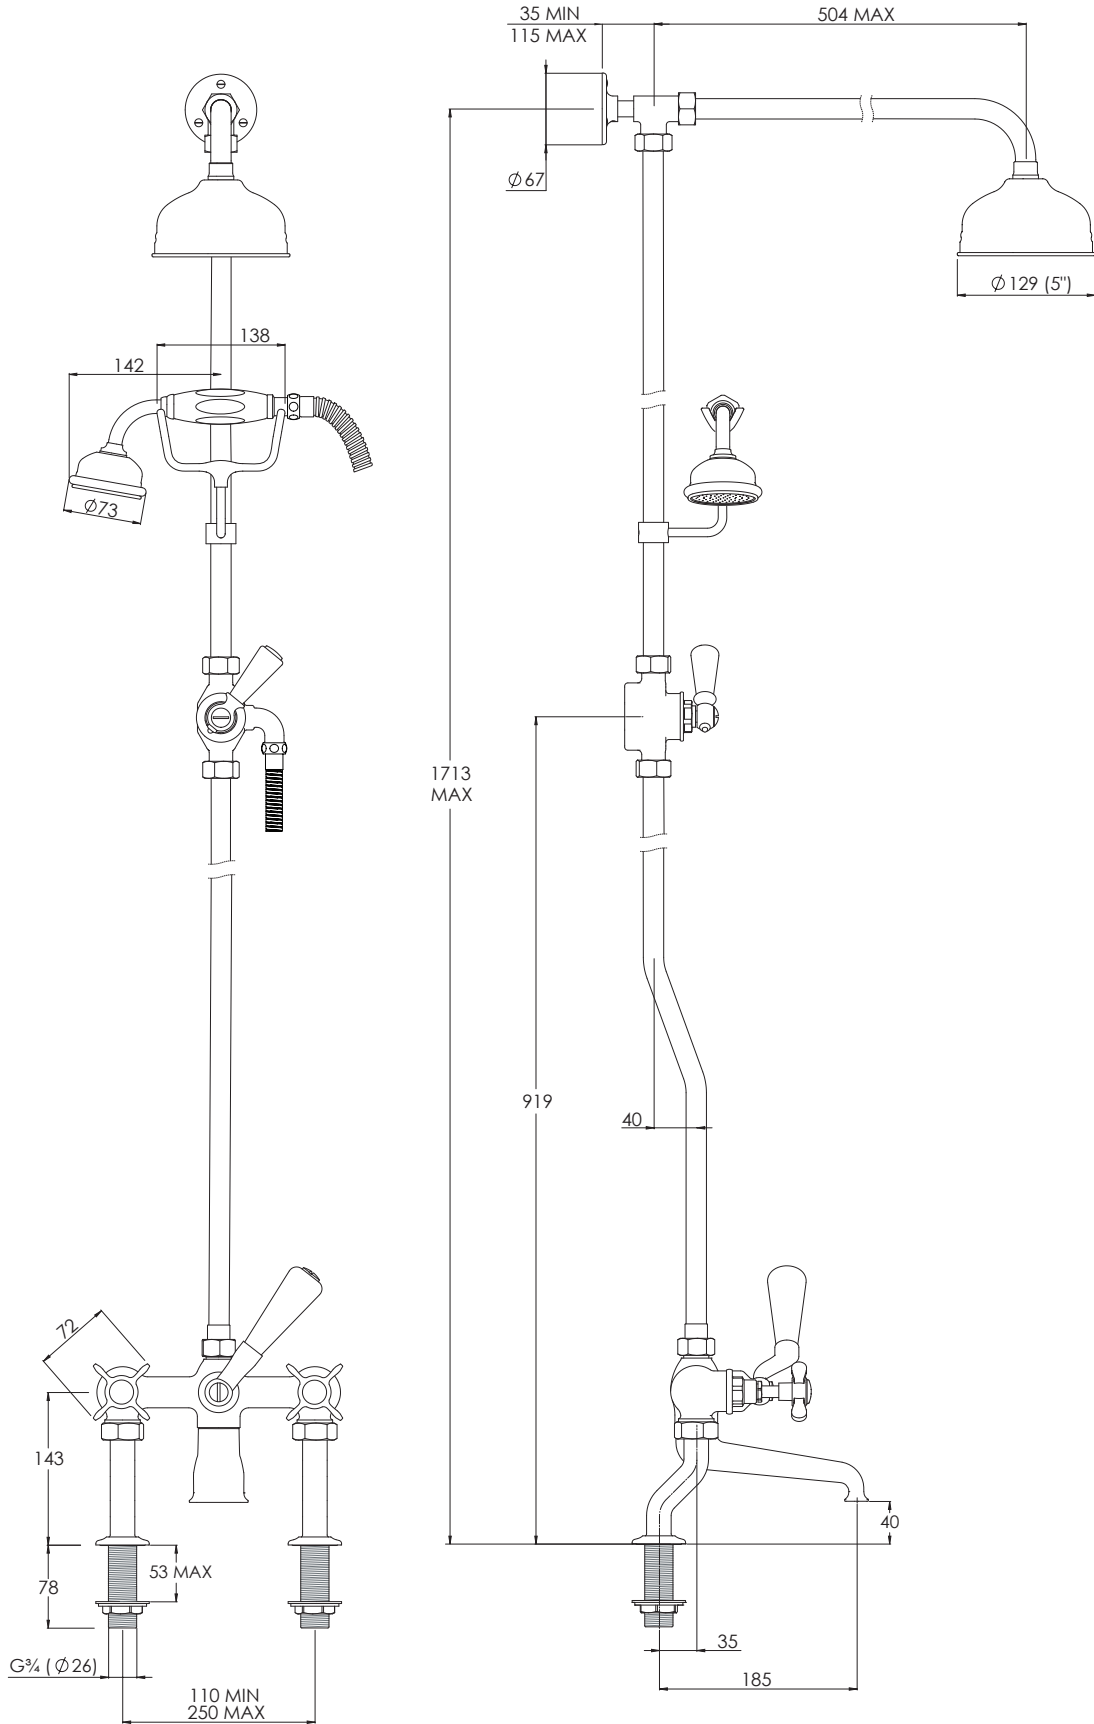

LEFROY BROOKS

IBROC HOUSE ESSEX ROAD
HODDESDON HERTS EN11 0QS UK
T: +44 (0)1992 708 316 F: +44 (0)1992 708 317

LB1700

CLASSIC BATH SHOWER MIXER WITH RISER KIT,
LEVER DIVERTER, HAND SHOWER AND 5" ROSE

DIMENSIONAL DATA SHEET

DATE: 26/03/19

REVISION: A

COPYRIGHT © LBIP LTD. ALL RIGHTS RESERVED

DIMENSIONS IN MILLIMETRES

WHILST EVERY EFFORT IS MADE TO ENSURE THE ACCURACY OF THESE DATA SHEETS THEY ARE SUBJECT TO CHANGE WITHOUT NOTICE AS PART OF THE COMPANY'S PRODUCT DEVELOPMENT PROCESS