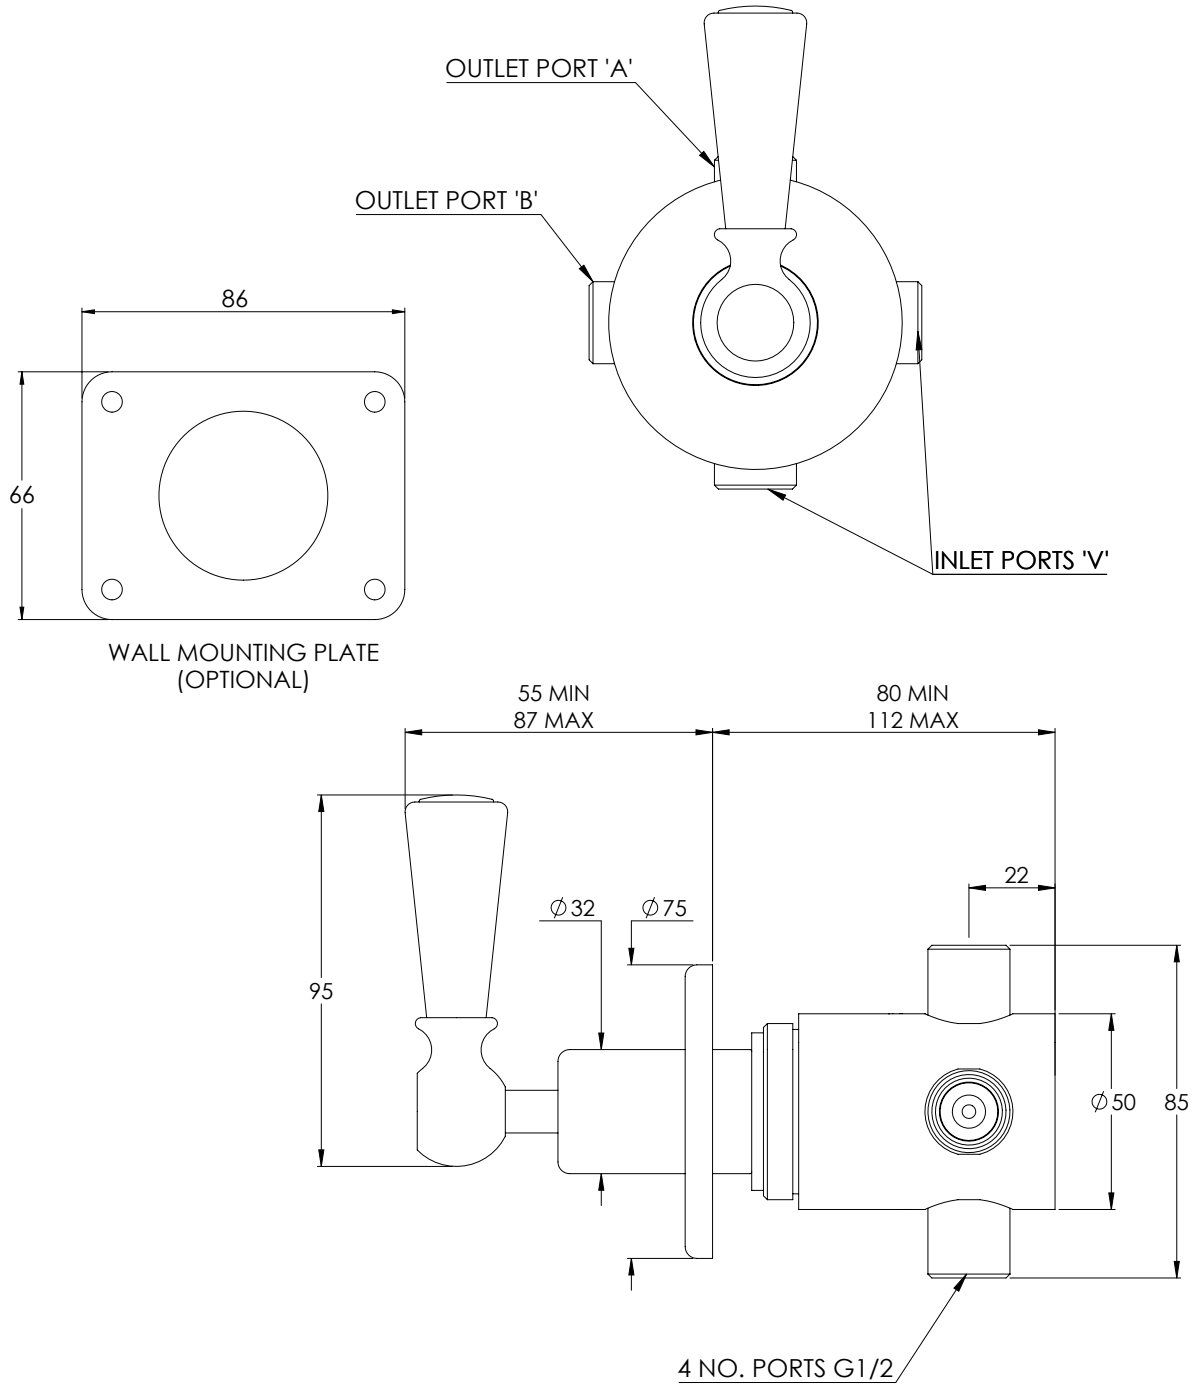

LEFROY BROOKS

IBROC HOUSE ESSEX ROAD
HODDESDON HERTS EN11 0QS UK
T: +44 (0)1992 708 316 F: +44 (0)1992 708 317

LB1721

CLASSIC WALL MOUNTED TWO-WAY DIVERTER

DIMENSIONAL DATA SHEET

DATE: 05/08/21

REVISION: C

COPYRIGHT © LBIP LTD. ALL RIGHTS RESERVED

DIMENSIONS IN MILLIMETRES

WHILST EVERY EFFORT IS MADE TO ENSURE THE ACCURACY OF THESE DATA SHEETS THEY ARE SUBJECT TO CHANGE WITHOUT NOTICE AS PART OF THE COMPANY'S PRODUCT DEVELOPMENT PROCESS