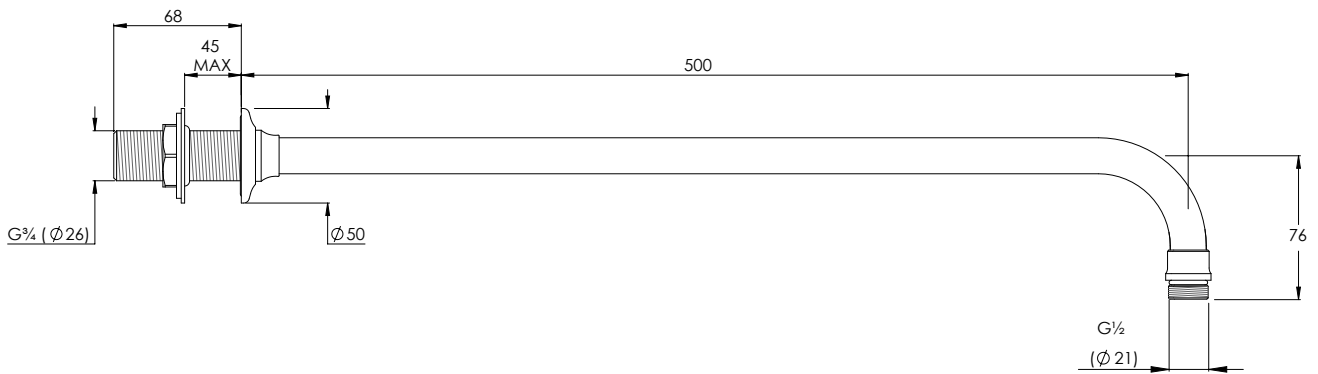

# LB1735

BATH SHOWER CONCEALED PROJECTION ARM  
(500MM PROJECTION)

DIMENSIONAL DATA SHEET

DATE: 10/05/2019

REVISION: A

COPYRIGHT © LBIP LTD. ALL RIGHTS RESERVED

DIMENSIONS IN MILLIMETRES

WHILST EVERY EFFORT IS MADE TO ENSURE THE ACCURACY OF THESE DATA SHEETS THEY ARE SUBJECT TO CHANGE WITHOUT NOTICE AS PART OF THE COMPANY'S PRODUCT DEVELOPMENT PROCESS