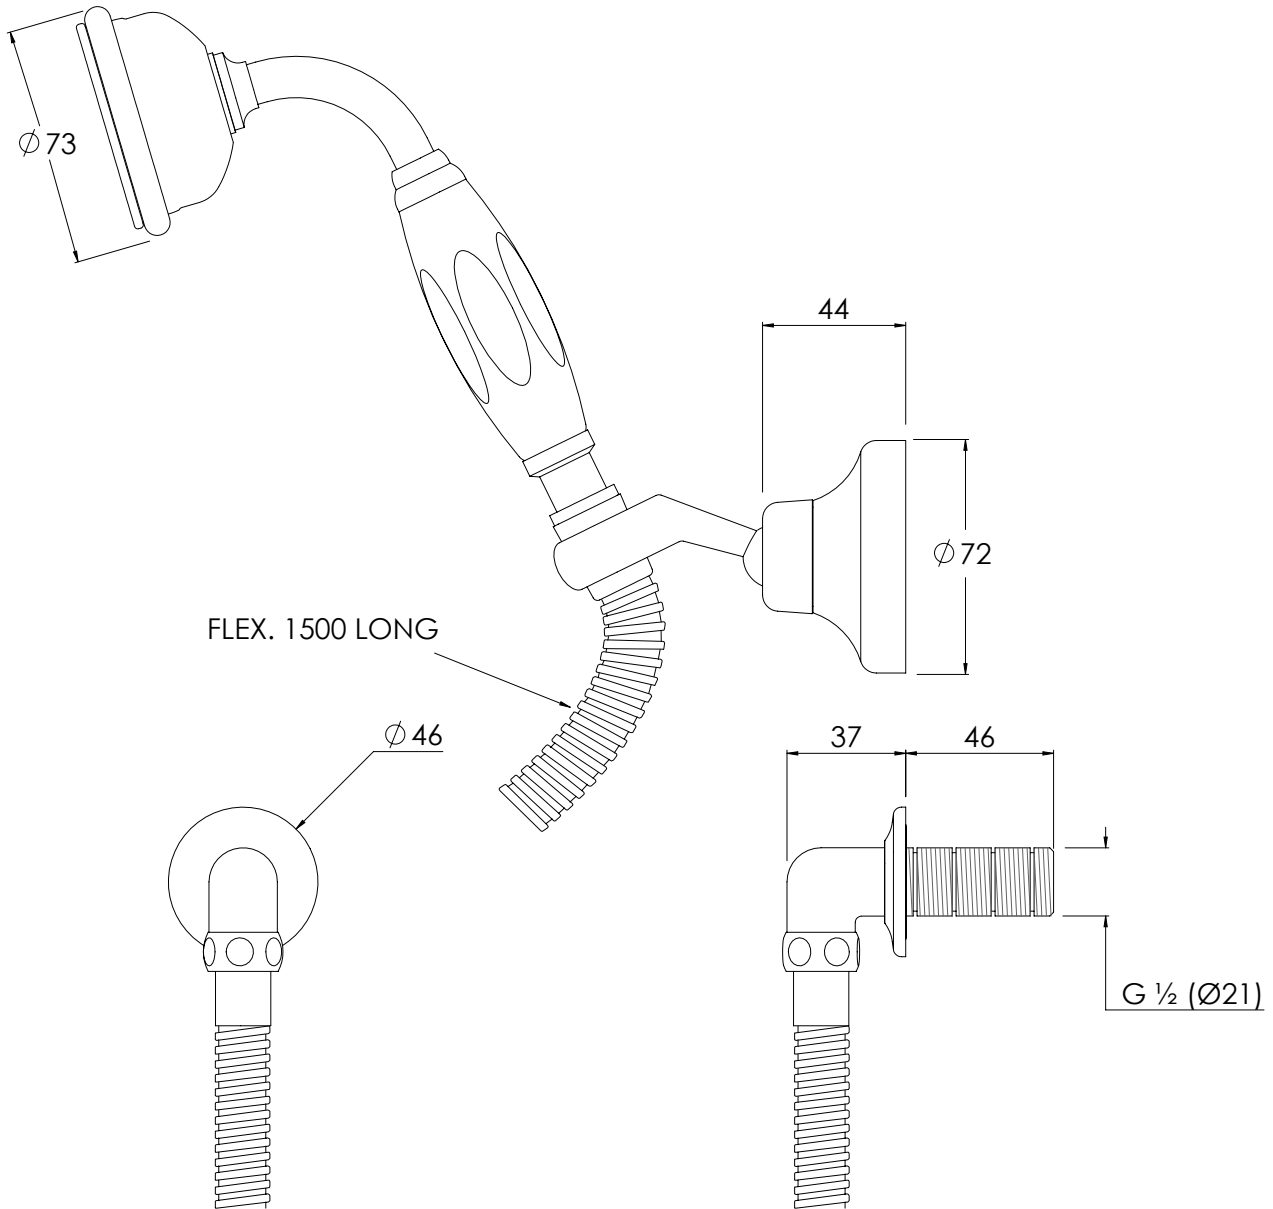

# LB1761

CLASSIC HANDSHOWER ON WALL BRACKET

DIMENSIONAL DATA SHEET

DATE: 11/01/2021

REVISION: A

COPYRIGHT © LBIP LTD. ALL RIGHTS RESERVED

DIMENSIONS IN MILLIMETRES

WHILST EVERY EFFORT IS MADE TO ENSURE THE ACCURACY OF THESE DATA SHEETS THEY ARE SUBJECT TO CHANGE WITHOUT NOTICE AS PART OF THE COMPANY'S PRODUCT DEVELOPMENT PROCESS