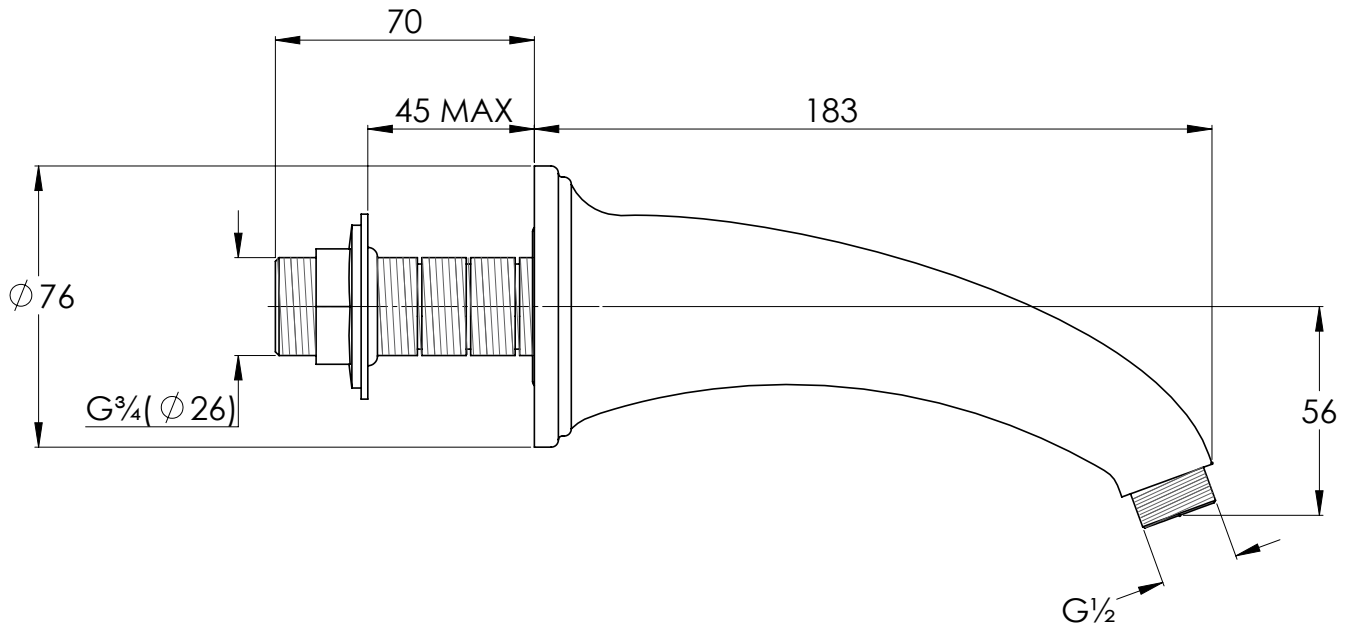

LEFROY BROOKS

IBROC HOUSE ESSEX ROAD
HODDESDON HERTS EN11 0QS UK
T: +44 (0)1992 708 316 F: +44 (0)1992 708 317

LB1765

CLASSIC CONCEALED SHOWER PROJECTION ARM

DIMENSIONAL DATA SHEET

DATE: 04/06/2019

REVISION: B

COPYRIGHT © LBIP LTD. ALL RIGHTS RESERVED

DIMENSIONS IN MILLIMETRES

WHILST EVERY EFFORT IS MADE TO ENSURE THE ACCURACY OF THESE DATA SHEETS THEY ARE SUBJECT TO CHANGE WITHOUT NOTICE AS PART OF THE COMPANY'S PRODUCT DEVELOPMENT PROCESS