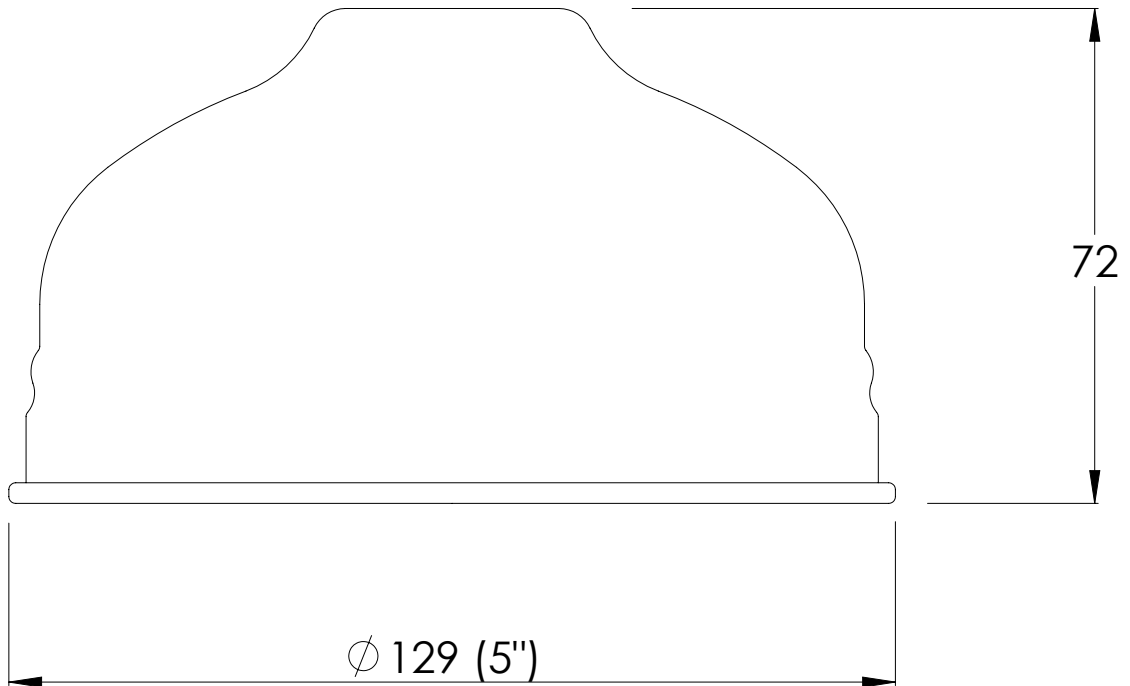

**LEFROY BROOKS**

IBROC HOUSE ESSEX ROAD  
HODDESDON HERTS EN11 0QS UK  
T: +44 (0)1992 708 316 F: +44 (0)1992 708 317

**LB2110**

5" APRON SHOWER ROSE

DIMENSIONAL DATA SHEET

DATE: 20/11/2018

REVISION: A

COPYRIGHT © LBIP LTD. ALL RIGHTS RESERVED

DIMENSIONS IN MILLIMETRES

WHILST EVERY EFFORT IS MADE TO ENSURE THE ACCURACY OF THESE DATA SHEETS THEY ARE SUBJECT TO CHANGE WITHOUT NOTICE AS PART OF THE COMPANY'S PRODUCT DEVELOPMENT PROCESS