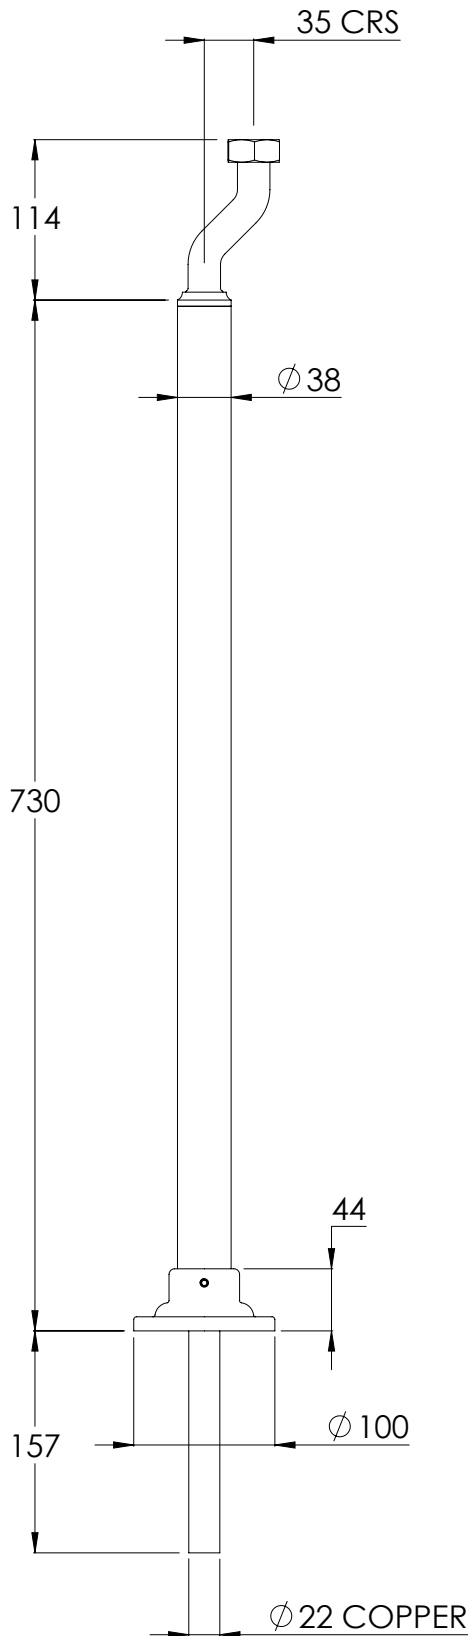

# LB2114

BATH STANDPIPE

DIMENSIONAL DATA SHEET

DATE: 04/06/2019

REVISION: B

COPYRIGHT © LBIP LTD. ALL RIGHTS RESERVED

DIMENSIONS IN MILLIMETRES

WHILST EVERY EFFORT IS MADE TO ENSURE THE ACCURACY OF THESE DATA SHEETS THEY ARE SUBJECT TO CHANGE WITHOUT NOTICE AS PART OF THE COMPANY'S PRODUCT DEVELOPMENT PROCESS