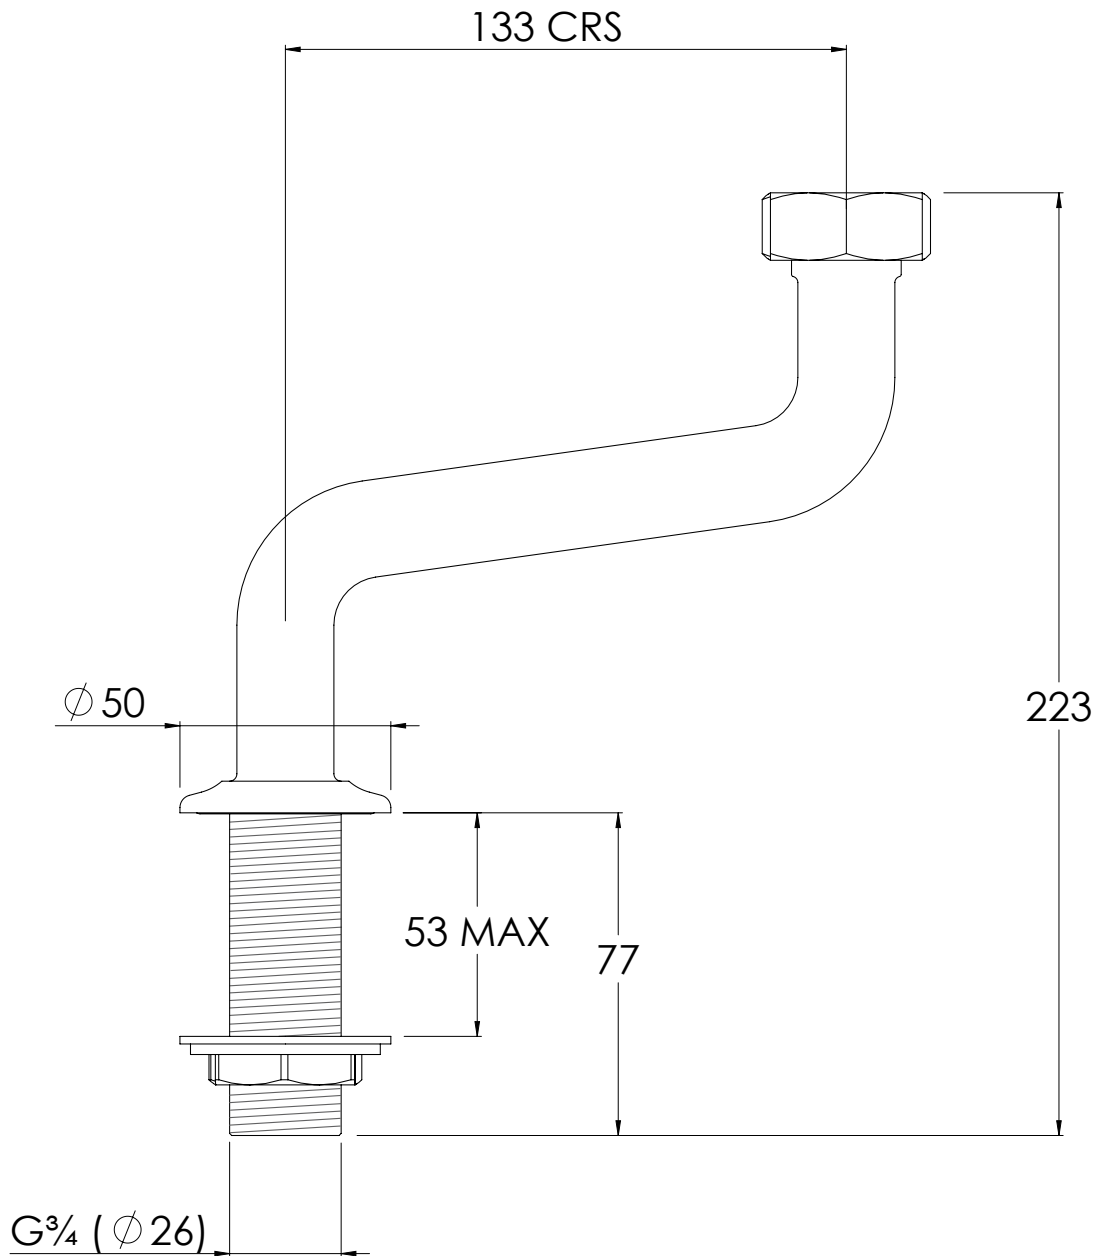

# LB2119

EXTENDED CRANKED LEGS FOR BATH SHOWER MIXER

DIMENSIONAL DATA SHEET

DATE: 04/06/2019

REVISION: B

COPYRIGHT © LBIP LTD. ALL RIGHTS RESERVED

DIMENSIONS IN MILLIMETRES

WHILST EVERY EFFORT IS MADE TO ENSURE THE ACCURACY OF THESE DATA SHEETS THEY ARE SUBJECT TO CHANGE WITHOUT NOTICE AS PART OF THE COMPANY'S PRODUCT DEVELOPMENT PROCESS