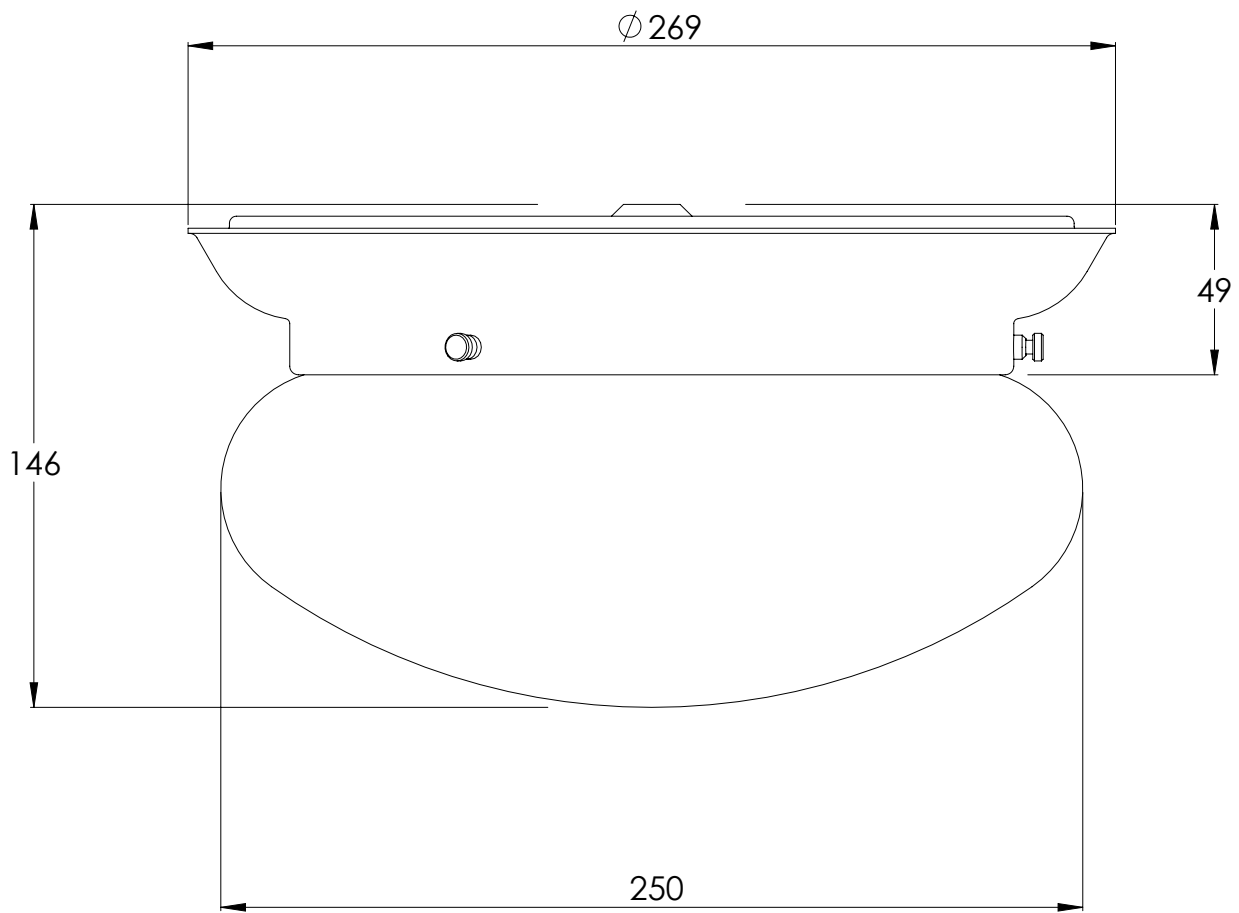

**LEFROY BROOKS**

IBROC HOUSE ESSEX ROAD  
HODDESDON HERTS EN11 0QS UK  
T: +44 (0)1992 708 316 F: +44 (0)1992 708 317

**LB4004**

CLASSIC CEILING LIGHT WITH 10" OVAL GLOBE

DIMENSIONAL DATA SHEET

DATE: 04/04/19

REVISION: B

COPYRIGHT © LBIP LTD. ALL RIGHTS RESERVED

DIMENSIONS IN MILLIMETRES

WHILST EVERY EFFORT IS MADE TO ENSURE THE ACCURACY OF THESE DATA SHEETS THEY ARE SUBJECT TO CHANGE WITHOUT NOTICE AS PART OF THE COMPANY'S PRODUCT DEVELOPMENT PROCESS