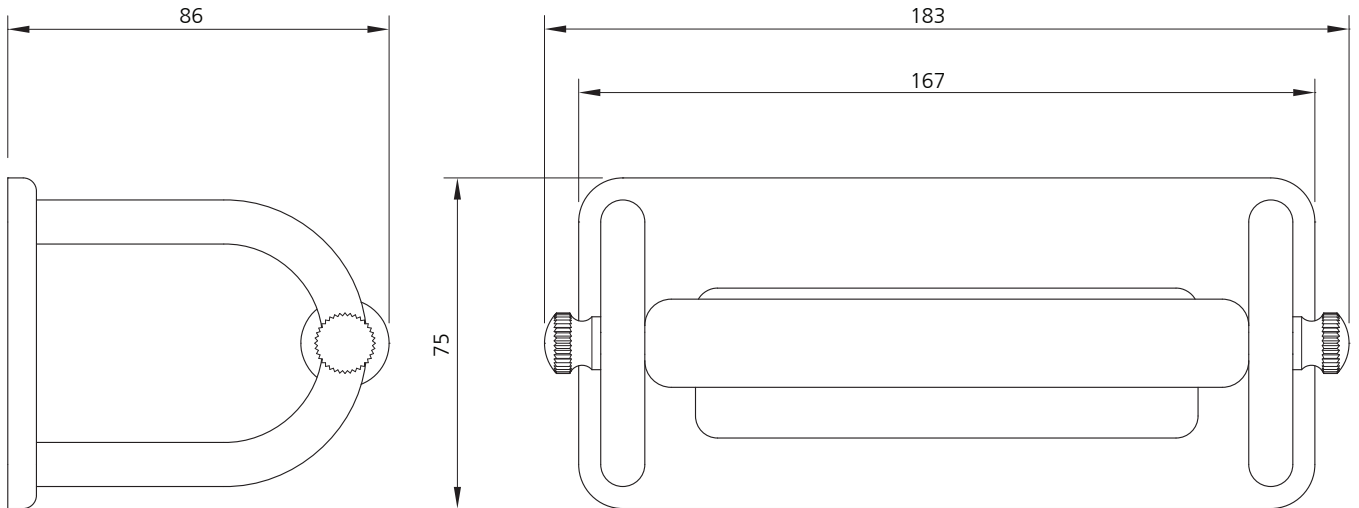

LEFROY BROOKS

IBROC HOUSE ESSEX ROAD
HODDESDON HERTS EN11 OQS UK
T: +44 (0)1992 708 316 F: +44 (0)1992 708 317

LB-4500

CLASSIC PAPER HOLDER WITH CERAMIC BAR

DIMENSIONAL DATA SHEET

DATE: 30 June 2010

ISSUE: 035

©COPYRIGHT 2010. CHRISTO LEFROY BROOKS. ALL RIGHTS RESERVED.

DIMENSIONS IN MILLIMETRES

WHILST EVERY EFFORT IS MADE TO ENSURE THE ACCURACY OF THESE DATA SHEETS THEY ARE SUBJECT TO CHANGE WITHOUT NOTICE AS PART OF THE COMPANY'S PRODUCT DEVELOPMENT PROCESS