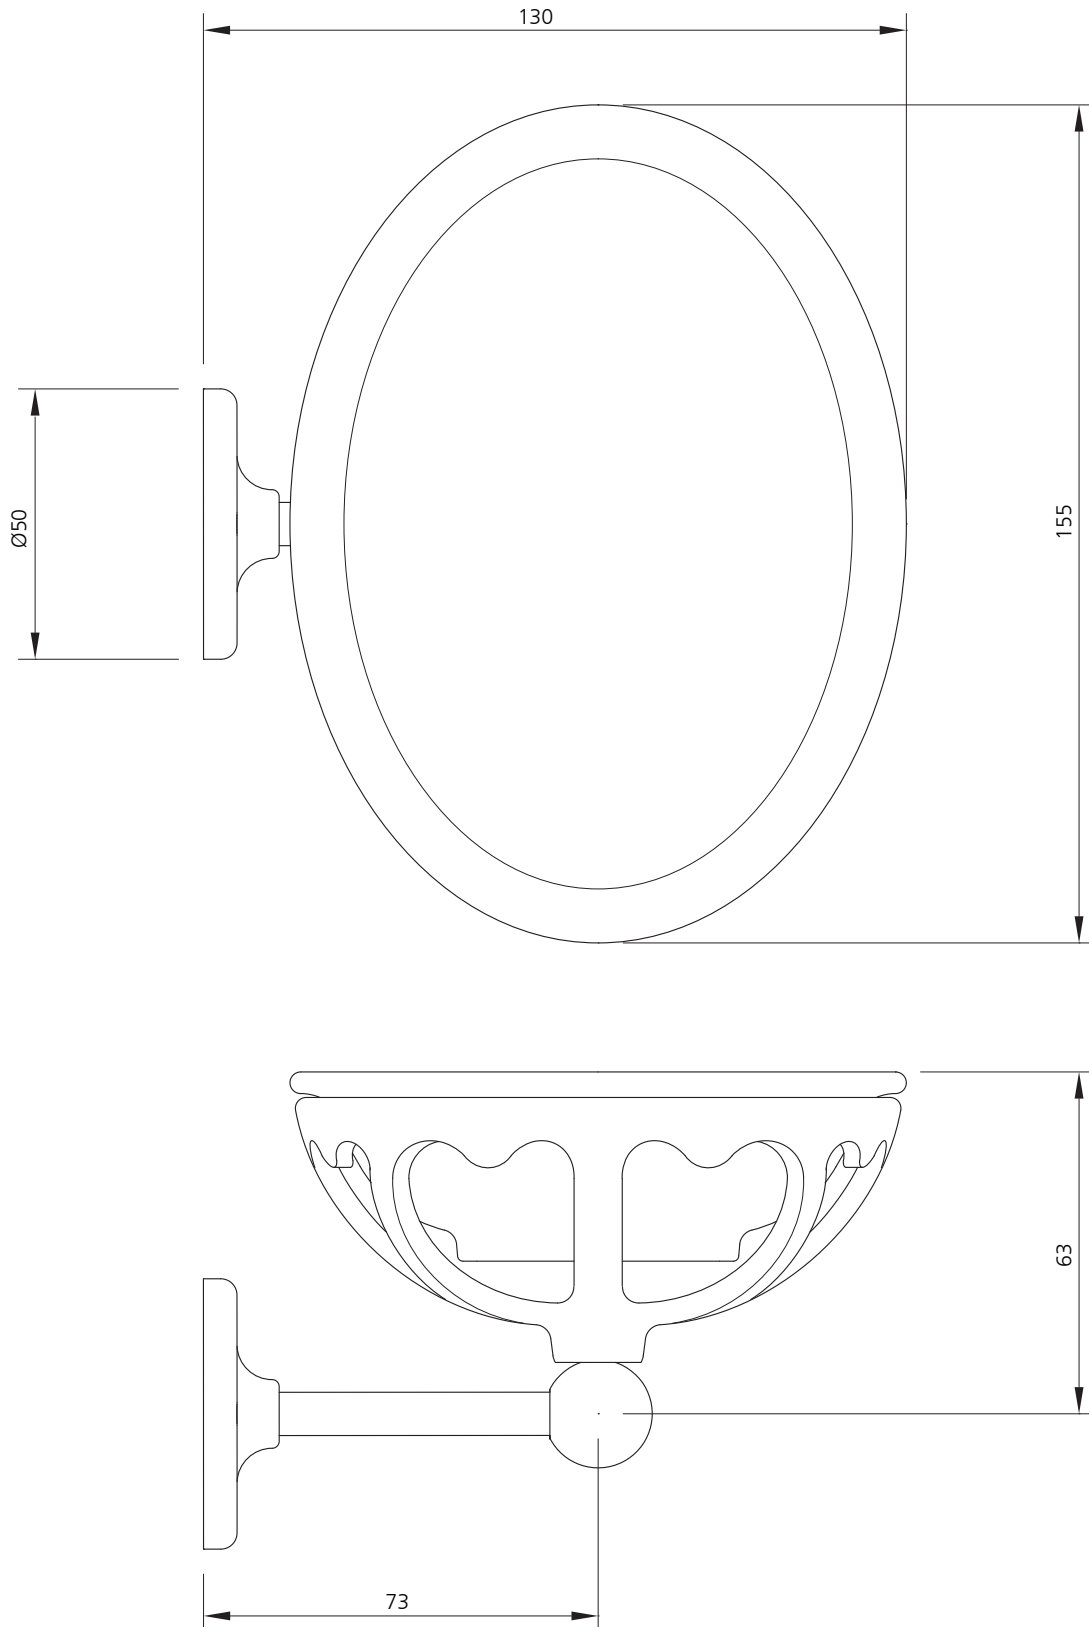

LEFROY BROOKS

IBROC HOUSE ESSEX ROAD
HODDESDON HERTS EN11 0QS UK
T: +44 (0)1992 708 316 F: +44 (0)1992 708 317

LB-4505

CLASSIC CAST BRASS SOAP HOLDER
WITH FINE BONE CHINA DISH

DIMENSIONAL DATA SHEET

DATE: 30 June 2010

ISSUE: 037 A

©COPYRIGHT 2010. CHRISTO LEFROY BROOKS. ALL RIGHTS RESERVED.

DIMENSIONS IN MILLIMETRES

WHILST EVERY EFFORT IS MADE TO ENSURE THE ACCURACY OF THESE DATA SHEETS THEY ARE SUBJECT TO CHANGE WITHOUT NOTICE AS PART OF THE COMPANY'S PRODUCT DEVELOPMENT PROCESS