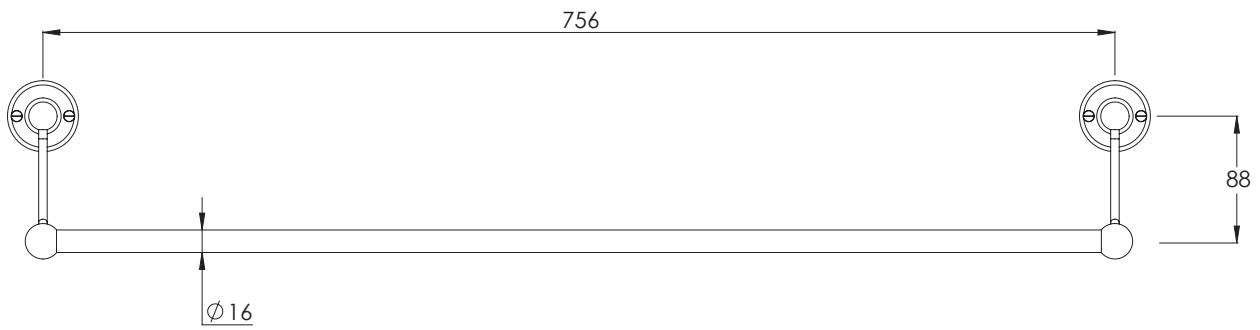

# LB4948

EDWARDIAN TOWEL RAIL (LONG 30")

DIMENSIONAL DATA SHEET

DATE: 24/04/2019

REVISION: D

COPYRIGHT © LBIP LTD. ALL RIGHTS RESERVED

DIMENSIONS IN MILLIMETRES

WHILST EVERY EFFORT IS MADE TO ENSURE THE ACCURACY OF THESE DATA SHEETS THEY ARE SUBJECT TO CHANGE WITHOUT NOTICE AS PART OF THE COMPANY'S PRODUCT DEVELOPMENT PROCESS