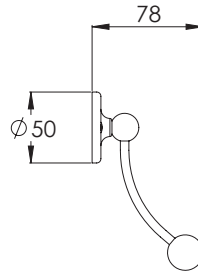

# LB4948

EDWARDIAN TOWEL RAIL (LONG 30")

DIMENSIONAL DATA SHEET

DATE: 24/04/2019

REVISION: D

COPYRIGHT © LBIP LTD. ALL RIGHTS RESERVED

DIMENSIONS IN MILLIMETRES

WHILST EVERY EFFORT IS MADE TO ENSURE THE ACCURACY OF THESE DATA SHEETS THEY ARE SUBJECT TO CHANGE WITHOUT NOTICE AS PART OF THE COMPANY'S PRODUCT DEVELOPMENT PROCESS