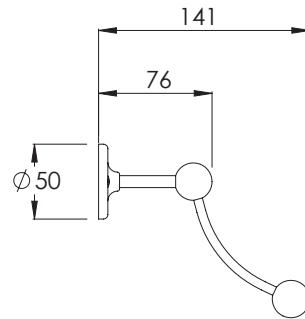

LEFROY BROOKS

IBROC HOUSE ESSEX ROAD
HODDESDON HERTS EN11 0QS UK
T: +44 (0)1992 708 316 F: +44 (0)1992 708 317

LB4949

EDWARDIAN DOUBLE TOWEL RAIL (LONG 30")

DIMENSIONAL DATA SHEET

DATE: 24/04/2019

REVISION: C

COPYRIGHT © LBIP LTD. ALL RIGHTS RESERVED

DIMENSIONS IN MILLIMETRES

WHILST EVERY EFFORT IS MADE TO ENSURE THE ACCURACY OF THESE DATA SHEETS THEY ARE SUBJECT TO CHANGE WITHOUT NOTICE AS PART OF THE COMPANY'S PRODUCT DEVELOPMENT PROCESS