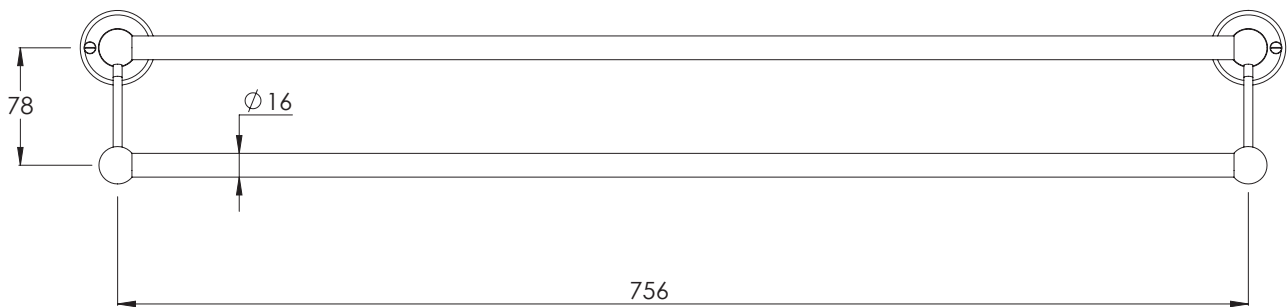

LEFROY BROOKS

IBROC HOUSE ESSEX ROAD
HODDESDON HERTS EN11 0QS UK
T: +44 (0)1992 708 316 F: +44 (0)1992 708 317

LB4949

EDWARDIAN DOUBLE TOWEL RAIL (LONG 30")

DIMENSIONAL DATA SHEET

DATE: 24/04/2019

REVISION: C

COPYRIGHT © LBIP LTD. ALL RIGHTS RESERVED

DIMENSIONS IN MILLIMETRES

WHILST EVERY EFFORT IS MADE TO ENSURE THE ACCURACY OF THESE DATA SHEETS THEY ARE SUBJECT TO CHANGE WITHOUT NOTICE AS PART OF THE COMPANY'S PRODUCT DEVELOPMENT PROCESS