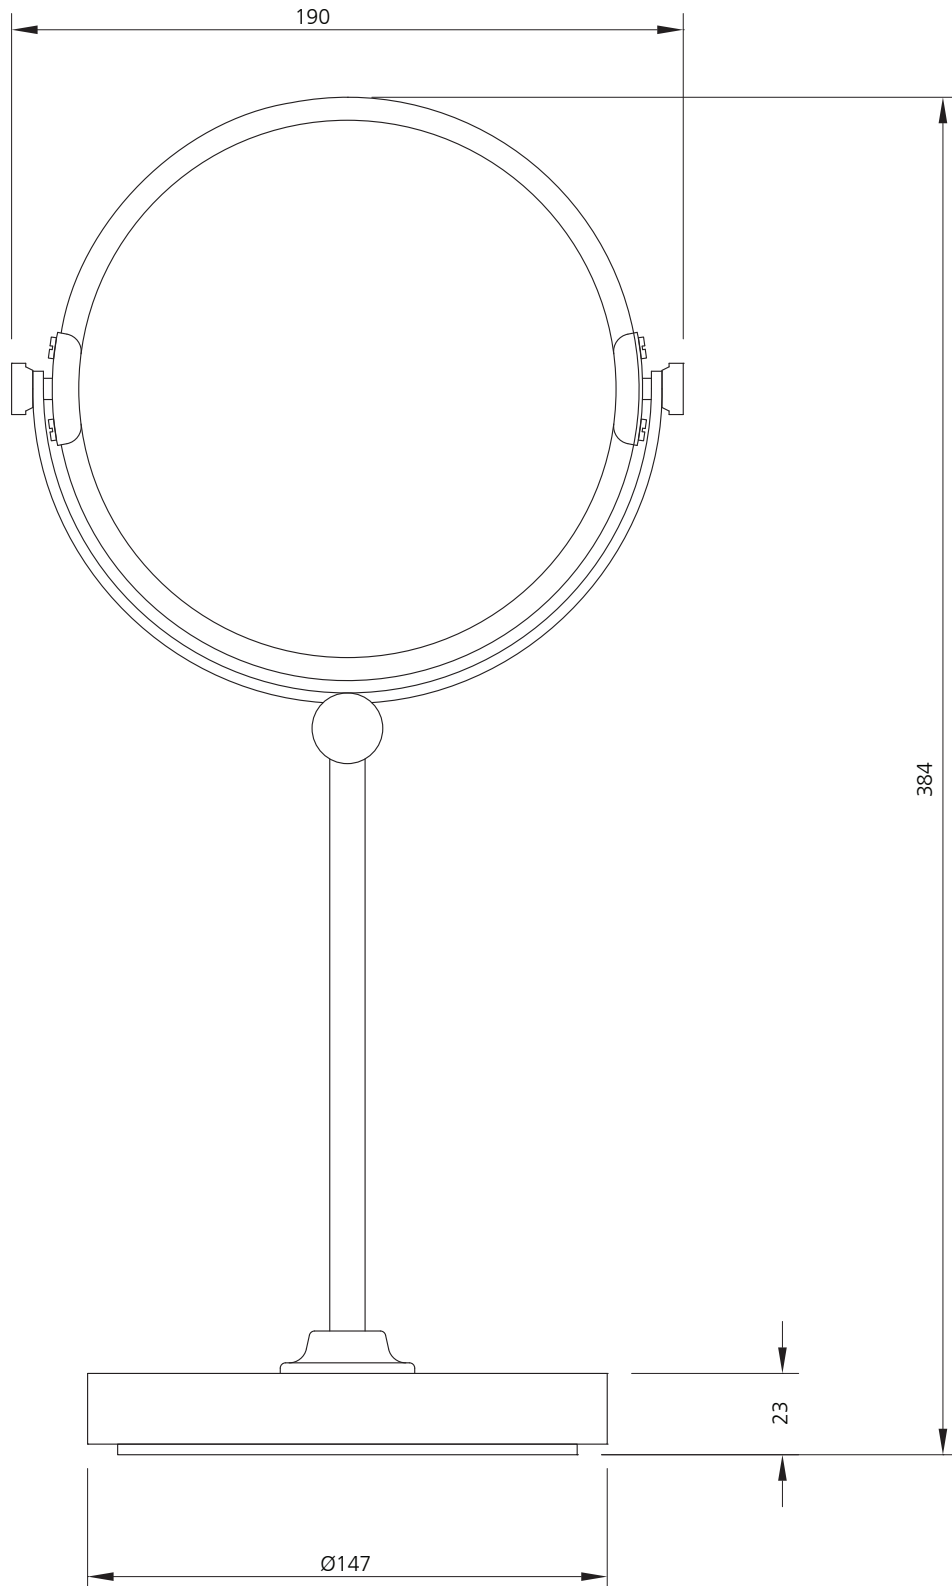

LEFROY BROOKS

IBROC HOUSE ESSEX ROAD
HODDESDON HERTS EN11 OQS UK
T: +44 (0)1992 708 316 F: +44 (0)1992 708 317

LB-4958

EDWARDIAN FREE STANDING VANITY MIRROR
WITH MARBLE BASE

DIMENSIONAL DATA SHEET

DATE: 28 July 2010

ISSUE: 042

©COPYRIGHT 2010. CHRISTO LEFROY BROOKS. ALL RIGHTS RESERVED.

DIMENSIONS IN MILLIMETRES

WHILST EVERY EFFORT IS MADE TO ENSURE THE ACCURACY OF THESE DATA SHEETS THEY ARE SUBJECT TO CHANGE WITHOUT NOTICE AS PART OF THE COMPANY'S PRODUCT DEVELOPMENT PROCESS