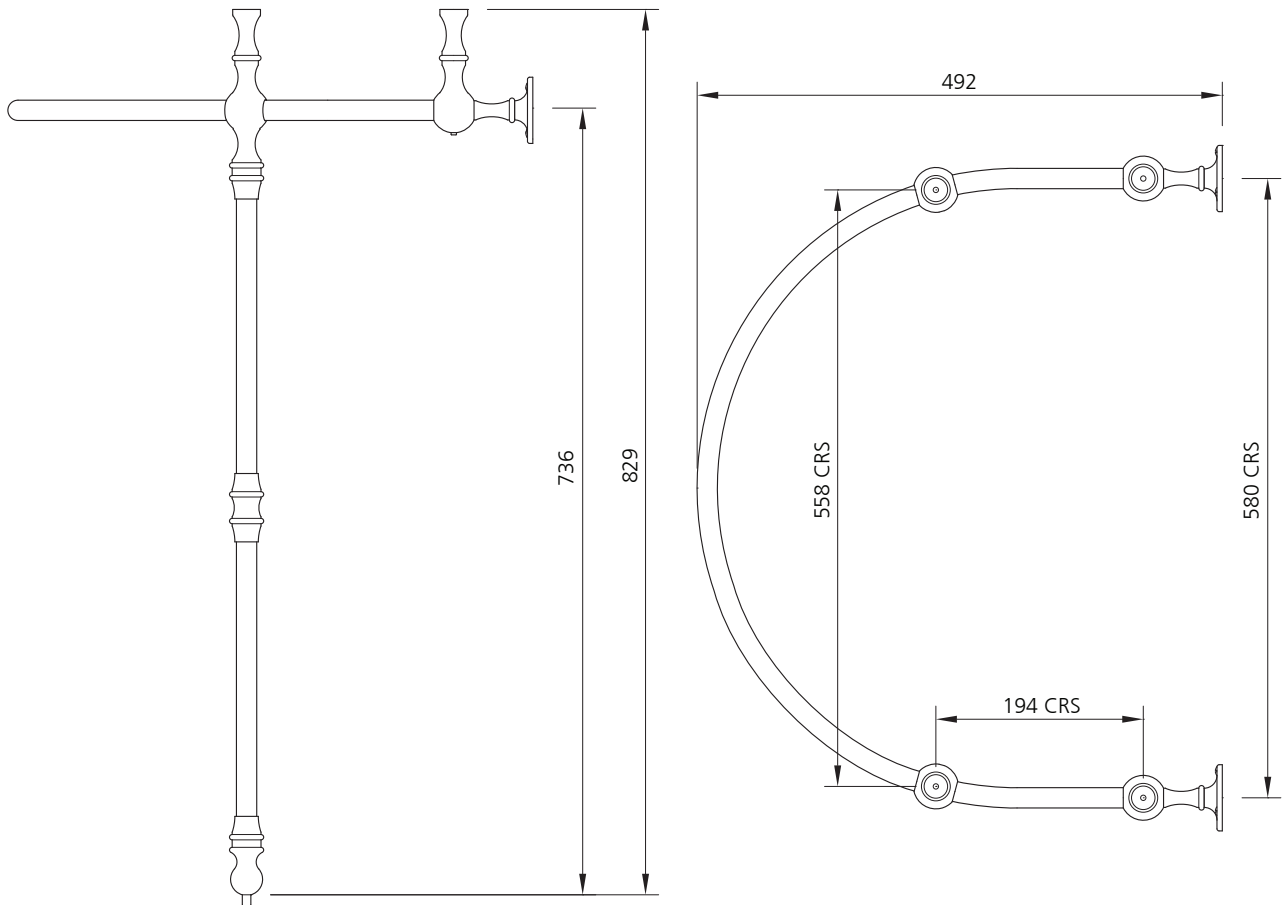

## LB-4970

LISSA DOON BASIN STAND

### DIMENSIONAL DATA SHEET

DATE: 28 July 2010

ISSUE: 036

©COPYRIGHT 2010. CHRISTO LEFROY BROOKS. ALL RIGHTS RESERVED.

DIMENSIONS IN MILLIMETRES

WHILST EVERY EFFORT IS MADE TO ENSURE THE ACCURACY OF THESE DATA SHEETS THEY ARE SUBJECT TO CHANGE WITHOUT NOTICE AS PART OF THE COMPANY'S PRODUCT DEVELOPMENT PROCESS