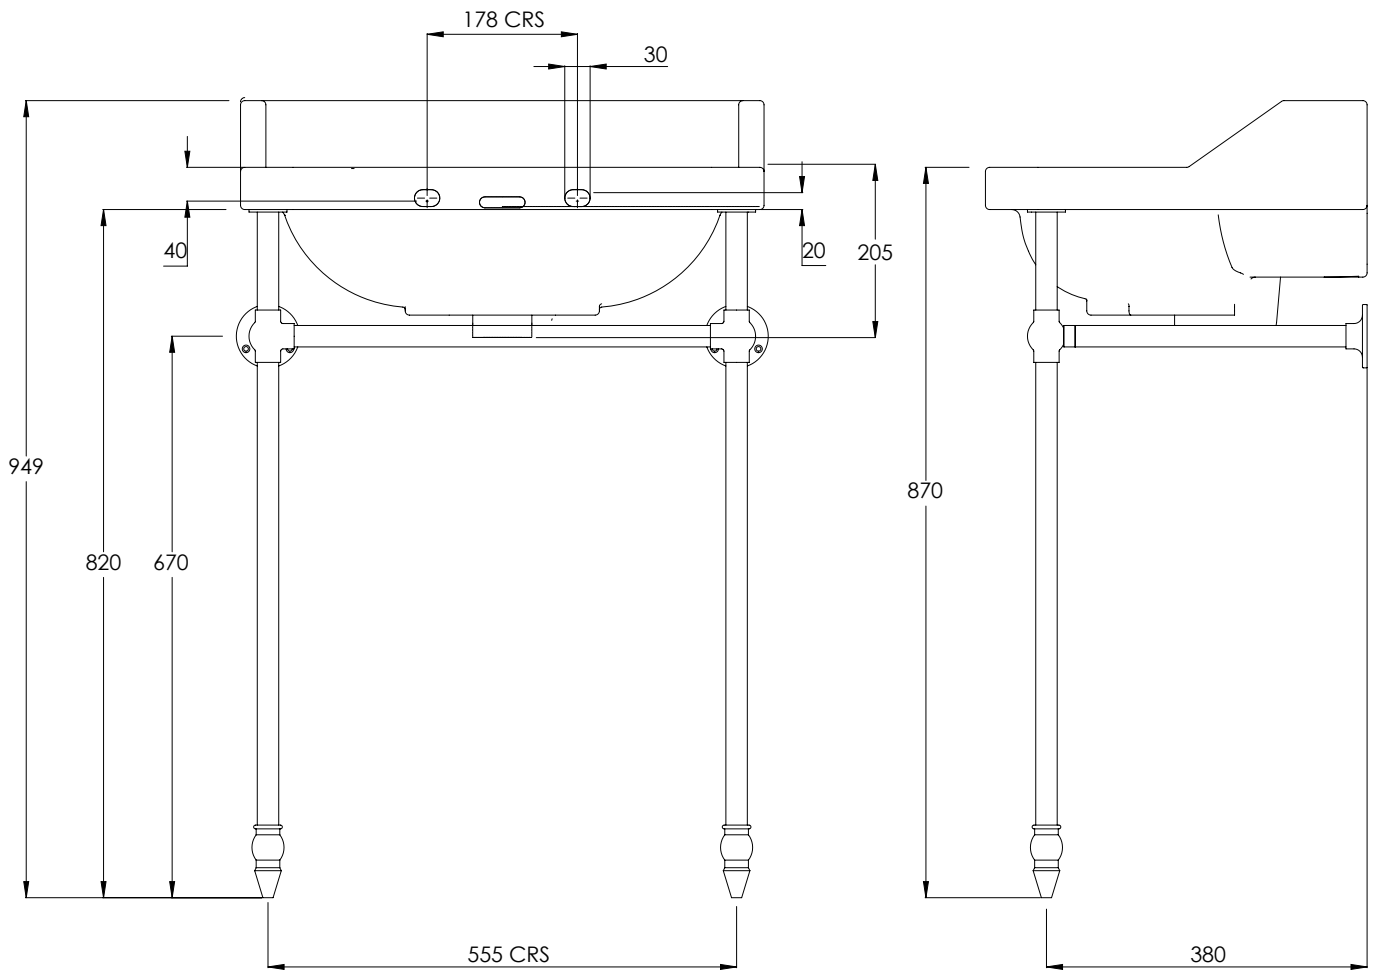

LEFROY BROOKS

IBROC HOUSE ESSEX ROAD
HODDESDON HERTS EN11 0QS UK
T: +44 (0)1992 708 316 F: +44 (0)1992 708 317

LB7201 & LB3225

CHARTERHOUSE ONE HOLE BASIN (61CM) ON BALL
JOINTED STAND

DIMENSIONAL DATA SHEET

DATE: 06/04/22

REVISION: B

ALL SHOWN DIMENSIONS ARE IN MILLIMETERS AND ARE SUBJECT TO STANDARD CERAMIC TOLERANCES.

WE RECOMMEND THAT ANY INSTALLATION WORK BE CARRIED OUT UPON RECEIPT OF ITEM.

WHILST EVERY EFFORT IS MADE TO ENSURE THE ACCURACY OF THESE DATA SHEETS THEY ARE SUBJECT TO CHANGE WITHOUT NOTICE AS PART OF THE COMPANY'S PRODUCT DEVELOPMENT PROCESS