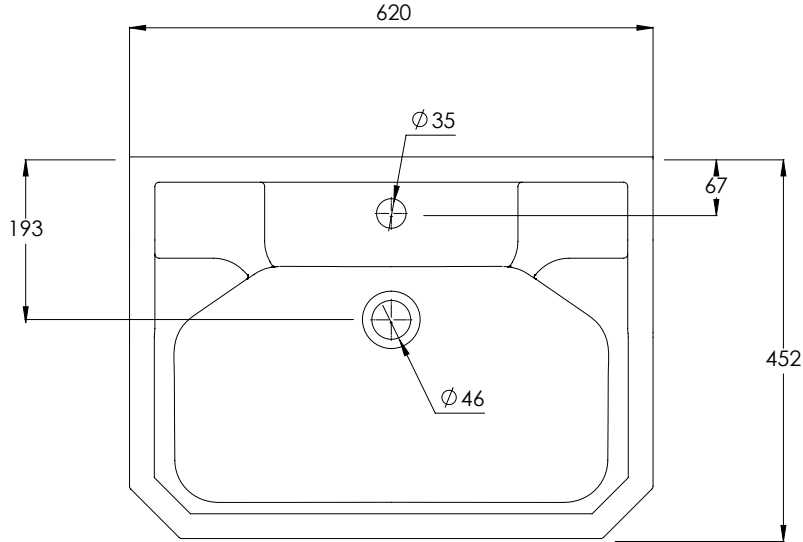

LEFROY BROOKS

IBROC HOUSE ESSEX ROAD
HODDESDON HERTS EN11 0QS UK
T: +44 (0)1992 708 316 F: +44 (0)1992 708 317

LB7201 & LB3225

CHARTERHOUSE ONE HOLE BASIN (61CM) ON BALL
JOINTED STAND

DIMENSIONAL DATA SHEET

DATE: 06/04/22

REVISION: B

ALL SHOWN DIMENSIONS ARE IN MILLIMETERS AND ARE SUBJECT TO STANDARD CERAMIC TOLERANCES.

WE RECOMMEND THAT ANY INSTALLATION WORK BE CARRIED OUT UPON RECEIPT OF ITEM.

WHILST EVERY EFFORT IS MADE TO ENSURE THE ACCURACY OF THESE DATA SHEETS THEY ARE SUBJECT TO CHANGE WITHOUT NOTICE AS PART OF THE COMPANY'S PRODUCT DEVELOPMENT PROCESS