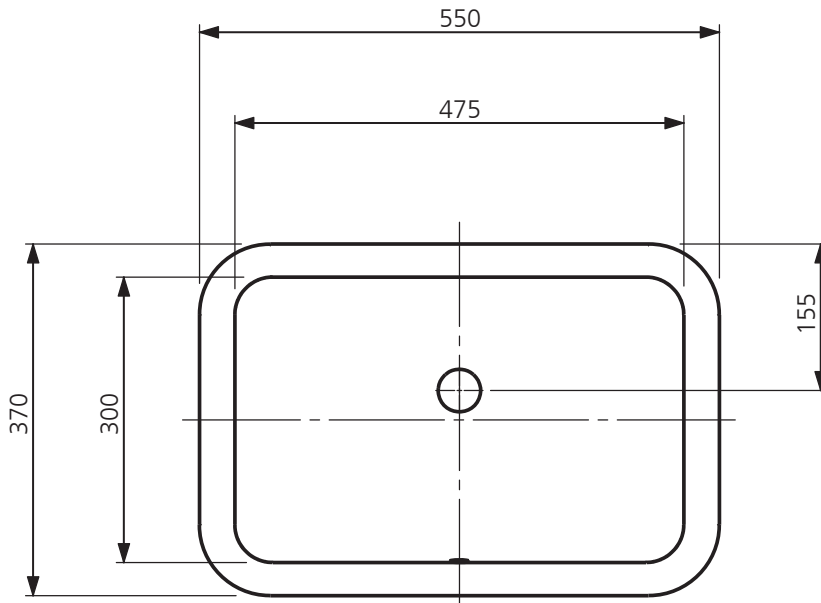

LEFROY BROOKS

IBROC HOUSE ESSEX ROAD
HODDESDON HERTS EN11 OQS UK
T: +44 (0)1992 708 316 F: +44 (0)1992 708 317

LB 7250 WH

RECTANGULAR UNDER COUNTER BASIN

DIMENSIONAL DATA SHEET

DATE: 10. MAY 2016

No:

PLEASE NOTE: THIS BASIN ONLY COMES WITHOUT LOGO

DIMENSIONS IN MILLIMETRES

COPYRIGHT © LBP LTD. ALL RIGHTS RESERVED