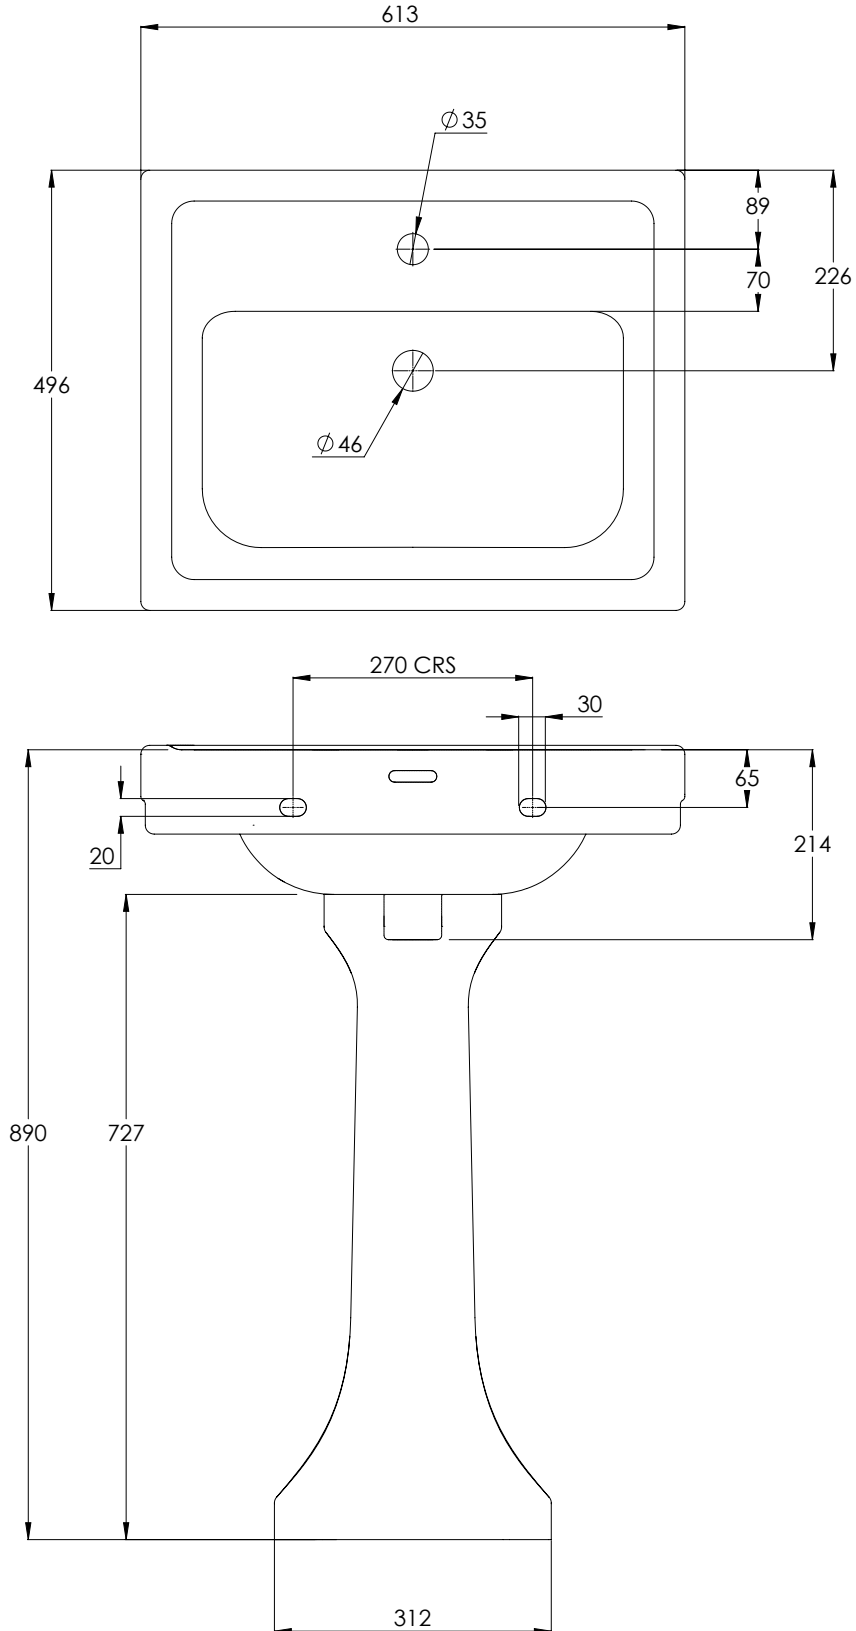

LEFROY BROOKS

IBROC HOUSE ESSEX ROAD
HODDESDON HERTS EN11 0QS UK
T: +44 (0)1992 708 316 F: +44 (0)1992 708 317

LB7301 & LB7304

METROPOLE ONE HOLE BASIN ON PEDESTAL

DIMENSIONAL DATA SHEET

DATE: 20/09/2019

REVISION: A

COPYRIGHT © LBIP LTD. ALL RIGHTS RESERVED

ALL SHOWN DIMENSIONS ARE IN MILLIMETERS AND ARE SUBJECT TO STANDARD CERAMIC TOLERANCES.

WE RECOMMEND THAT ANY INSTALLATION WORK BE CARRIED OUT UPON RECEIPT OF ITEM.