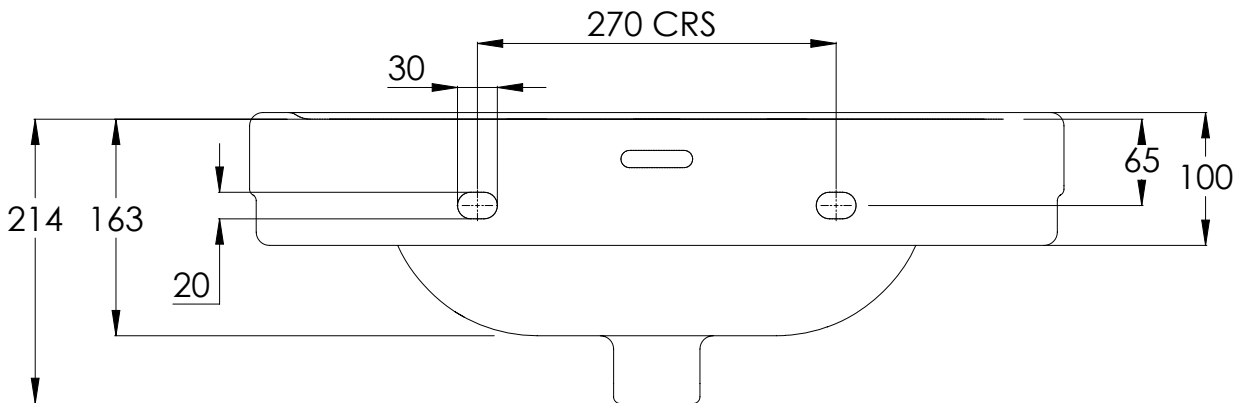

LEFROY BROOKS

IBROC HOUSE ESSEX ROAD
HODDESDON HERTS EN11 0QS UK
T: +44 (0)1992 708 316 F: +44 (0)1992 708 317

LB7303

METROPOLE THREE HOLE BASIN

DIMENSIONAL DATA SHEET

DATE: 05/06/2019

REVISION: A

ALL SHOWN DIMENSIONS ARE IN MILLIMETERS AND ARE SUBJECT TO STANDARD CERAMIC TOLERANCES.