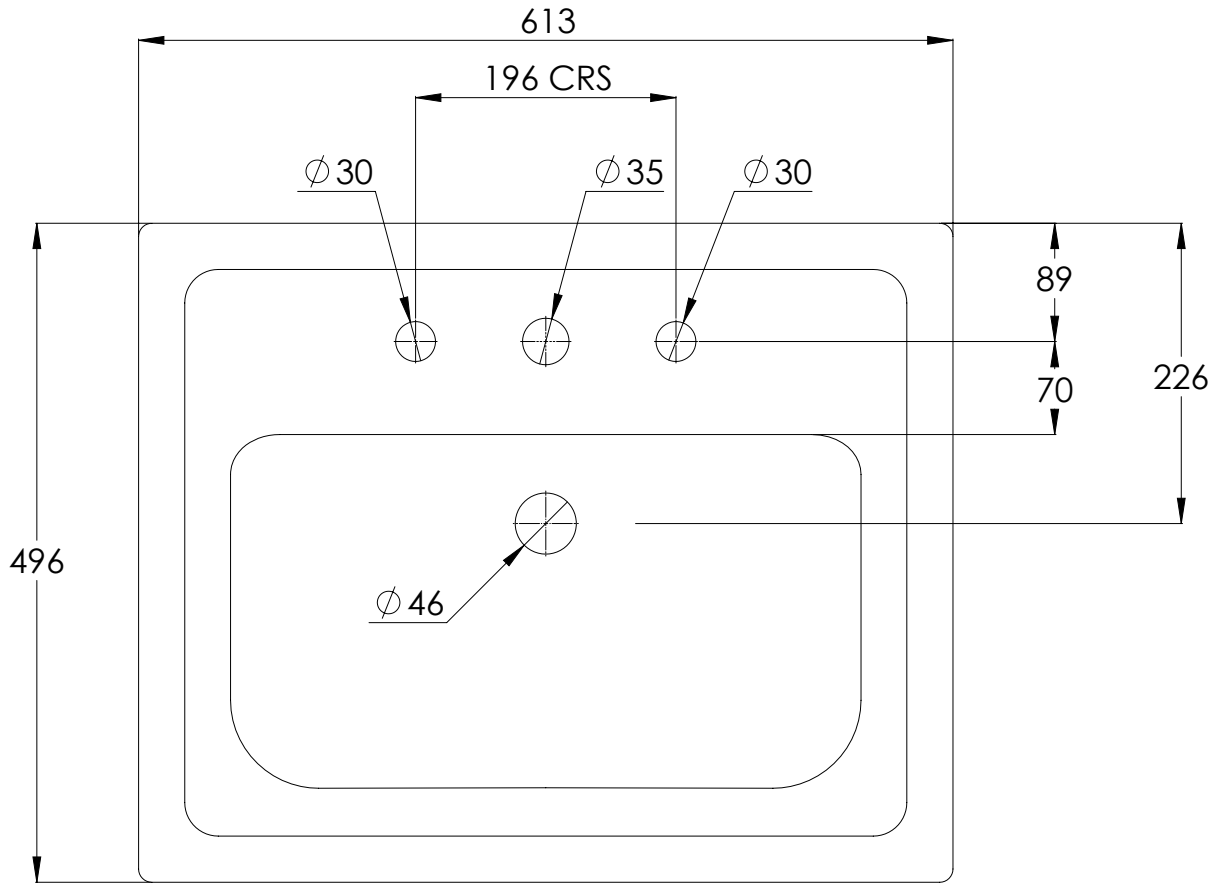

LEFROY BROOKS

IBROC HOUSE ESSEX ROAD
HODDESDON HERTS EN11 0QS UK
T: +44 (0)1992 708 316 F: +44 (0)1992 708 317

LB7303

METROPOLE THREE HOLE BASIN

DIMENSIONAL DATA SHEET

DATE: 05/06/2019

REVISION: A

ALL SHOWN DIMENSIONS ARE IN MILLIMETERS AND ARE SUBJECT TO STANDARD CERAMIC TOLERANCES.