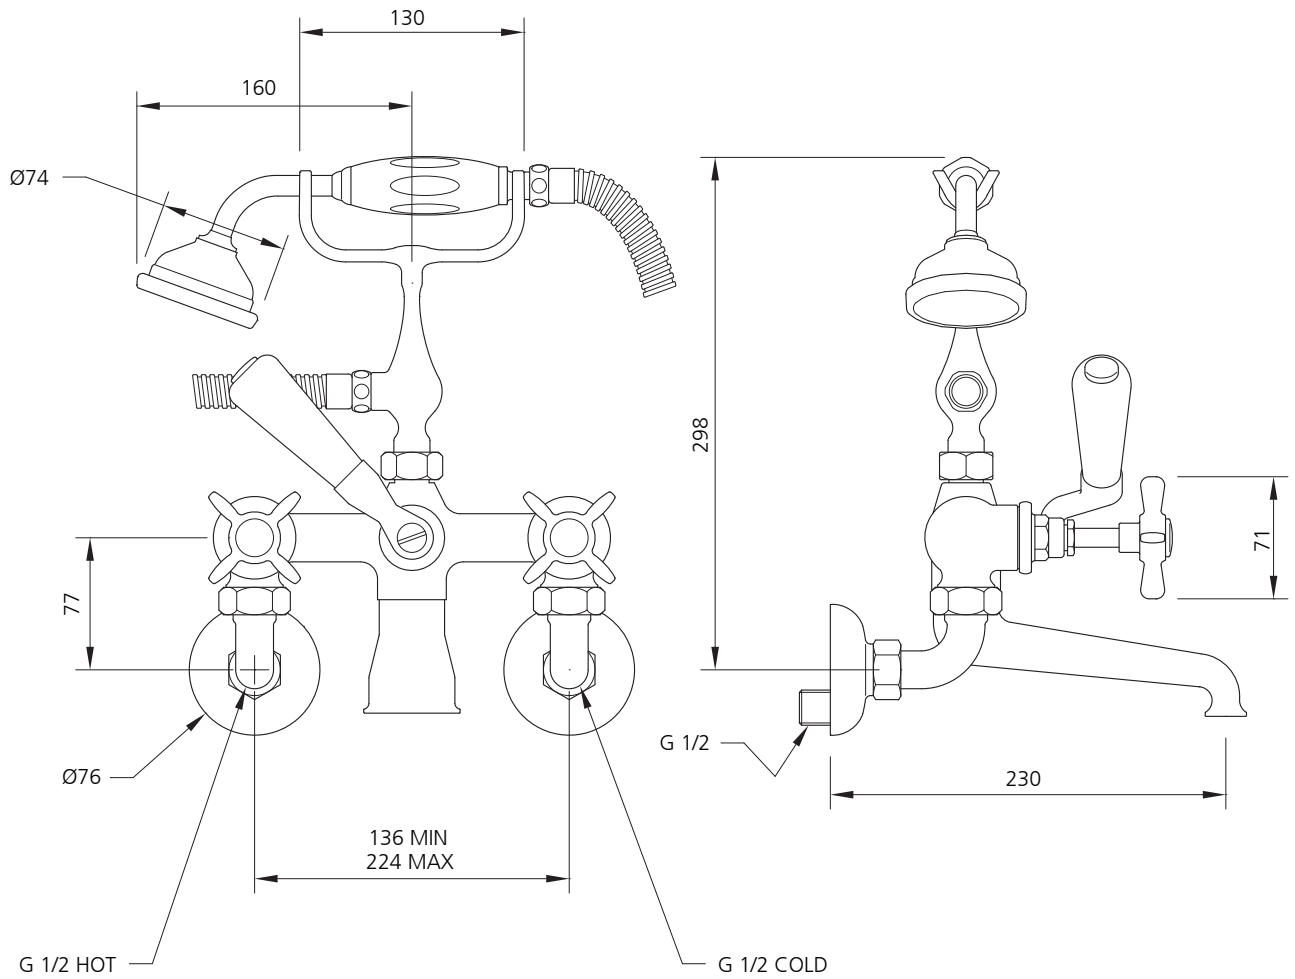

LEFROY BROOKS

IBROC HOUSE ESSEX ROAD
HODDESDON HERTS EN11 0QS UK
T: +44 (0)1992 708 316 F: +44 (0)1992 708 317

LBE-1166

CLASSIC WALL MOUNTED BATH SHOWER MIXER (¾")
EUROPEAN VERSION WITH ECCENTRIC WALL FITTINGS

DIMENSIONAL DATA SHEET

DATE: 28 July 2010

ISSUE: 053 B

©COPYRIGHT 2010. CHRISTO LEFROY BROOKS. ALL RIGHTS RESERVED.

DIMENSIONS IN MILLIMETRES

WHILST EVERY EFFORT IS MADE TO ENSURE THE ACCURACY OF THESE DATA SHEETS THEY ARE SUBJECT TO CHANGE WITHOUT NOTICE AS PART OF THE COMPANY'S PRODUCT DEVELOPMENT PROCESS