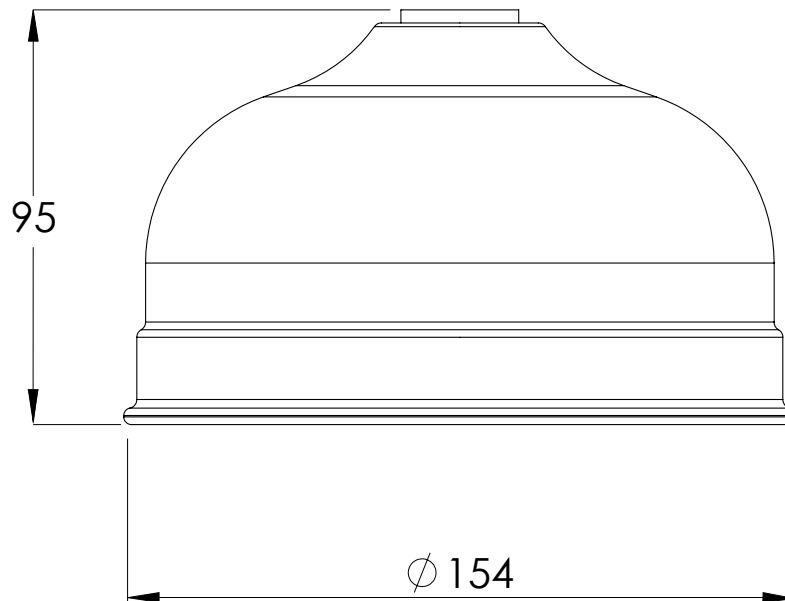

LEFROY BROOKS

IBROC HOUSE ESSEX ROAD
HODDESDON HERTS EN11 0QS UK
T: +44 (0)1992 708 316 F: +44 (0)1992 708 317

LBN2110

EASY CLEAN ROSE

DIMENSIONAL DATA SHEET

DATE: 25/03/2022

REVISION: B

DIMENSIONS IN MILLIMETRES