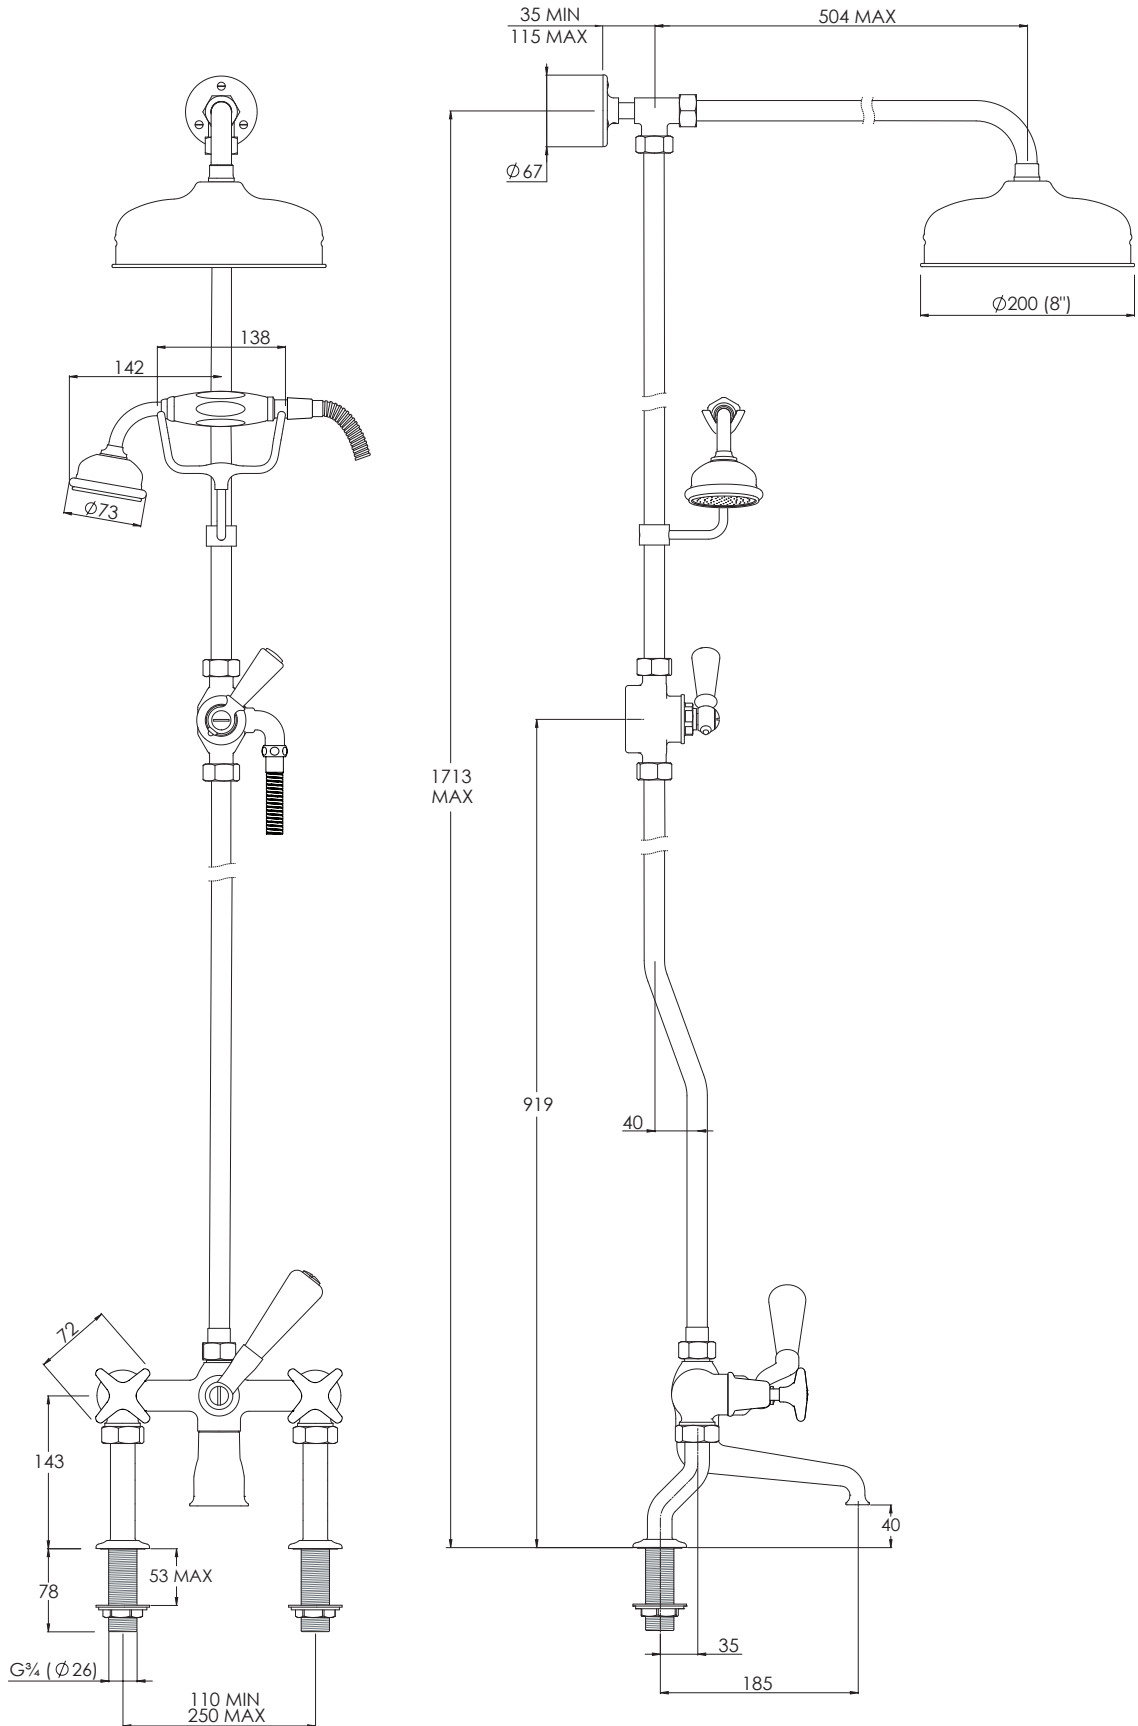

LEFROY BROOKS

IBROC HOUSE ESSEX ROAD
HODDESDON HERTS EN11 0QS UK
T: +44 (0)1992 708 316 F: +44 (0)1992 708 317

LS1701

CONNAUGHT BATH SHOWER MIXER WITH RISER KIT,
LEVER DIVERTER, HAND SHOWER AND 8" ROSE

DIMENSIONAL DATA SHEET

DATE: 14/01/21

REVISION: A

COPYRIGHT © LBIP LTD. ALL RIGHTS RESERVED

DIMENSIONS IN MILLIMETRES

WHILST EVERY EFFORT IS MADE TO ENSURE THE ACCURACY OF THESE DATA SHEETS THEY ARE SUBJECT TO CHANGE WITHOUT NOTICE AS PART OF THE COMPANY'S PRODUCT DEVELOPMENT PROCESS