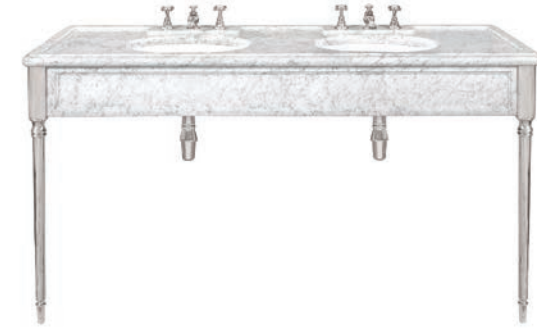

CONSOLE INDEX

EDWARDIAN

LB6434WH INCL. UNDER-MOUNT BASINS LB7220
TWIN BATHROOM CONSOLE WITH SILVER NICKEL PLATED SOLID BRASS LEGS, CERAMIC BASIN & MATTE, ACID ETCHED, WHITE CARRARA MARBLE COUNTER
LENGTH 1700MM X DEPTH 590MM X HEIGHT 897MM

PAGE 14