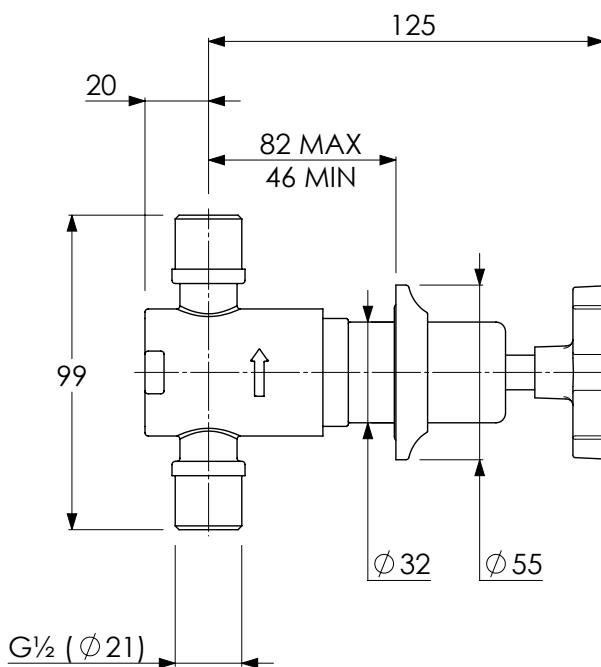

LEFROY BROOKS

IBROC HOUSE ESSEX ROAD
HODDESDON HERTS EN11 0QS UK
T: +44 (0)1992 708 316 F: +44 (0)1992 708 317

MH1210

MACKINTOSH 3 HOLE WALL MOUNTED BASIN
MIXER WITH ZU SPOUT

DIMENSIONAL DATA SHEET

DATE: 13/01/2021

REVISION: A

DIMENSIONS IN MILLIMETRES

COPYRIGHT © LBIP LTD. ALL RIGHTS RESERVED