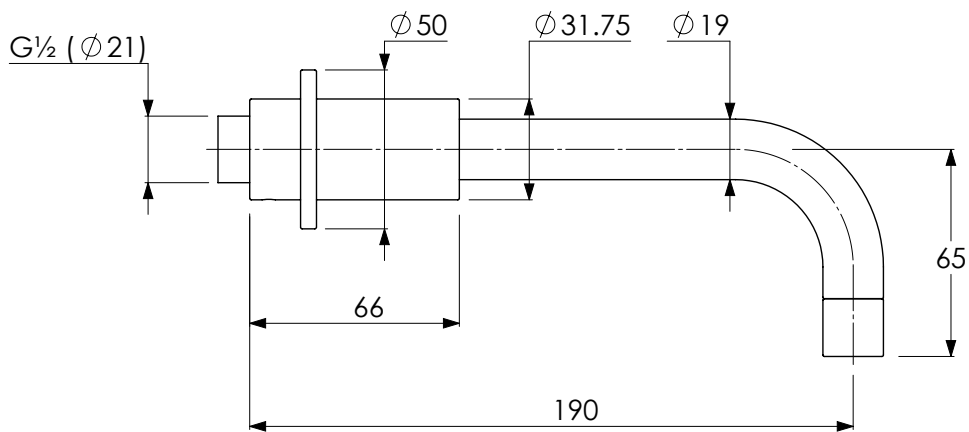

LEFROY BROOKS

IBROC HOUSE ESSEX ROAD
HODDESDON HERTS EN11 0QS UK
T: +44 (0)1992 708 316 F: +44 (0)1992 708 317

MH1210

MACKINTOSH 3 HOLE WALL MOUNTED BASIN
MIXER WITH ZU SPOUT

DIMENSIONAL DATA SHEET

DATE: 13/01/2021

REVISION: A

DIMENSIONS IN MILLIMETRES

COPYRIGHT © LBIP LTD. ALL RIGHTS RESERVED