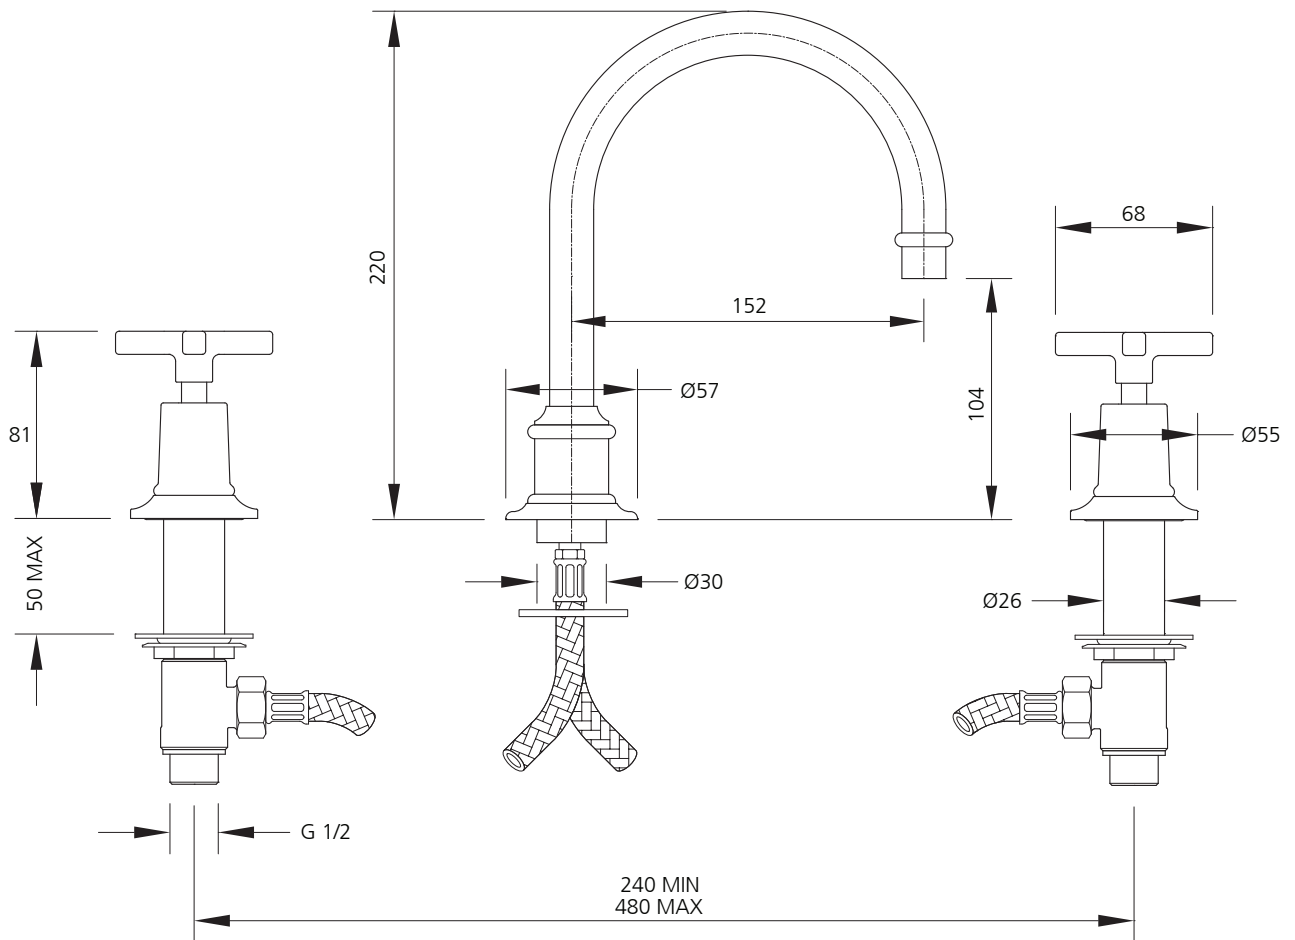

LEFROY BROOKS

IBROC HOUSE ESSEX ROAD
HODDESDON HERTS EN11 0QS UK
T: +44 (0)1992 708 316 F: +44 (0)1992 708 317

MH-1230

TUBULAR MACKINTOSH THREE HOLE BASIN MIXER
WITH CLICK-UP WASTE

DIMENSIONAL DATA SHEET

DATE: 29 July 2010

ISSUE: 054 B

©COPYRIGHT 2010. CHRISTO LEFROY BROOKS. ALL RIGHTS RESERVED.

DIMENSIONS IN MILLIMETRES

WHILST EVERY EFFORT IS MADE TO ENSURE THE ACCURACY OF THESE DATA SHEETS THEY ARE SUBJECT TO CHANGE WITHOUT NOTICE AS PART OF THE COMPANY'S PRODUCT DEVELOPMENT PROCESS