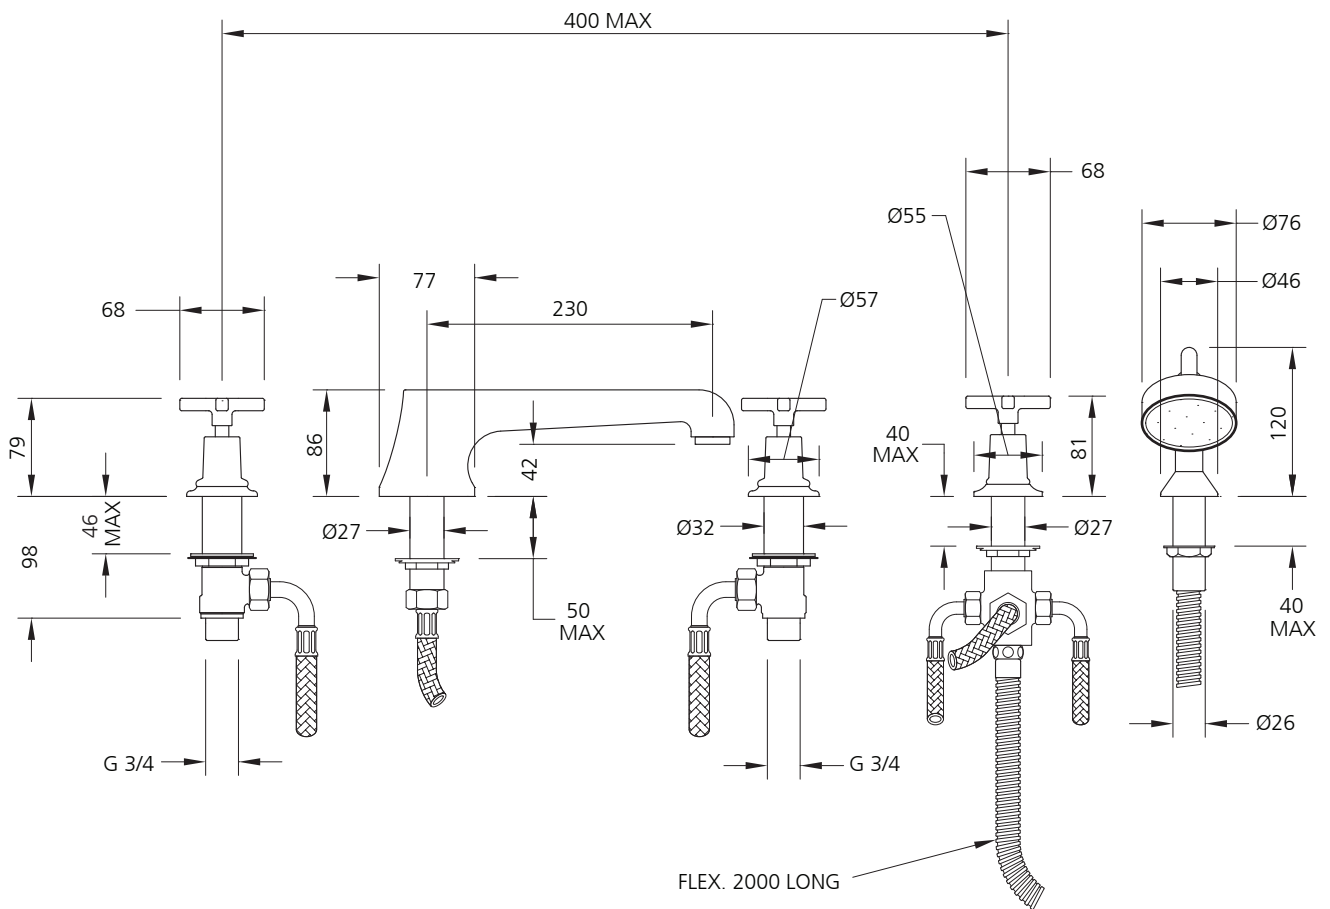

LEFROY BROOKS

IBROC HOUSE ESSEX ROAD
HODDESDON HERTS EN11 0QS UK
T: +44 (0)1992 708 316 F: +44 (0)1992 708 317

MH-1260

MACKINTOSH FIVE HOLE BATH SET
WITH DIVERTER AND PULL OUT HAND SHOWER

DIMENSIONAL DATA SHEET

DATE: 1 July 2010

ISSUE: 020

©COPYRIGHT 2010. CHRISTO LEFROY BROOKS. ALL RIGHTS RESERVED.

DIMENSIONS IN MILLIMETRES

WHILST EVERY EFFORT IS MADE TO ENSURE THE ACCURACY OF THESE DATA SHEETS THEY ARE SUBJECT TO CHANGE WITHOUT NOTICE AS PART OF THE COMPANY'S PRODUCT DEVELOPMENT PROCESS