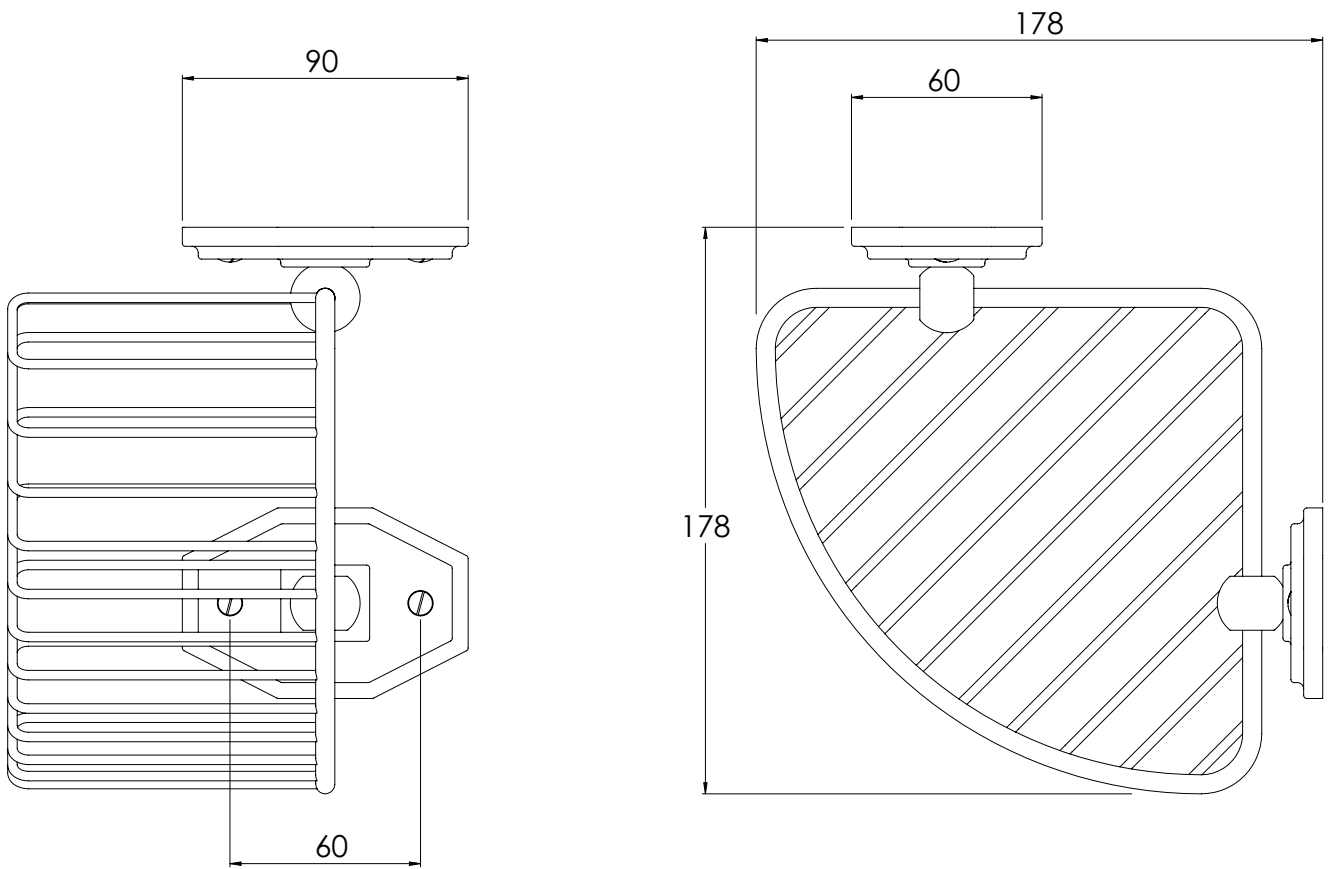

LEFROY BROOKS

IBROC HOUSE ESSEX ROAD
HODDESDON HERTS EN11 0QS UK
T: +44 (0)1992 708 316 F: +44 (0)1992 708 317

MK4672

MACKINTOSH CORNER BOTTLE RACK

DIMENSIONAL DATA SHEET

DATE: 13/05/2019

REVISION: A

COPYRIGHT © LBIP LTD. ALL RIGHTS RESERVED

DIMENSIONS IN MILLIMETRES

WHILST EVERY EFFORT IS MADE TO ENSURE THE ACCURACY OF THESE DATA SHEETS THEY ARE SUBJECT TO CHANGE WITHOUT NOTICE AS PART OF THE COMPANY'S PRODUCT DEVELOPMENT PROCESS