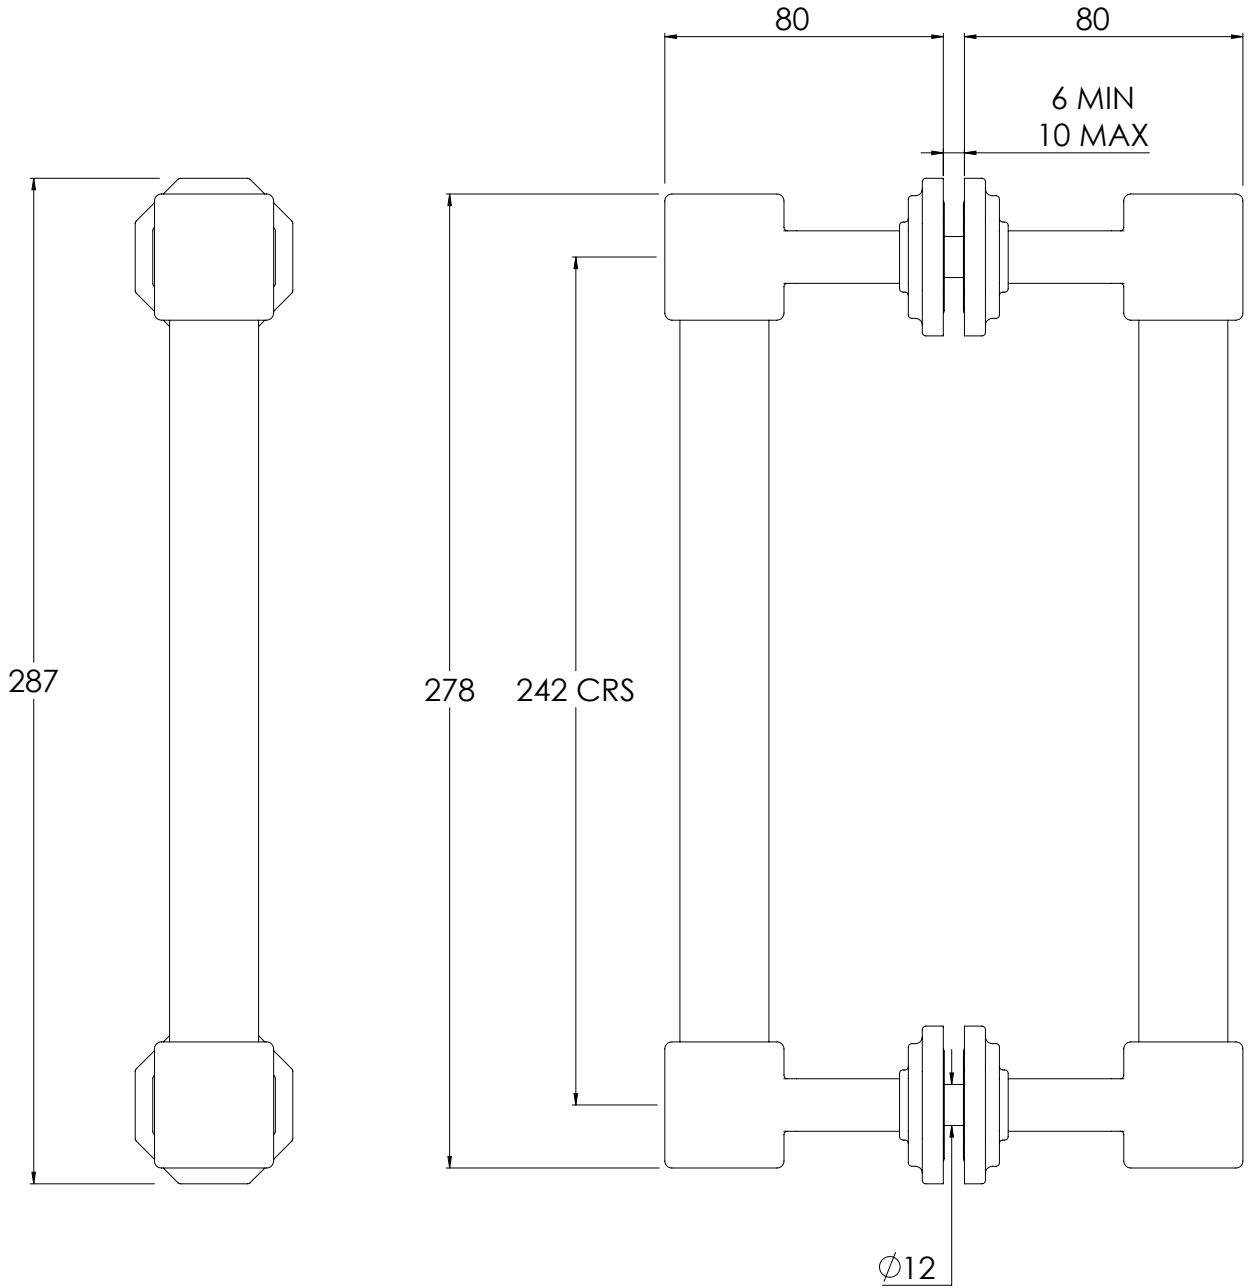

LEFROY BROOKS

IBROC HOUSE ESSEX ROAD
HODDESDON HERTS EN11 0QS UK
T: +44 (0)1992 708 316 F: +44 (0)1992 708 317

MK4681

MACKINTOSH DOUBLE SIDED SHOWER DOOR HANDLE

DIMENSIONAL DATA SHEET

DATE: 19/10/18

REVISION: B

COPYRIGHT © LBIP LTD. ALL RIGHTS RESERVED

DIMENSIONS IN MILLIMETRES

WHILST EVERY EFFORT IS MADE TO ENSURE THE ACCURACY OF THESE DATA SHEETS THEY ARE SUBJECT TO CHANGE WITHOUT NOTICE AS PART OF THE COMPANY'S PRODUCT DEVELOPMENT PROCESS