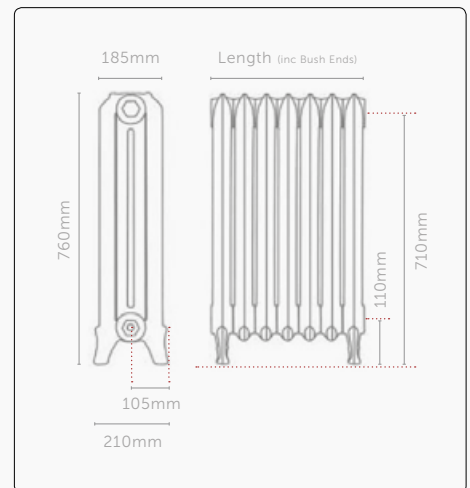

Maximum test pressure = 3.3 bar | Maximum working pressure = 2.5 bar

Lengths quoted are given in good faith. However, due to the nature of the manufacturing process tolerances can and should be expected. Quoted dimensions should therefore only be used as a guideline. Longer lengths are available on request.

Contact our
scandinavian distributor:

sales@agentur-huset.com

www.agentur-huset.com

Agenturhuset AB
Garnisonsgatan 13
SE-25466 Helsingborg