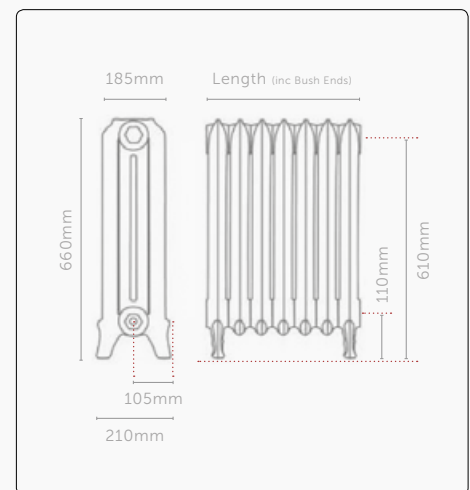

Maximum test pressure = 3.3 bar | Maximum working pressure = 2.5 bar

Lengths quoted are given in good faith. However, due to the nature of the manufacturing process tolerances can and should be expected. Quoted dimensions should therefore only be used as a guideline. Longer lengths are available on request.

Contact our
scandinavian distributor:

sales@agentur-huset.com

www.agentur-huset.com

Agenturhuset AB
Garnisonsgatan 13
SE-25466 Helsingborg