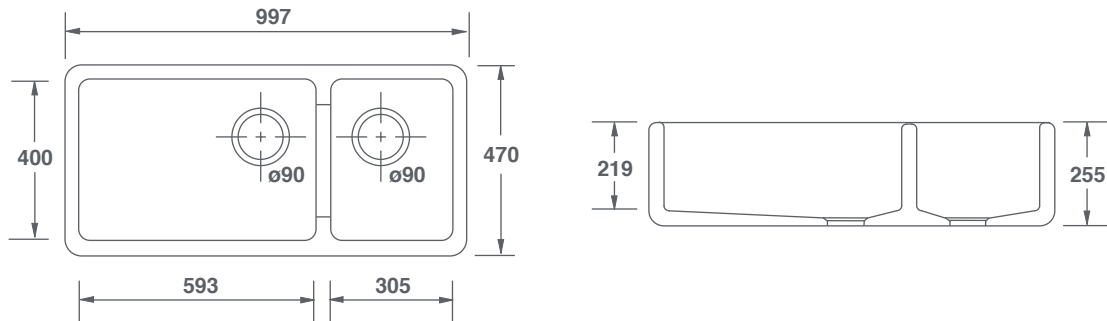

### FEATURES

Double bowl sink with offset dividing wall.  
 Plain front. No overflows. 3½" waste outlets for  
 basket strainers or waste disposers.  
 Lifetime warranty.

*All our sinks come in a choice of white or biscuit.*

Product	Code	Dimensions					
			W	D	H	Waste	Weight
Edgorth White	SEDG100WH	(mm)	997	470	255	90	80kg
		(in)	39	18½	10	3½	
Edgorth Biscuit	SEDG100PN	(mm)	997	470	255	90	80kg
		(in)	39	18½	10	3½	

Please note: All nominal dimensions in mm. Dimensions may vary by +/- 2% due to manufacturing process