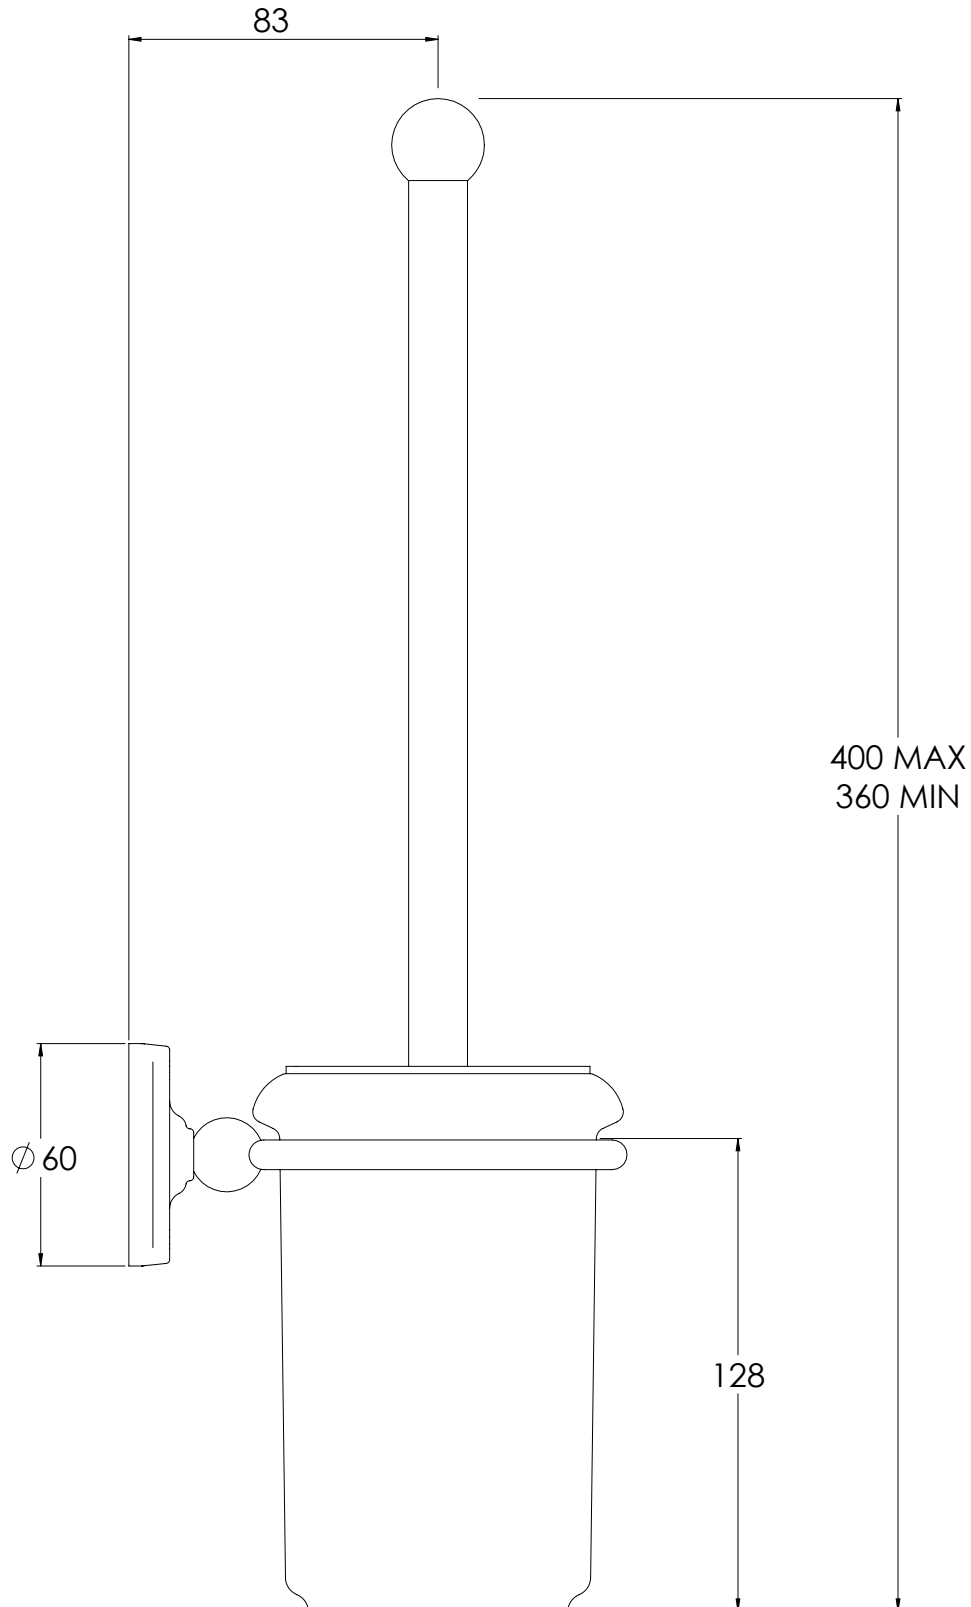

LEFROY BROOKS

IBROC HOUSE ESSEX ROAD
HODDESDON HERTS EN11 0QS UK
T: +44 (0)1992 708 316 F: +44 (0)1992 708 317

RT4503

BELLE AIRE WALL MOUNTED CERAMIC POT
AND BRUSH

DIMENSIONAL DATA SHEET

DATE: 31/05/2019

REVISION: B

COPYRIGHT © LBIP LTD. ALL RIGHTS RESERVED

DIMENSIONS IN MILLIMETRES

WHILST EVERY EFFORT IS MADE TO ENSURE THE ACCURACY OF THESE DATA SHEETS THEY ARE SUBJECT TO CHANGE WITHOUT NOTICE AS PART OF THE COMPANY'S PRODUCT DEVELOPMENT PROCESS