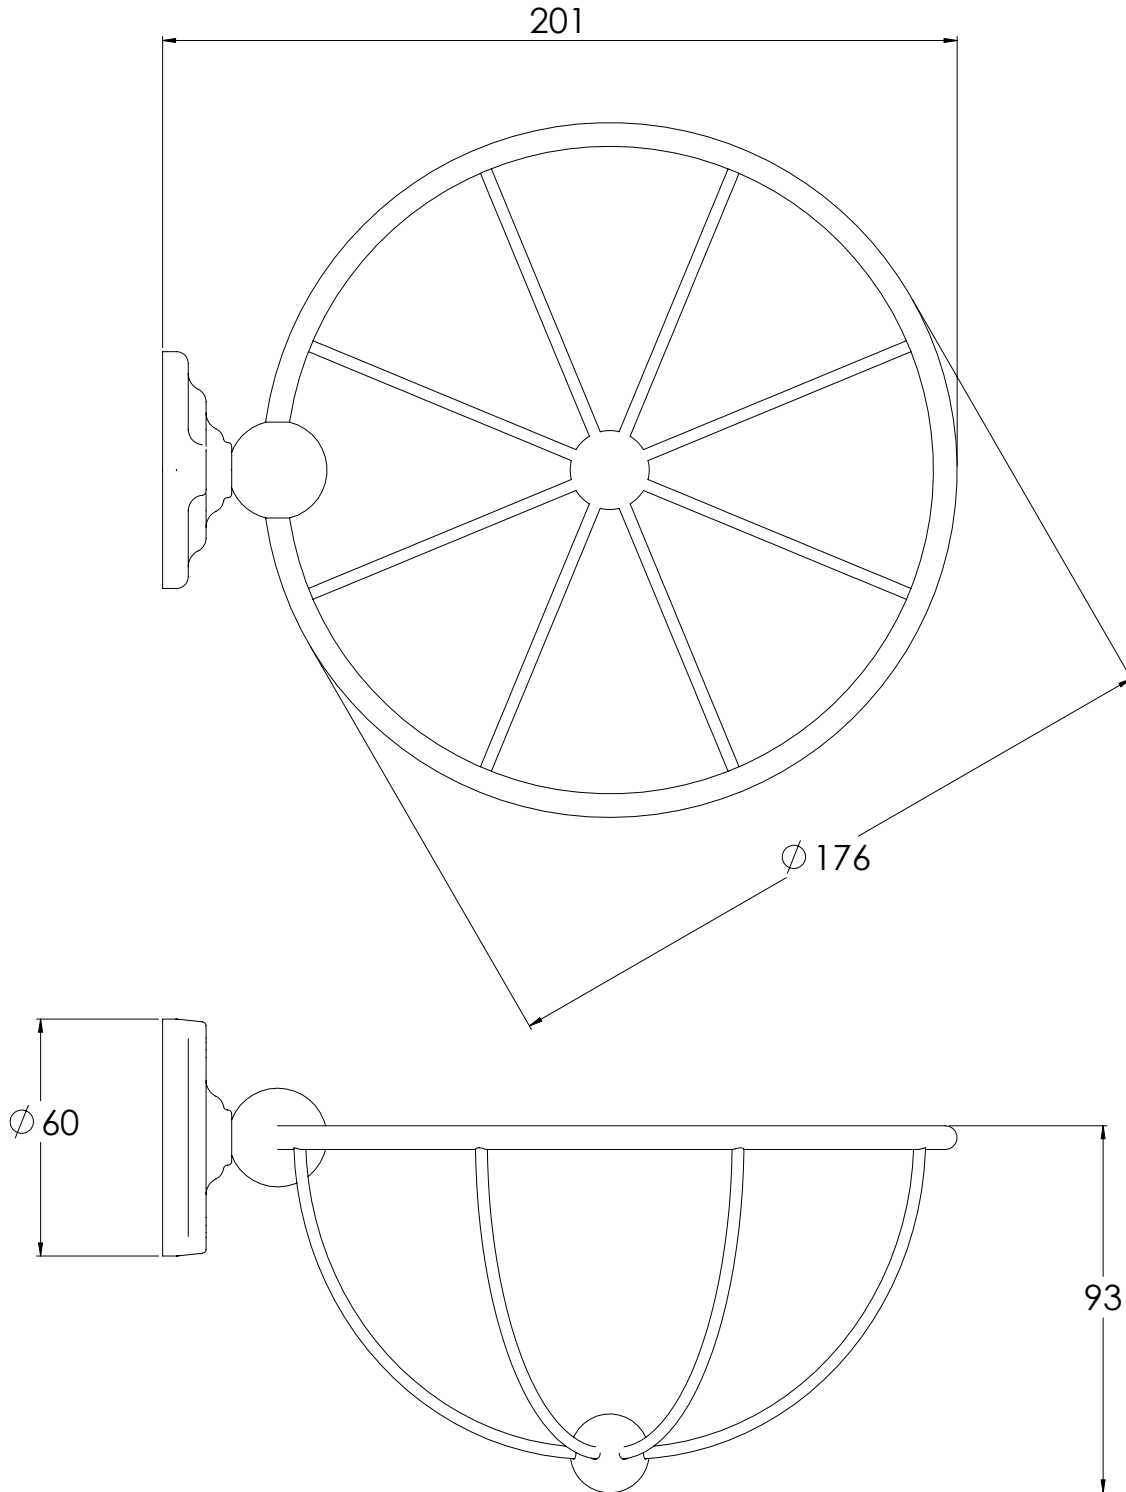

LEFROY BROOKS

IBROC HOUSE ESSEX ROAD
HODDESDON HERTS EN11 0QS UK
T: +44 (0)1992 708 316 F: +44 (0)1992 708 317

RT4506

BELLE AIRE CIRCULAR REAL SPONGE BASKET

DIMENSIONAL DATA SHEET

DATE: 31/05/2019

REVISION: B

COPYRIGHT © LBIP LTD. ALL RIGHTS RESERVED

DIMENSIONS IN MILLIMETRES

WHILST EVERY EFFORT IS MADE TO ENSURE THE ACCURACY OF THESE DATA SHEETS THEY ARE SUBJECT TO CHANGE WITHOUT NOTICE AS PART OF THE COMPANY'S PRODUCT DEVELOPMENT PROCESS