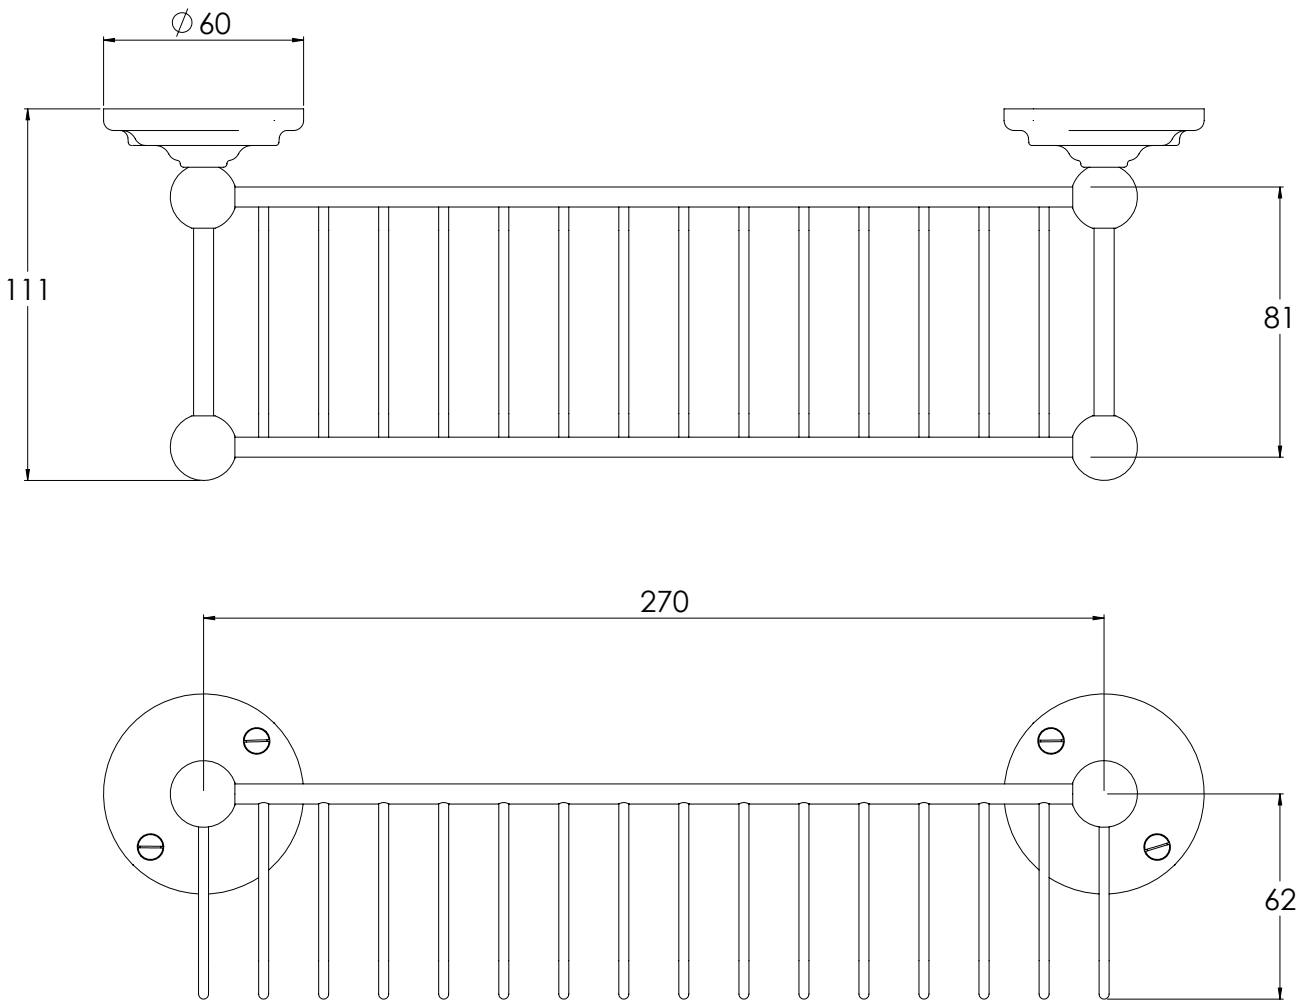

LEFROY BROOKS

IBROC HOUSE ESSEX ROAD
HODDESDON HERTS EN11 0QS UK
T: +44 (0)1992 708 316 F: +44 (0)1992 708 317

RT4510

BELLE AIRE SHOWER BOTTLE RACK

DIMENSIONAL DATA SHEET

DATE: 31/05/2019

REVISION: A

COPYRIGHT © LBIP LTD. ALL RIGHTS RESERVED

DIMENSIONS IN MILLIMETRES

WHILST EVERY EFFORT IS MADE TO ENSURE THE ACCURACY OF THESE DATA SHEETS THEY ARE SUBJECT TO CHANGE WITHOUT NOTICE AS PART OF THE COMPANY'S PRODUCT DEVELOPMENT PROCESS