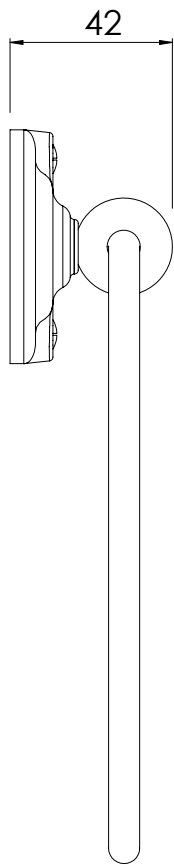

LEFROY BROOKS

IBROC HOUSE ESSEX ROAD
HODDESDON HERTS EN11 0QS UK
T: +44 (0)1992 708 316 F: +44 (0)1992 708 317

RT4931

BELLE AIRE TOWEL RING

DIMENSIONAL DATA SHEET

DATE: 16/10/18

REVISION: A

COPYRIGHT © LBIP LTD. ALL RIGHTS RESERVED

DIMENSIONS IN MILLIMETRES

WHILST EVERY EFFORT IS MADE TO ENSURE THE ACCURACY OF THESE DATA SHEETS THEY ARE SUBJECT TO CHANGE WITHOUT NOTICE AS PART OF THE COMPANY'S PRODUCT DEVELOPMENT PROCESS