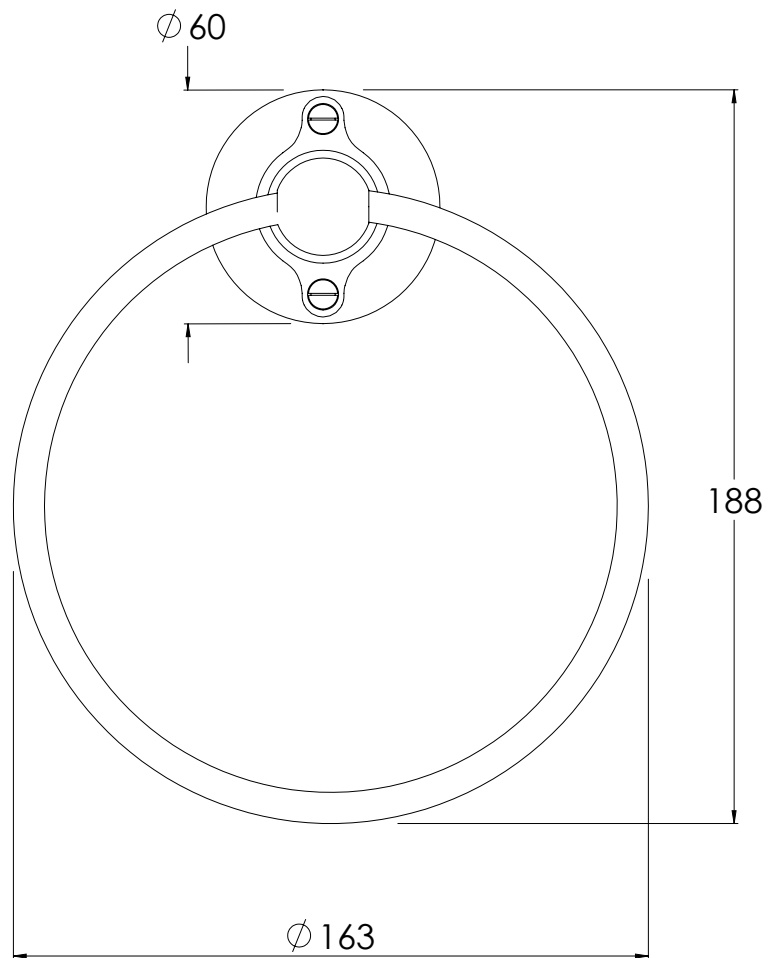

LEFROY BROOKS

IBROC HOUSE ESSEX ROAD
HODDESDON HERTS EN11 0QS UK
T: +44 (0)1992 708 316 F: +44 (0)1992 708 317

RT4931

BELLE AIRE TOWEL RING

DIMENSIONAL DATA SHEET

DATE: 16/10/18

REVISION: A

COPYRIGHT © LBIP LTD. ALL RIGHTS RESERVED

DIMENSIONS IN MILLIMETRES

WHILST EVERY EFFORT IS MADE TO ENSURE THE ACCURACY OF THESE DATA SHEETS THEY ARE SUBJECT TO CHANGE WITHOUT NOTICE AS PART OF THE COMPANY'S PRODUCT DEVELOPMENT PROCESS