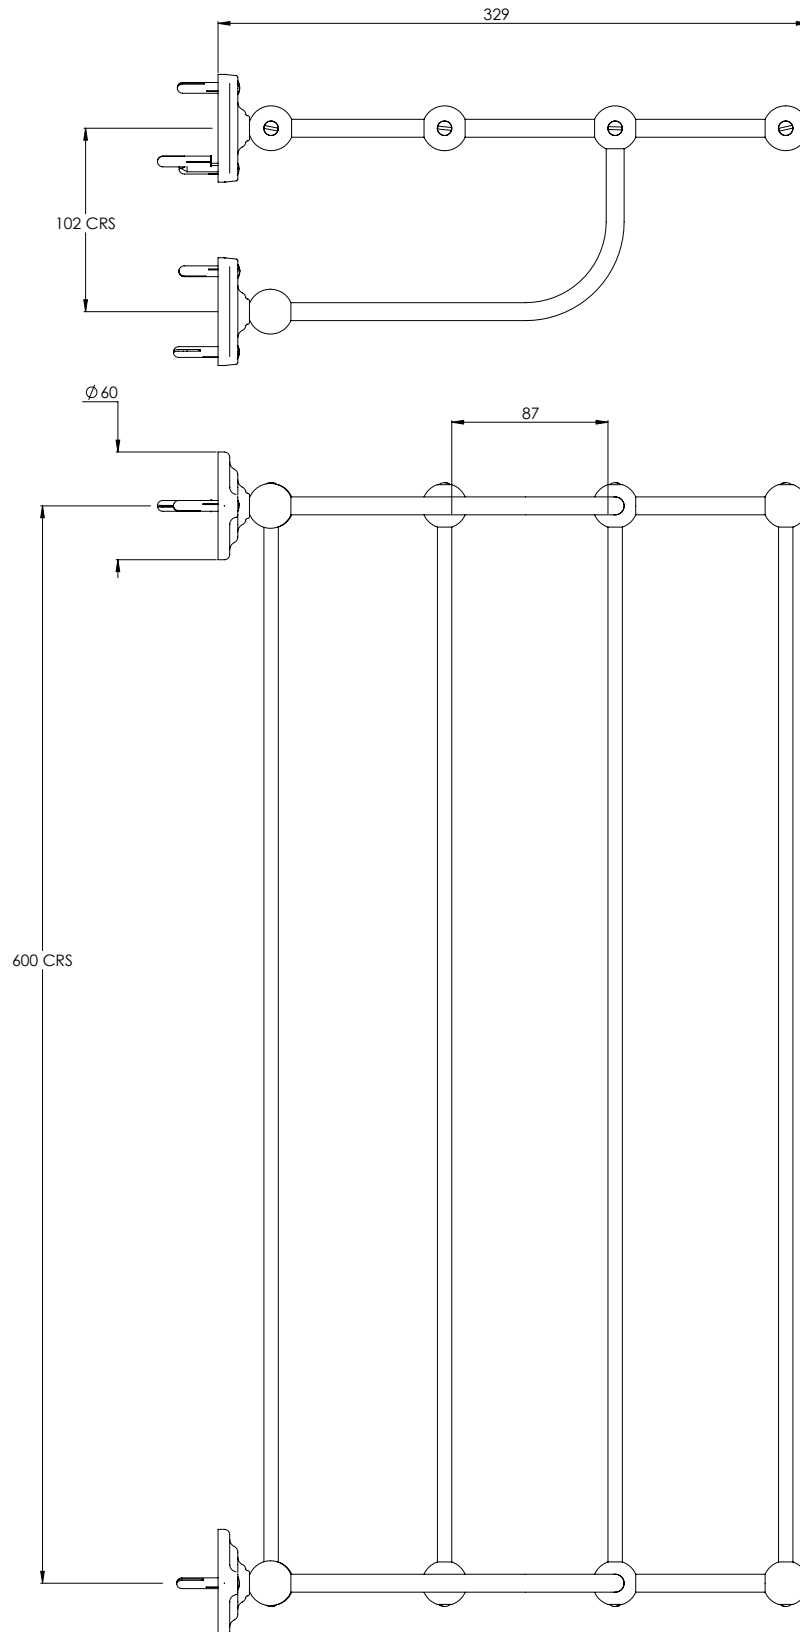

# RT4944

BELLE AIRE TOWEL SHELF

DIMENSIONAL DATA SHEET

DATE: 03/06/2019

REVISION: A

COPYRIGHT © LBIP LTD. ALL RIGHTS RESERVED

DIMENSIONS IN MILLIMETRES

WHILST EVERY EFFORT IS MADE TO ENSURE THE ACCURACY OF THESE DATA SHEETS THEY ARE SUBJECT TO CHANGE WITHOUT NOTICE AS PART OF THE COMPANY'S PRODUCT DEVELOPMENT PROCESS