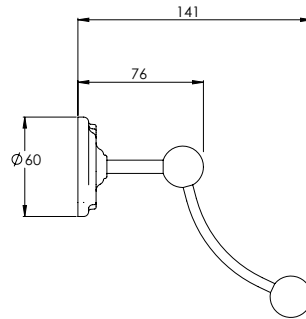

# RT4949

BELLE AIRE DOUBLE TOWEL RAIL (LONG 30")

DIMENSIONAL DATA SHEET

DATE: 03/06/2019

REVISION: A

COPYRIGHT © LBIP LTD. ALL RIGHTS RESERVED

DIMENSIONS IN MILLIMETRES

WHILST EVERY EFFORT IS MADE TO ENSURE THE ACCURACY OF THESE DATA SHEETS THEY ARE SUBJECT TO CHANGE WITHOUT NOTICE AS PART OF THE COMPANY'S PRODUCT DEVELOPMENT PROCESS