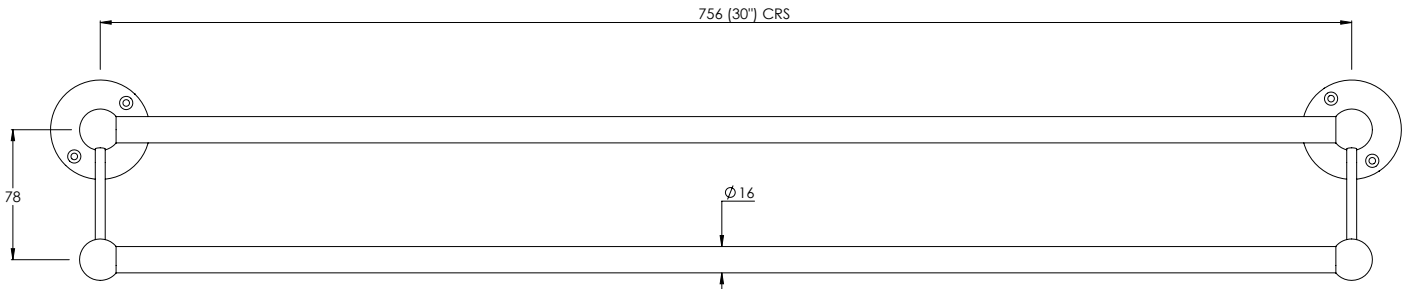

# RT4949

BELLE AIRE DOUBLE TOWEL RAIL (LONG 30")

DIMENSIONAL DATA SHEET

DATE: 03/06/2019

REVISION: A

COPYRIGHT © LBIP LTD. ALL RIGHTS RESERVED

DIMENSIONS IN MILLIMETRES

WHILST EVERY EFFORT IS MADE TO ENSURE THE ACCURACY OF THESE DATA SHEETS THEY ARE SUBJECT TO CHANGE WITHOUT NOTICE AS PART OF THE COMPANY'S PRODUCT DEVELOPMENT PROCESS