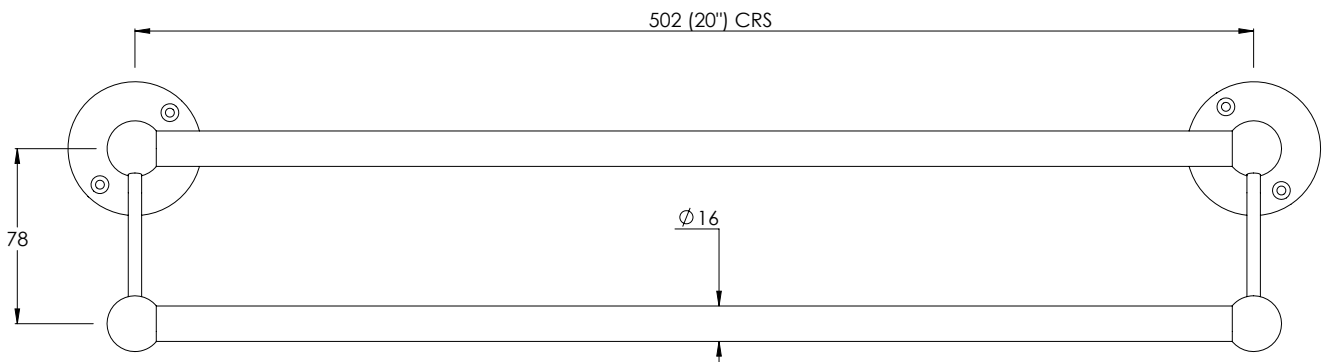

LEFROY BROOKS

IBROC HOUSE ESSEX ROAD
HODDESDON HERTS EN11 0QS UK
T: +44 (0)1992 708 316 F: +44 (0)1992 708 317

RT4954

BELLE AIRE DOUBLE TOWEL RAIL (STANDARD 20")

DIMENSIONAL DATA SHEET

DATE: 03/06/2019

REVISION: A

COPYRIGHT © LBIP LTD. ALL RIGHTS RESERVED

DIMENSIONS IN MILLIMETRES

WHILST EVERY EFFORT IS MADE TO ENSURE THE ACCURACY OF THESE DATA SHEETS THEY ARE SUBJECT TO CHANGE WITHOUT NOTICE AS PART OF THE COMPANY'S PRODUCT DEVELOPMENT PROCESS