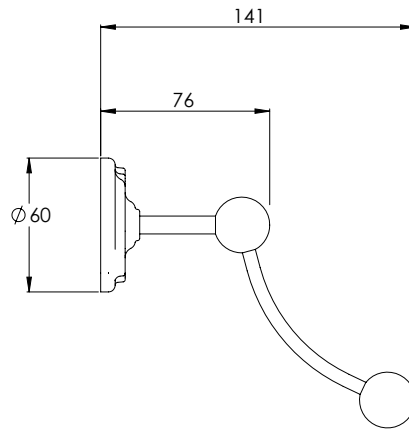

LEFROY BROOKS

IBROC HOUSE ESSEX ROAD
HODDESDON HERTS EN11 0QS UK
T: +44 (0)1992 708 316 F: +44 (0)1992 708 317

RT4954

BELLE AIRE DOUBLE TOWEL RAIL (STANDARD 20")

DIMENSIONAL DATA SHEET

DATE: 03/06/2019

REVISION: A

COPYRIGHT © LBIP LTD. ALL RIGHTS RESERVED

DIMENSIONS IN MILLIMETRES

WHILST EVERY EFFORT IS MADE TO ENSURE THE ACCURACY OF THESE DATA SHEETS THEY ARE SUBJECT TO CHANGE WITHOUT NOTICE AS PART OF THE COMPANY'S PRODUCT DEVELOPMENT PROCESS