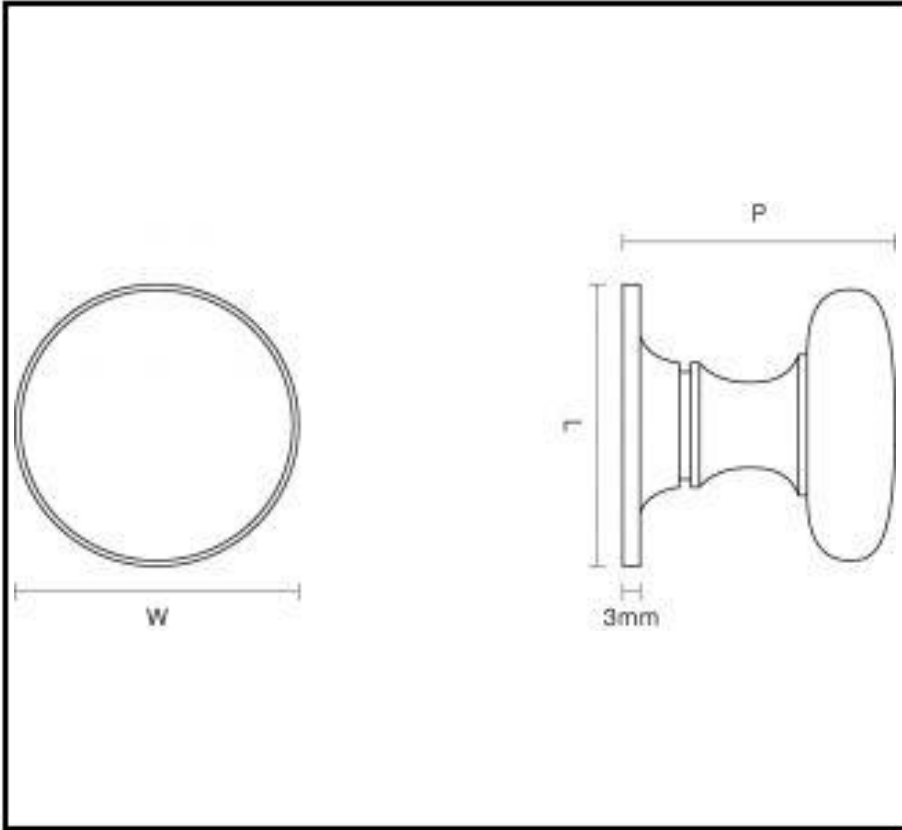

CROFT

Long Lasting Tradition

SPECIFICATION SHEET - PRODUCT CODE **1100**

PRODUCT

**Victorian Cupboard Knob
1100**

Available in different sizes

Dimensions: Other sizes available are below:

Sizes:	L	W	H	D	P	C
25mm	25	25	0	0	25	0
32mm	32	32	0	0	32	0
38mm	38	38	0	0	38	0
50mm	50	50	0	0	50	0

Please note that illustration sizes are approximations

Finishes: