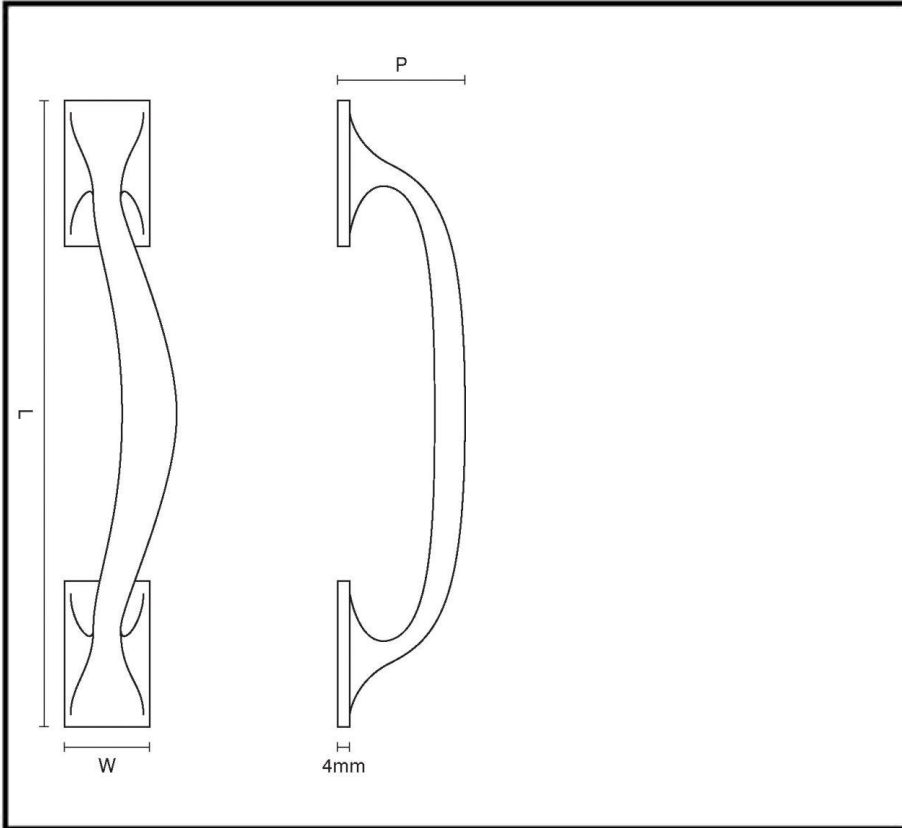

CROFT

Long Lasting Tradition

SPECIFICATION SHEET - PRODUCT CODE **1653**

PRODUCT

Pull Handle1653

Dimensions: Other sizes available are below:

Sizes:	L	W	H	D	P	C
8"	205	30	0	0	42	0
10"	255	32	0	0	54	0
12"	300	38	0	0	54	0

Please note that illustration sizes are approximations

Finishes: