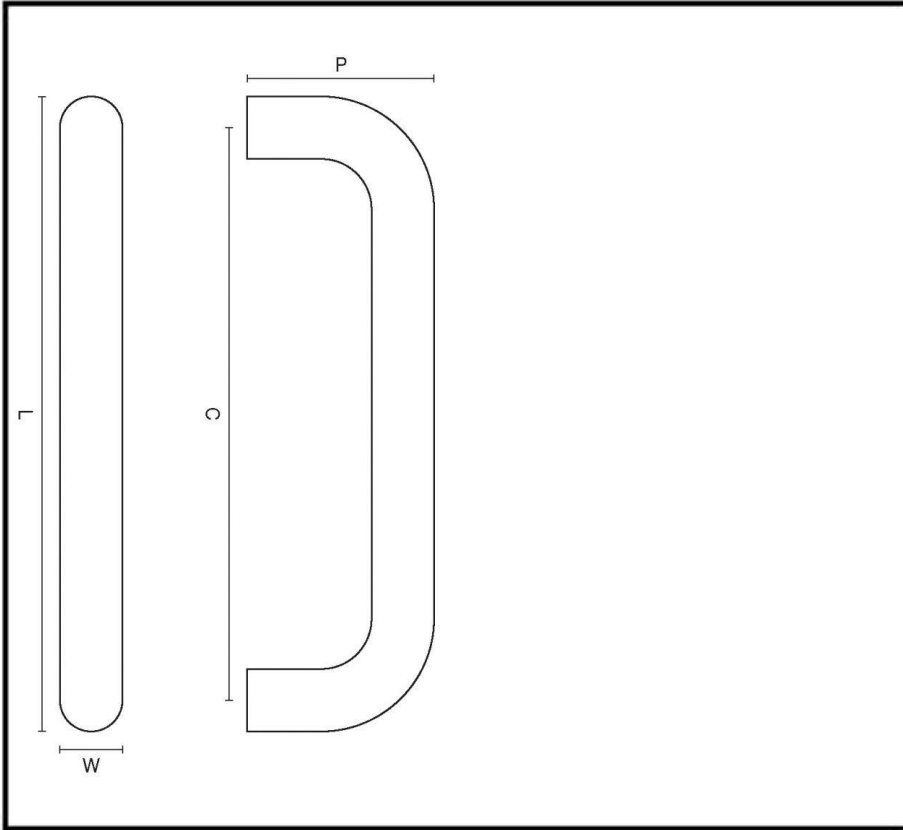

# CROFT

Long Lasting Tradition

SPECIFICATION SHEET - PRODUCT CODE **1682**

## PRODUCT

**Bolt Fix Pull Handle 1682**

**Dimensions:** Other sizes available are below:

Sizes:	L	W	H	D	P	C
9" x 1"	229	25				
12" x 1"	305	25				
18" x 1"	457	25				
24" x 1"	610	25				

Please note that illustration sizes are approximations