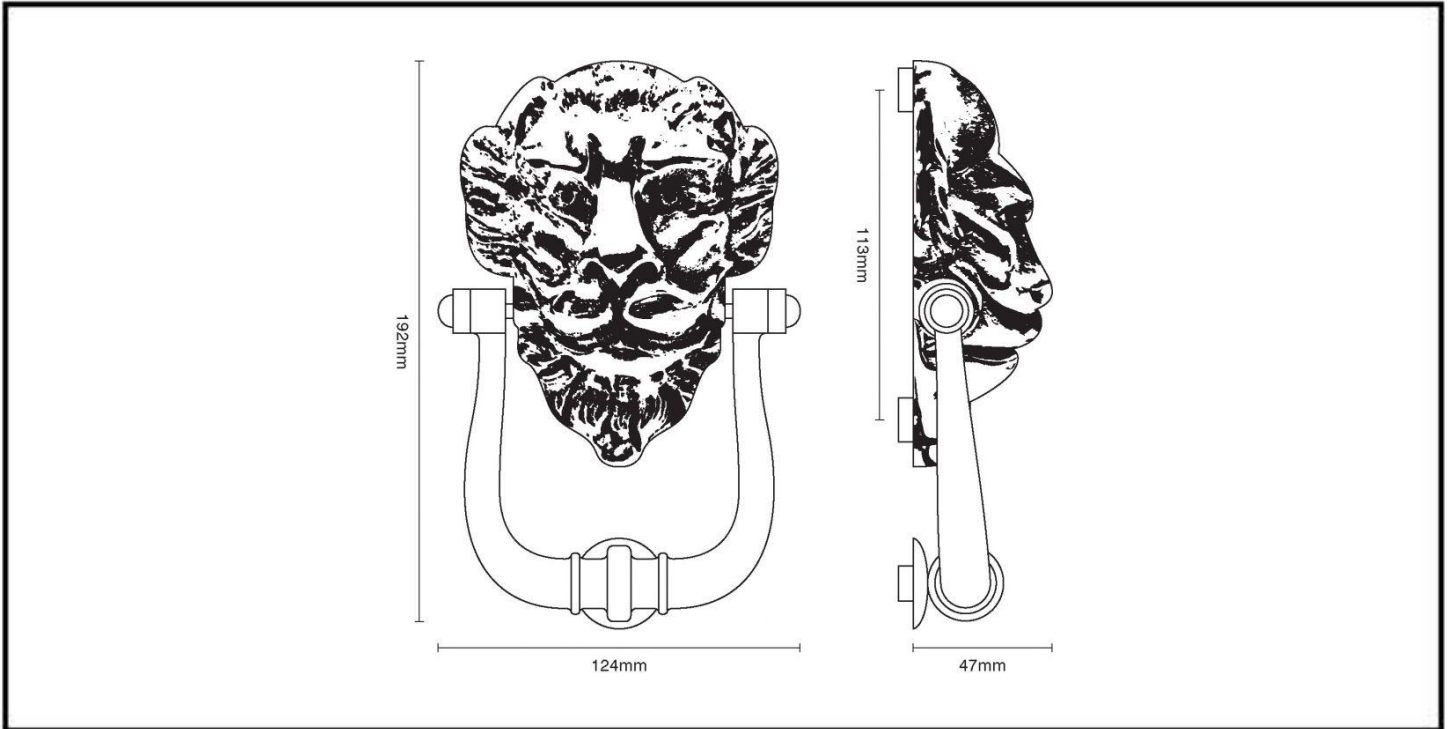

CROFT

Long Lasting Tradition

SPECIFICATION SHEET - PRODUCT CODE 1768

PRODUCT

Lions Head Knocker 1768

Please note that illustration sizes are approximations

Finishes: